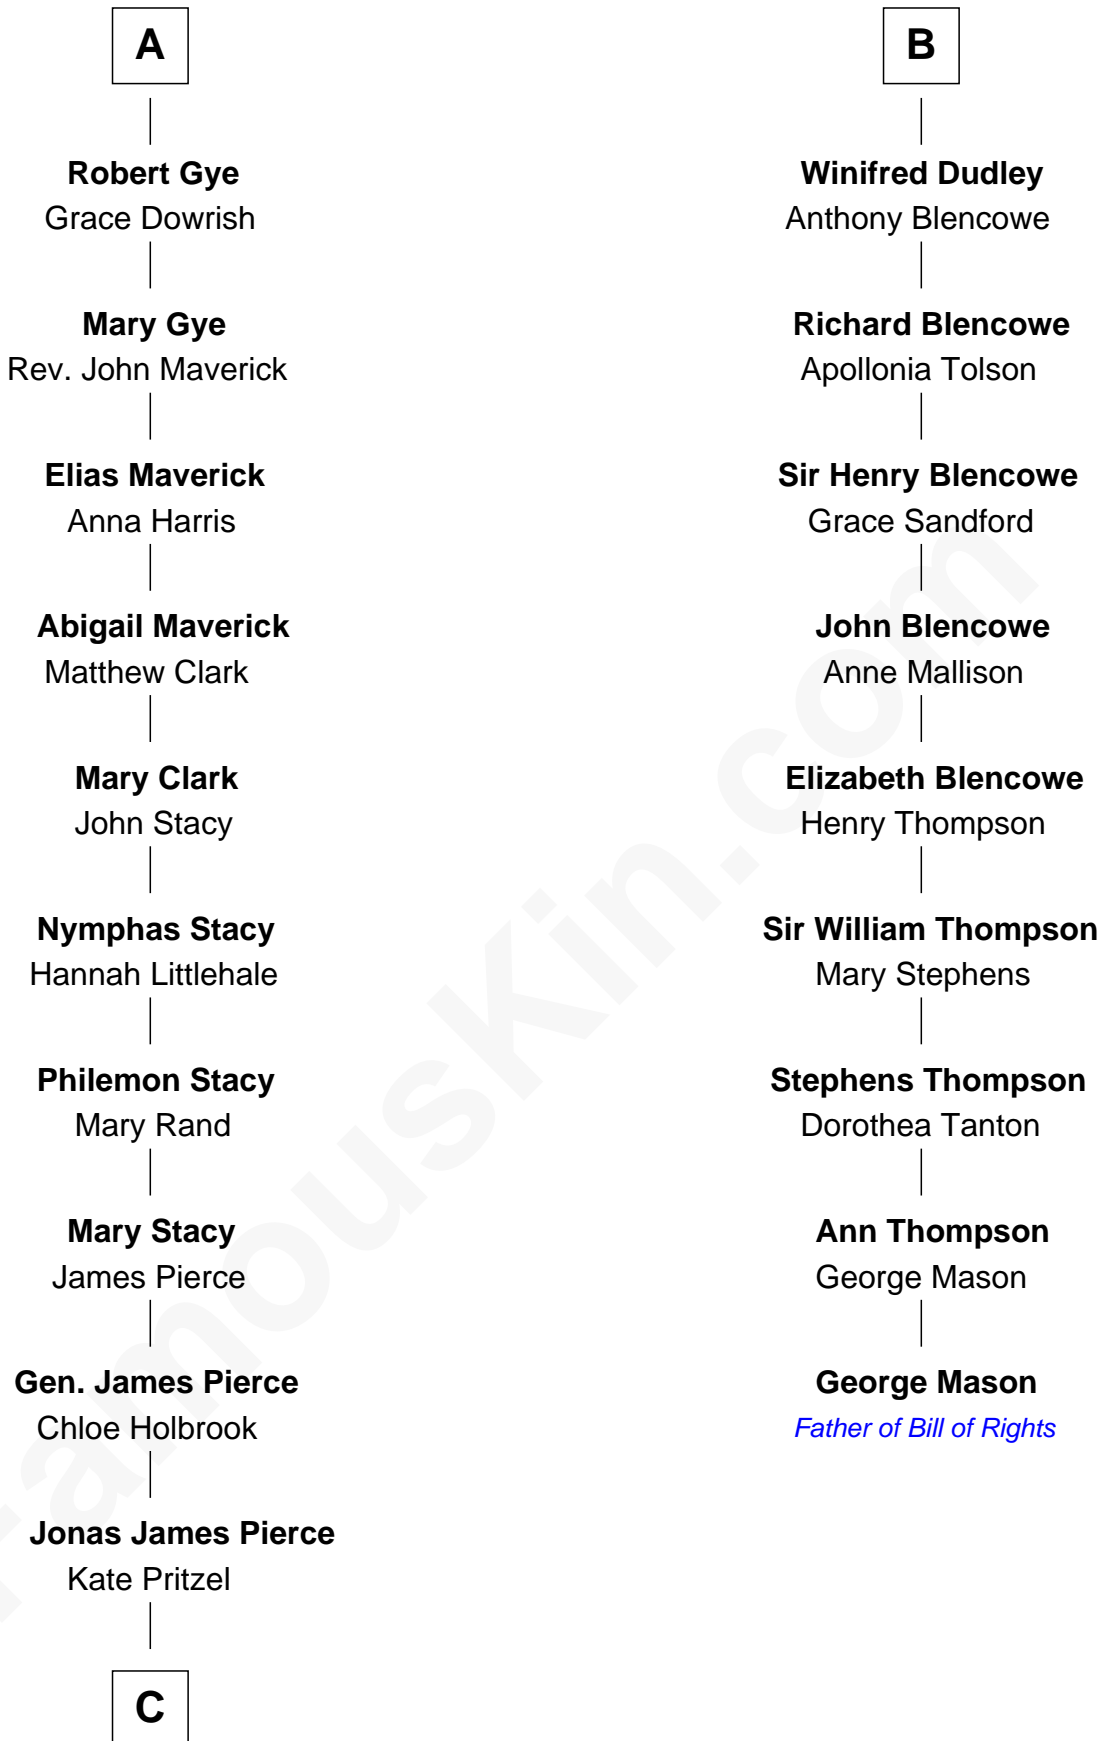

# FamousKin.com Relationship Chart of

**Jeb Bush**

*43rd Governor of Florida*

15th cousin 5 times removed of

**George Mason**

*Father of the U.S. Bill of Rights*

**Henry Plantagenet**  
Maud de Chaworth

**Eleanor Plantagenet**

Richard Fitzalan

**John Fitzalan**

Eleanor Maltravers

**Joan Fitzalan**

Sir William Echyngham

**Joan Echyngham**

Sir John Bayntun

**Henry Bayntun**

**Sir Henry Percy**

Margaret de Neville

**Sir Henry Percy**

Elizabeth Mortimer

**Elizabeth Percy**

Sir John Clifford

**Thomas Clifford**

Joan Dacre

**Matilda Clifford**

Sir Edmund Sutton

**Thomas Dudley**

Grace Threlkeld

**B**

FamousKin.com