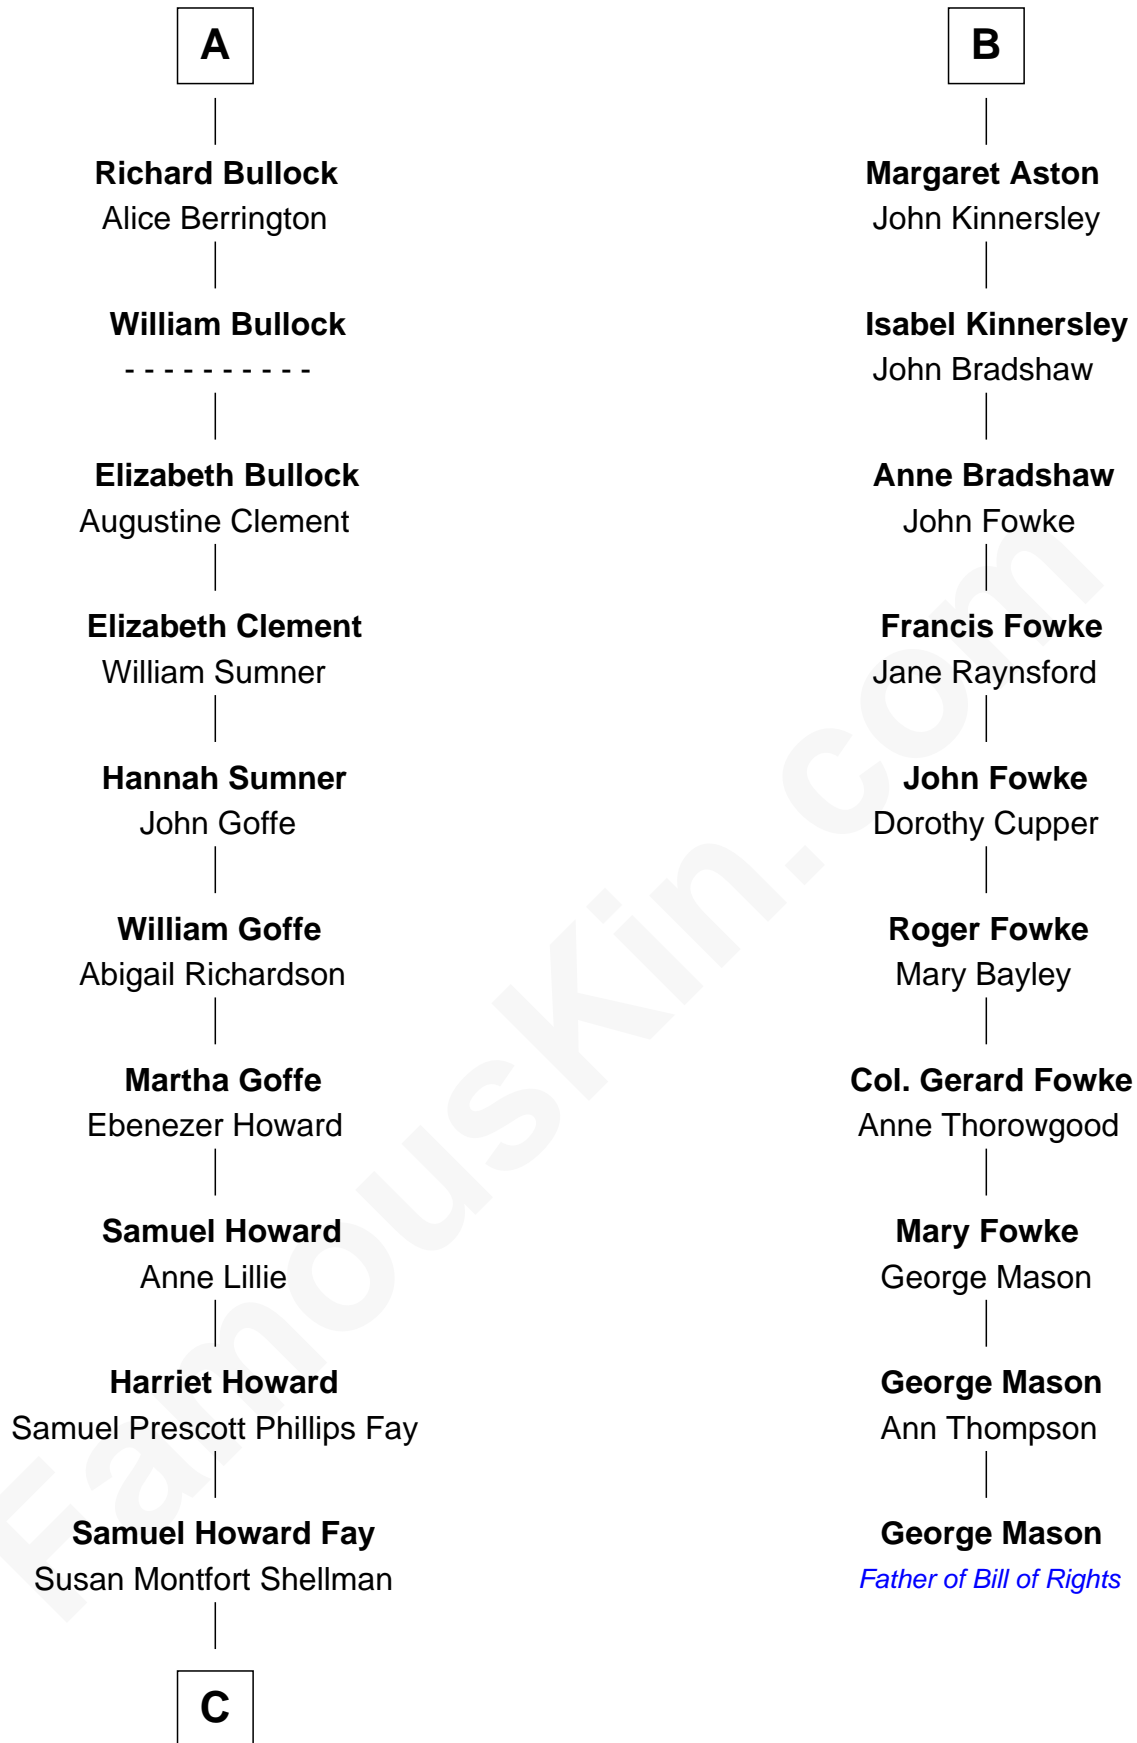

# FamousKin.com Relationship Chart of

**Jeb Bush**

*43rd Governor of Florida*

16th cousin 5 times removed of

**George Mason**

*Father of the U.S. Bill of Rights*

**Bartholomew de Badlesmere**

Margaret de Clare

**C**

**Harriet Eleanor Fay**  
Rev. James Smith Bush

**Samuel Prescott Bush**  
Flora Sheldon

**Prescott Sheldon Bush**  
Dorothy Wear Walker

**George Herbert Walker Bush**  
Barbara Pierce

**Jeb Bush**  
*43rd Governor of Florida*