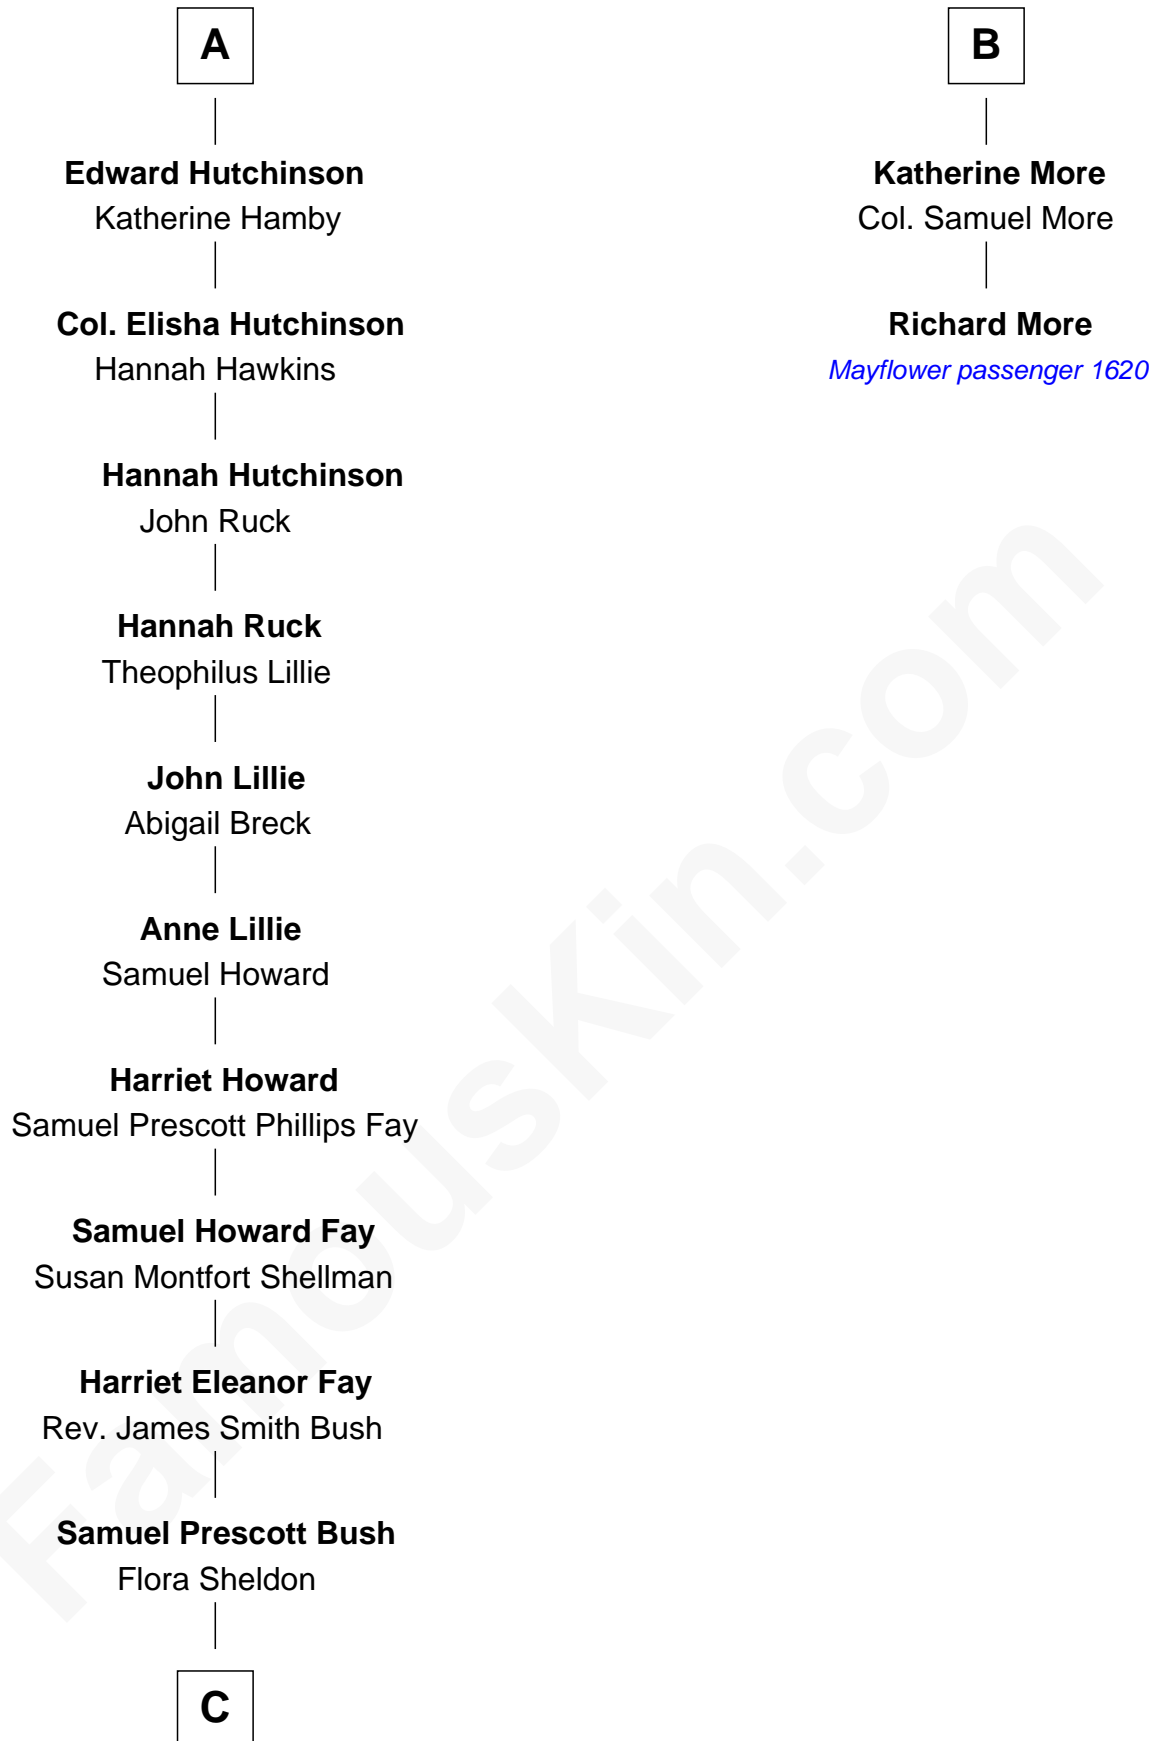

FamousKin.com Relationship Chart of

Jeb Bush

43rd Governor of Florida

8th cousin 11 times removed of

Richard More

(c1614 - c1696) Mayflower passenger 1620

MAYFLOWER

C

—
Prescott Sheldon Bush

Dorothy Wear Walker

—
George Herbert Walker Bush

Barbara Pierce

—
Jeb Bush

43rd Governor of Florida

FamousKin.com