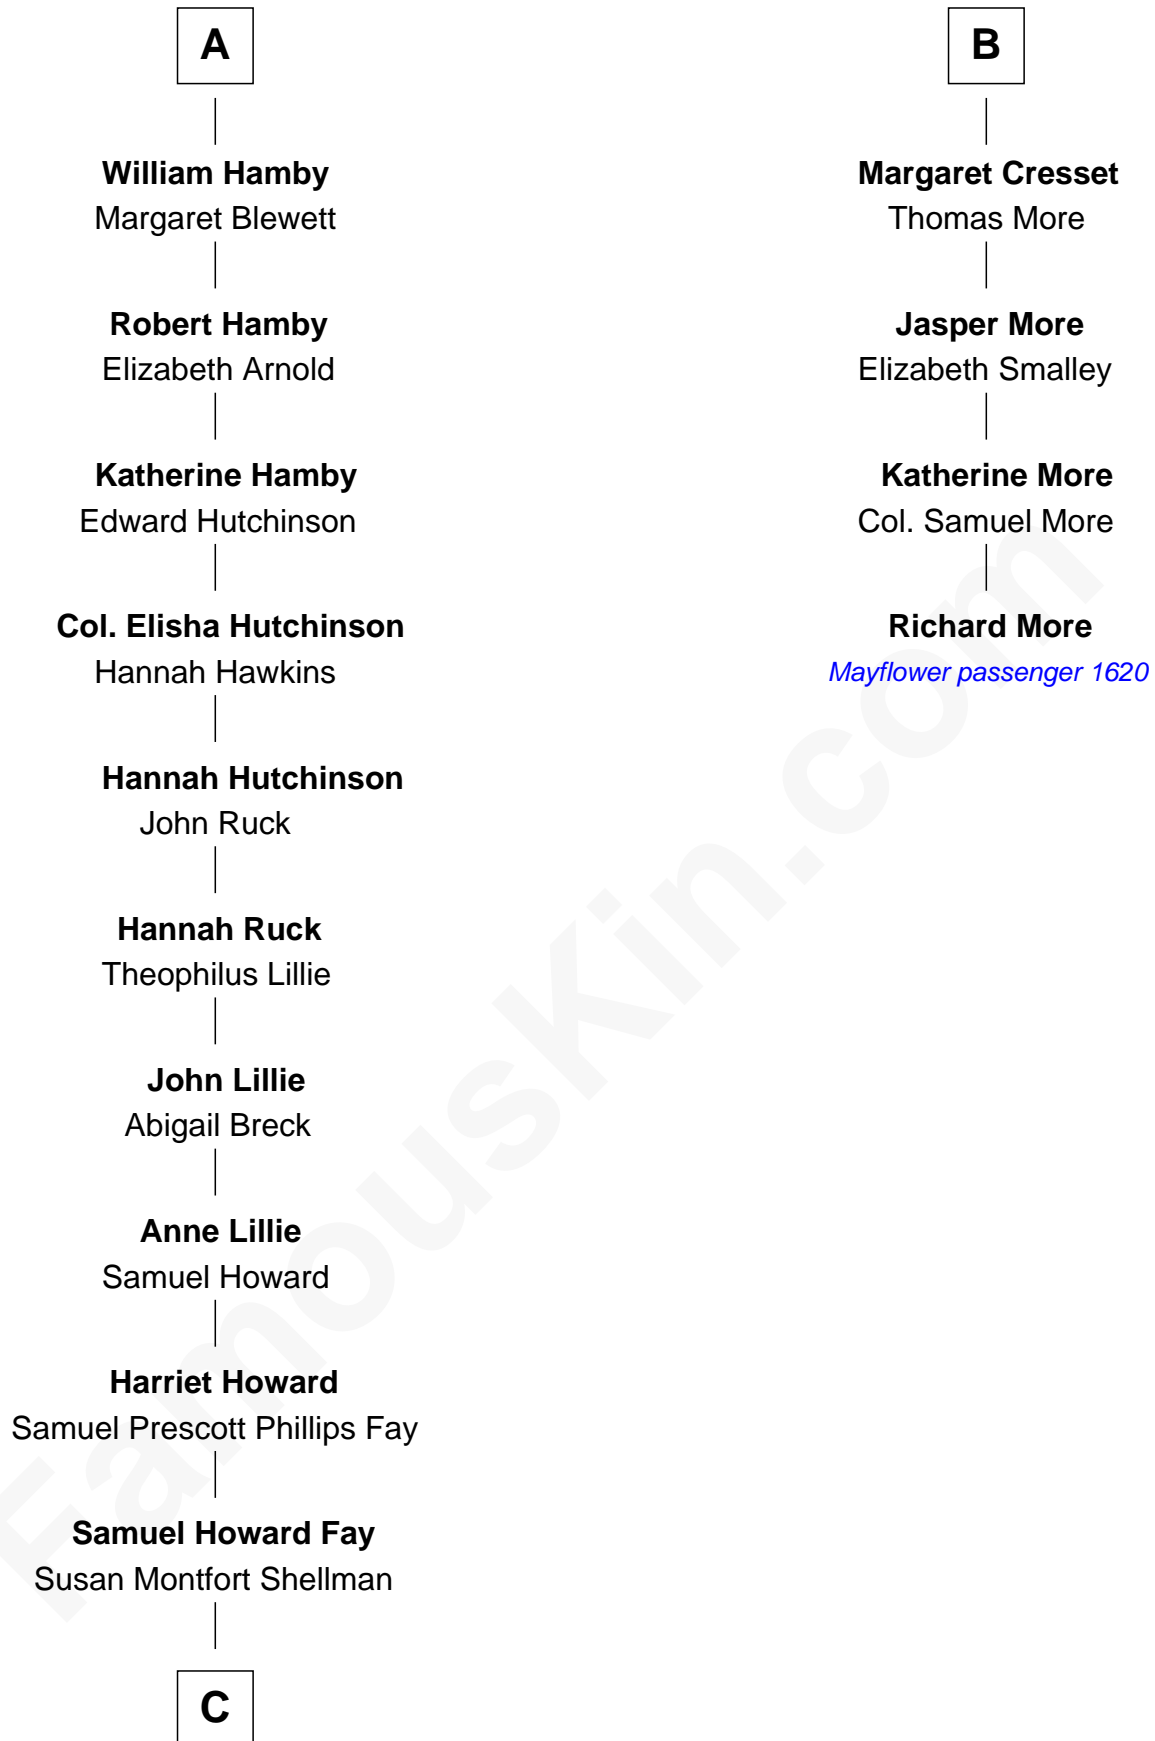

FamousKin.com Relationship Chart of

Jeb Bush

43rd Governor of Florida

10th cousin 11 times removed of

Richard More

(c1614 - c1696) Mayflower passenger 1620

MAYFLOWER

C

—
Harriet Eleanor Fay
Rev. James Smith Bush

—
Samuel Prescott Bush
Flora Sheldon

—
Prescott Sheldon Bush
Dorothy Wear Walker

—
George Herbert Walker Bush
Barbara Pierce

—
Jeb Bush
43rd Governor of Florida