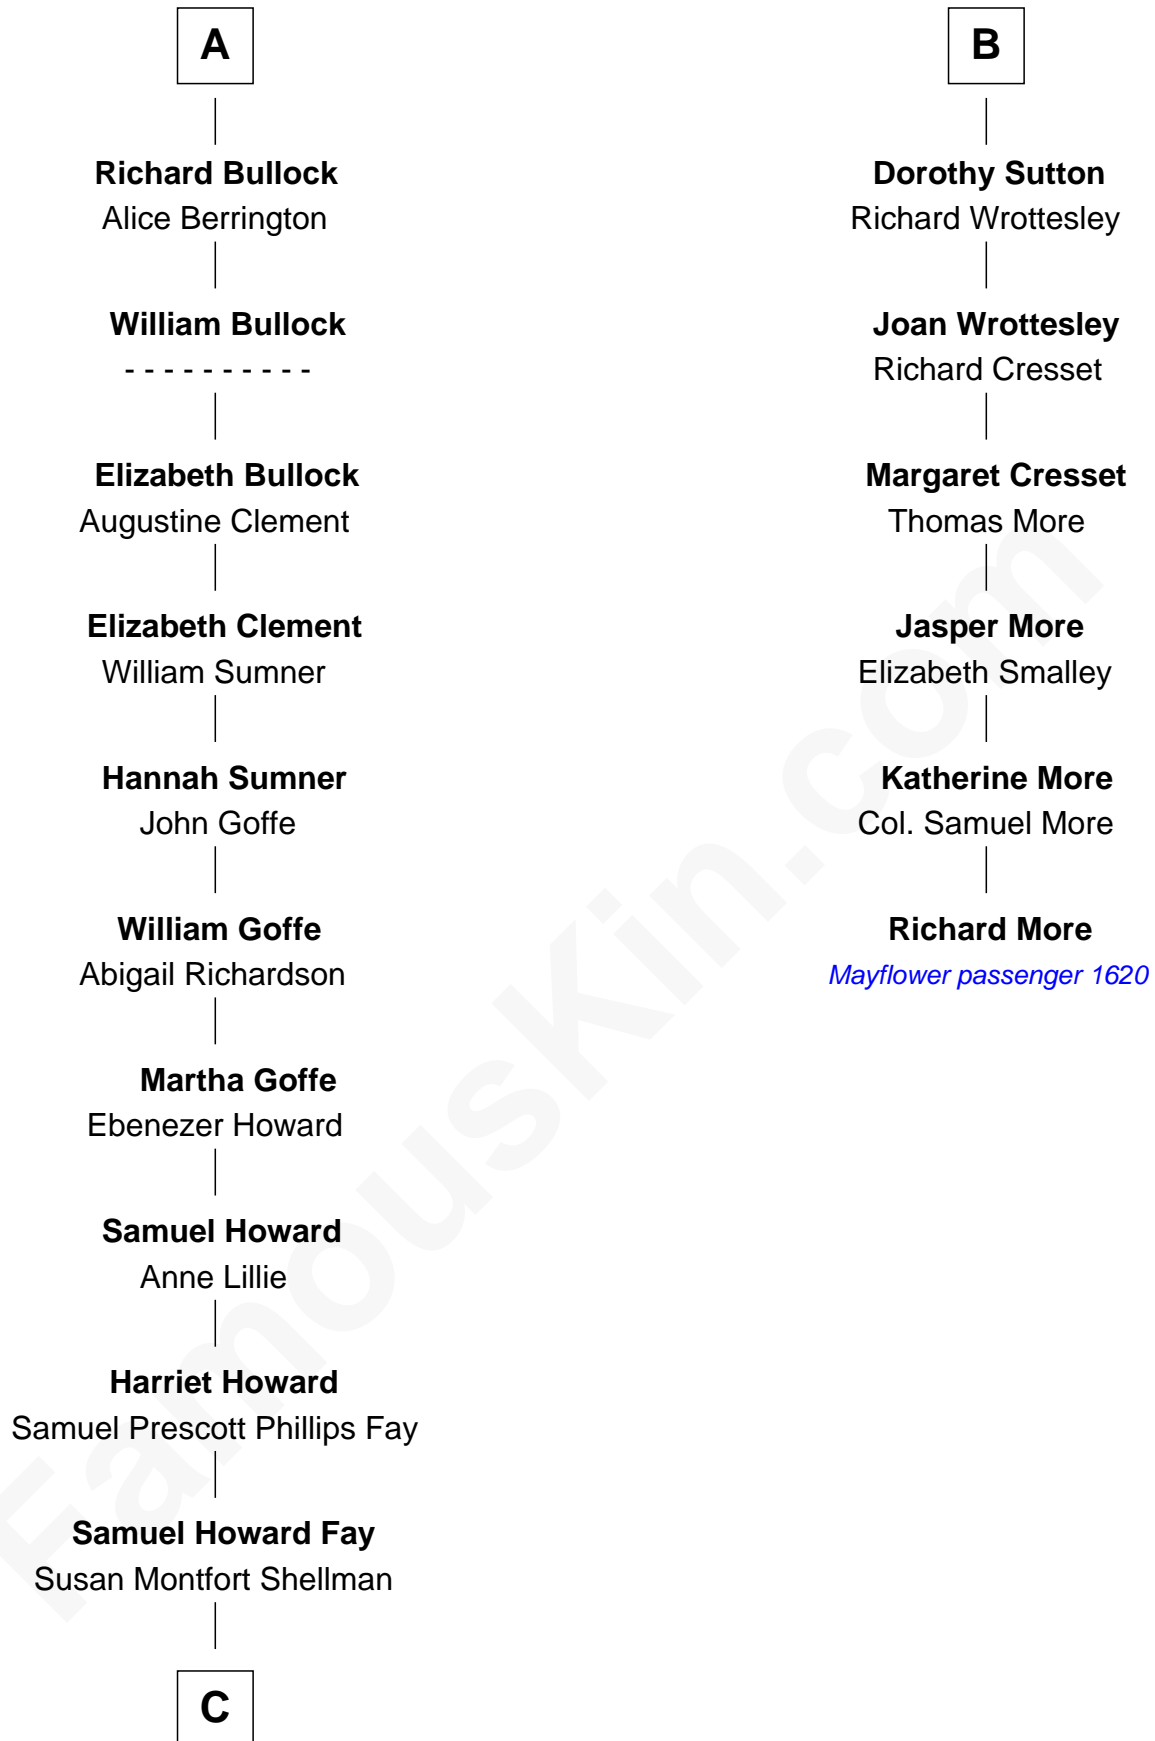

FamousKin.com Relationship Chart of

Jeb Bush

43rd Governor of Florida

12th cousin 9 times removed of

Richard More

(c1614 - c1696) Mayflower passenger 1620

MAYFLOWER

C

—
Harriet Eleanor Fay
Rev. James Smith Bush

—
Samuel Prescott Bush
Flora Sheldon

—
Prescott Sheldon Bush
Dorothy Wear Walker

—
George Herbert Walker Bush
Barbara Pierce

—
Jeb Bush
43rd Governor of Florida