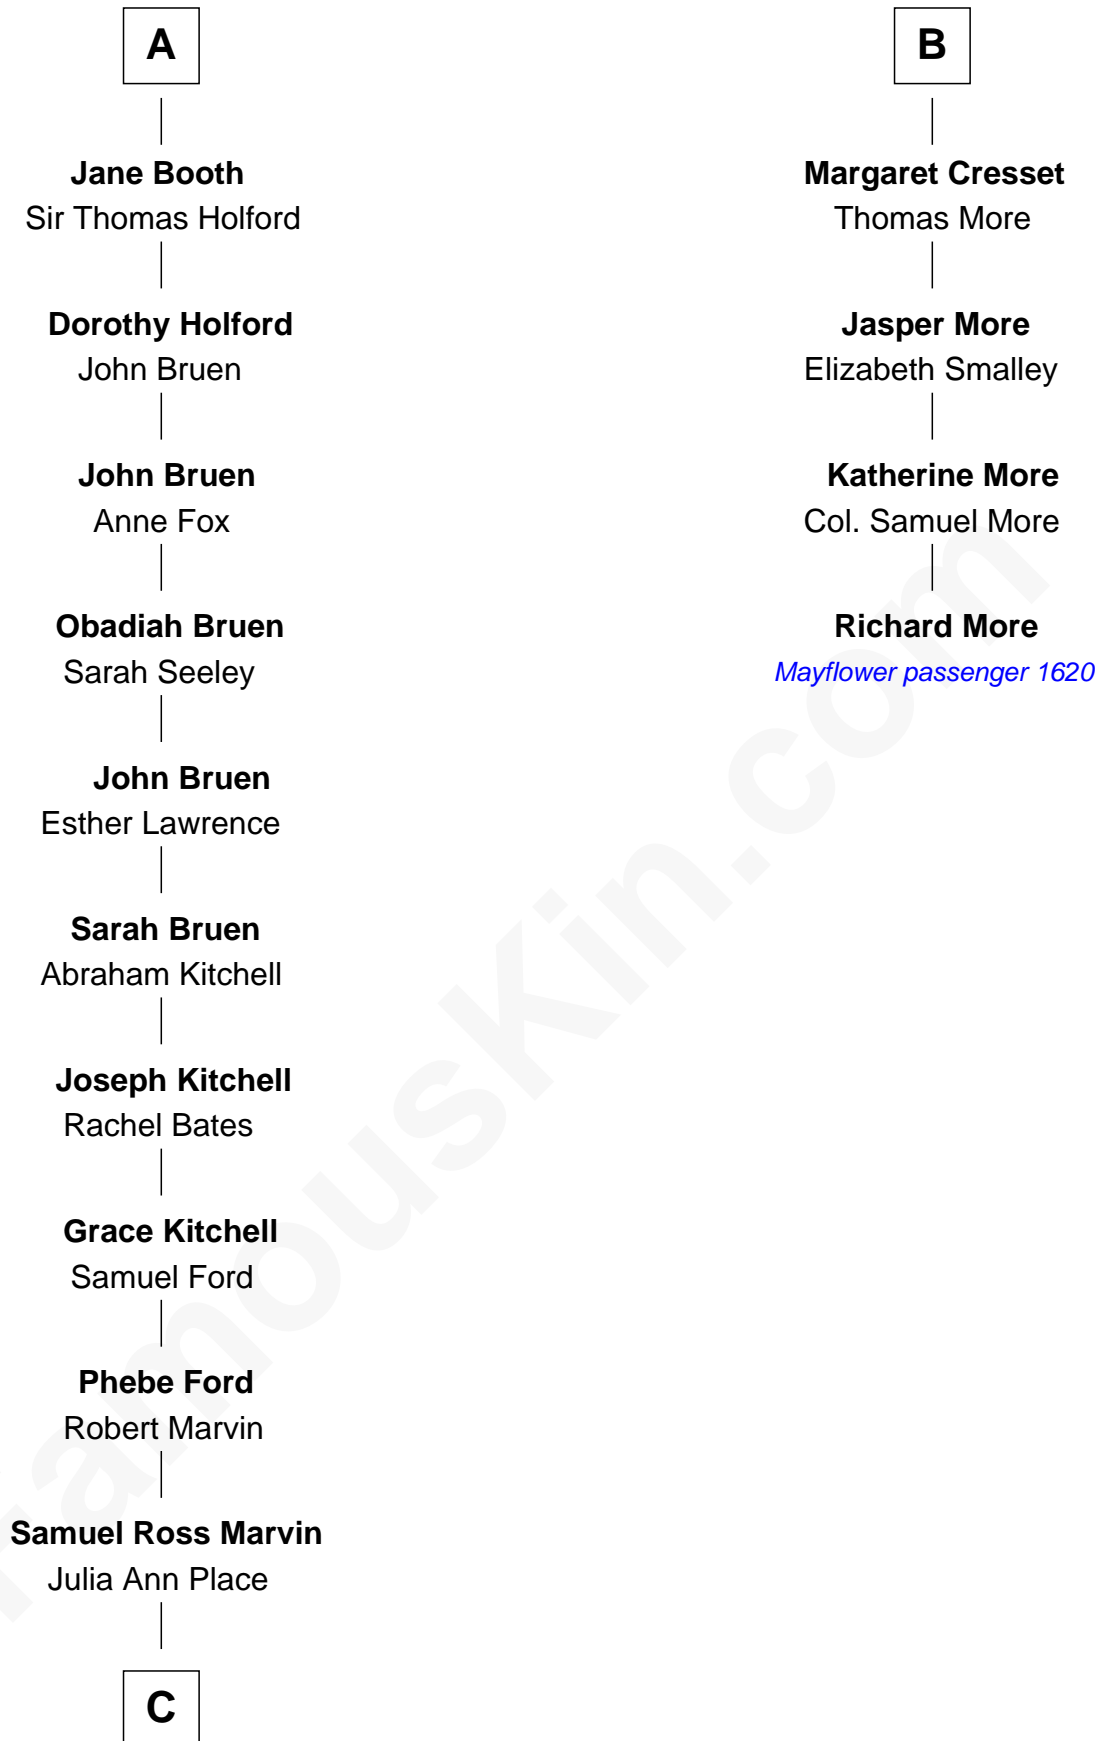

# FamousKin.com Relationship Chart of

**Jeb Bush**

*43rd Governor of Florida*

10th cousin 11 times removed of

**Richard More**

*(c1614 - c1696) Mayflower passenger 1620*

**MAYFLOWER**

**C**

Jerome Place Marvin

Martha Ann Stokes

Mabel Marvin

Scott Pierce

Marvin Pierce

Pauline Robinson

Barbara Pierce

George Herbert Walker Bush