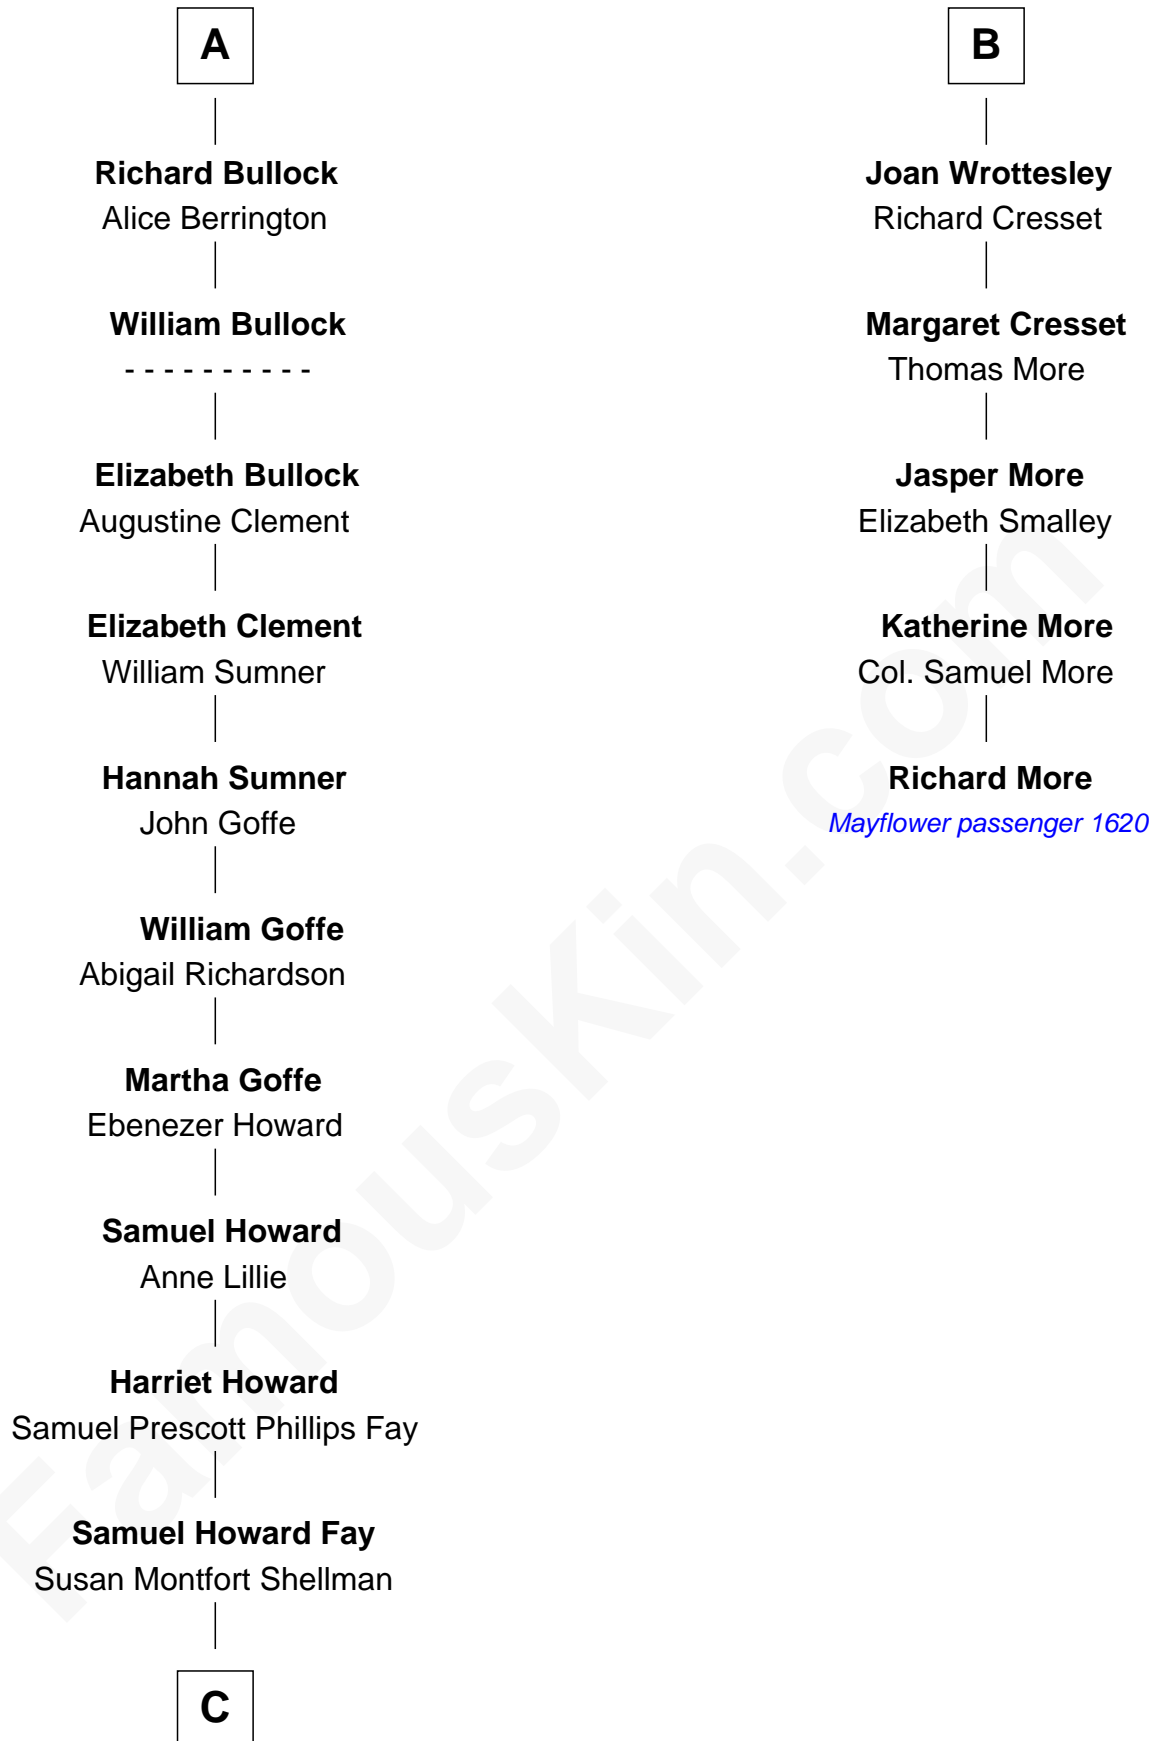

FamousKin.com Relationship Chart of

Jeb Bush

43rd Governor of Florida

11th cousin 10 times removed of

Richard More

(c1614 - c1696) Mayflower passenger 1620

MAYFLOWER

William de Montagu
Katherine de Grandison

Sibyl de Montagu
Sir Edmund Fitzalan

Philippe Fitzalan
Sir Richard Sergeaux

Alice Sergeaux
Sir Richard de Vere

Sir John de Vere
Elizabeth Howard

Joan de Vere
Sir William Norreys

Margaret Norreys
Gilbert Bullock

Thomas Bullock
Alice Kingsmill

A

Philippa de Montagu
Sir Roger de Mortimer

Edmund Mortimer
Philippa Plantagenet

Elizabeth Mortimer
Sir Henry Percy

Elizabeth Percy
Sir John Clifford

Thomas Clifford
Joan Dacre

Matilda Clifford
Sir Edmund Sutton

Dorothy Sutton
Richard Wrottesley

B

C

Harriet Eleanor Fay
Rev. James Smith Bush

Samuel Prescott Bush
Flora Sheldon

Prescott Sheldon Bush
Dorothy Wear Walker

George Herbert Walker Bush
Barbara Pierce