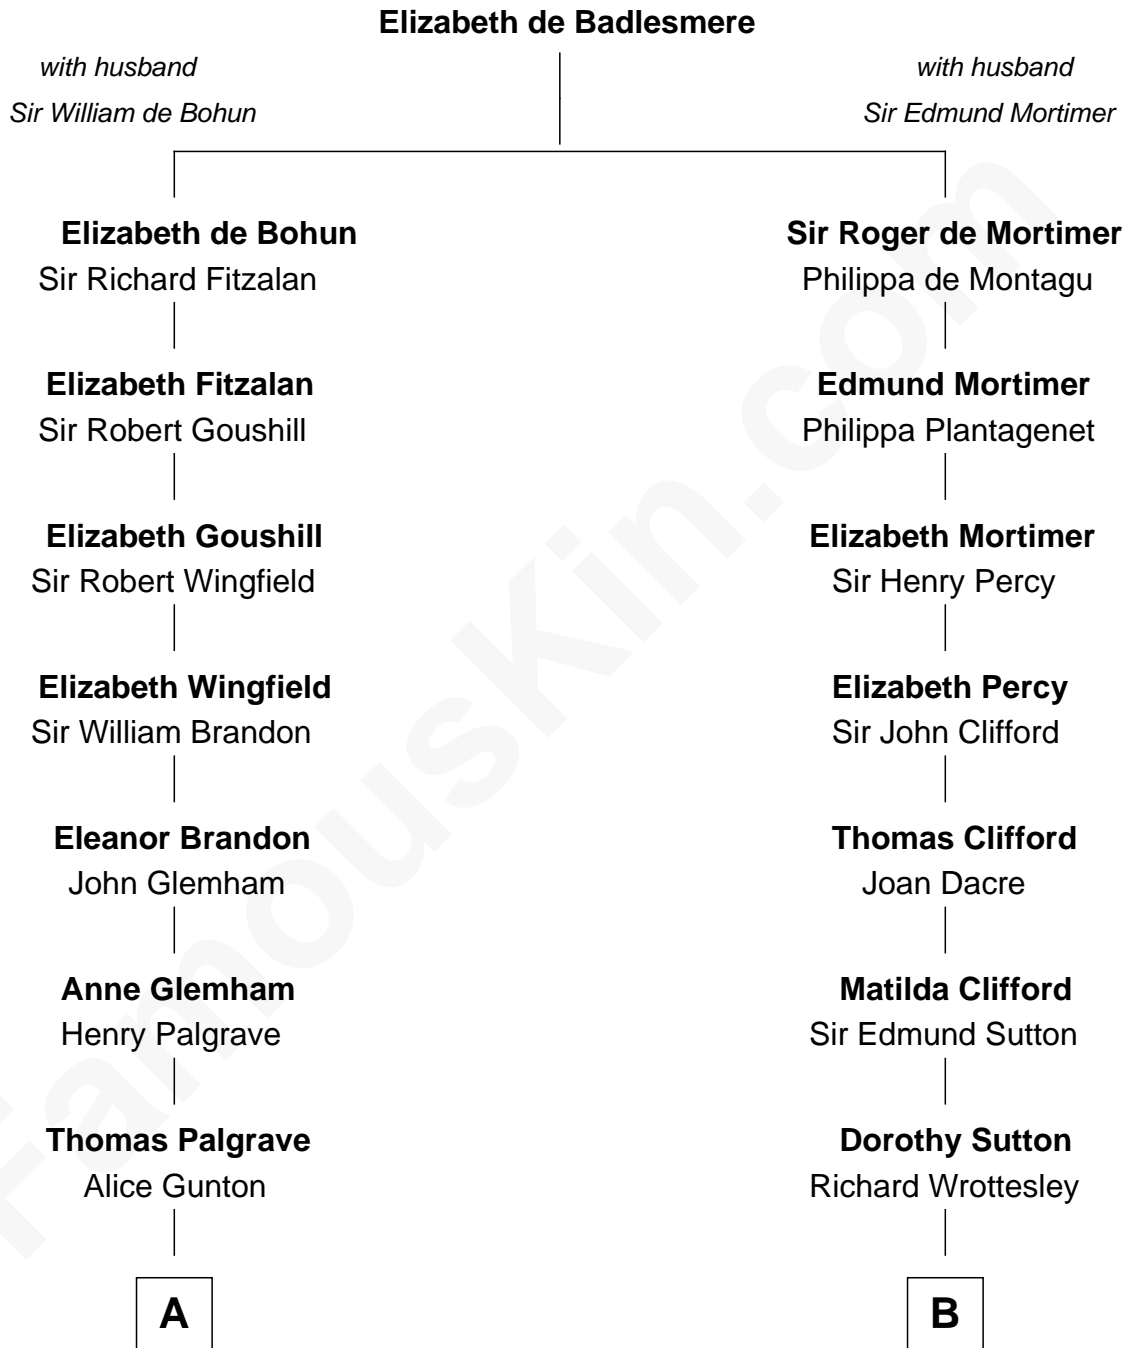

FamousKin.com Relationship Chart of

Jeb Bush

43rd Governor of Florida

11th cousin 10 times removed of

Richard More

(c1614 - c1696) Mayflower passenger 1620

MAYFLOWER

C

—
Harriet Eleanor Fay
Rev. James Smith Bush

—
Samuel Prescott Bush
Flora Sheldon

—
Prescott Sheldon Bush
Dorothy Wear Walker

—
George Herbert Walker Bush
Barbara Pierce

—
Jeb Bush
43rd Governor of Florida