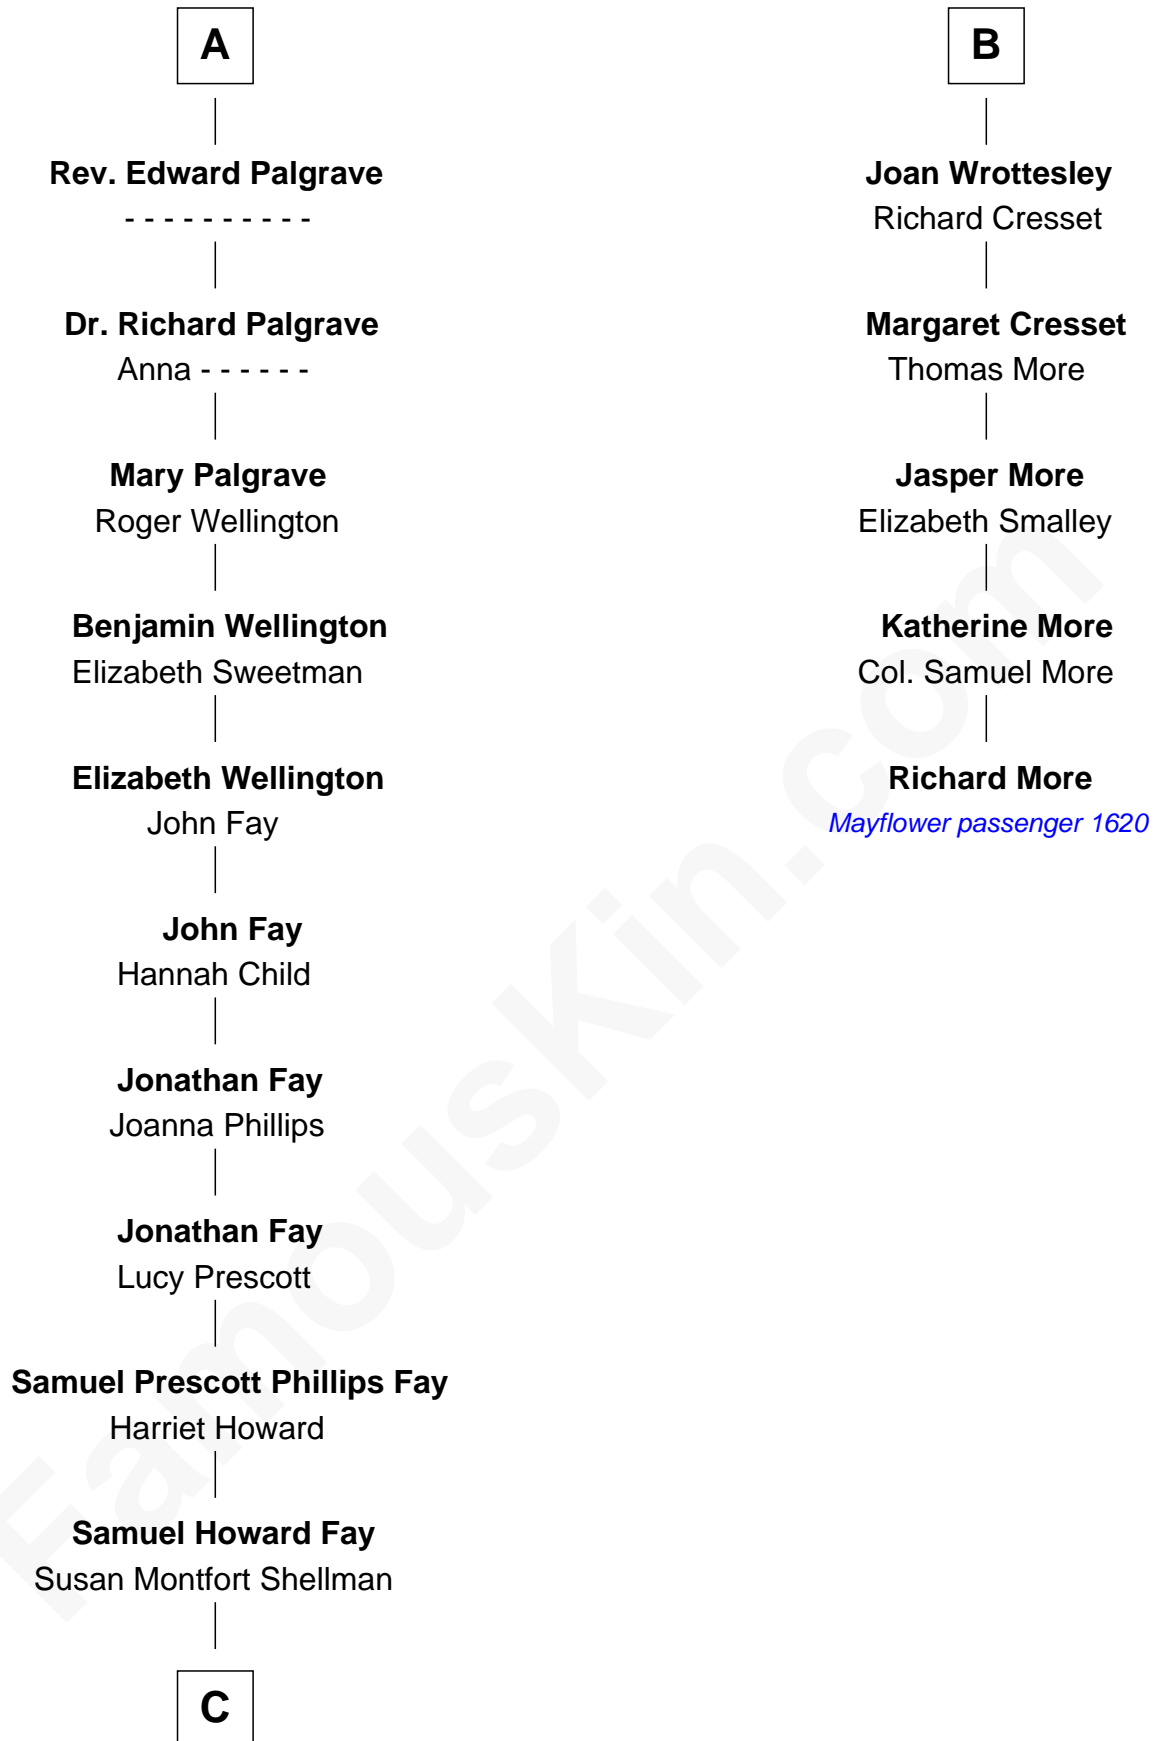

FamousKin.com Relationship Chart of

Jeb Bush

43rd Governor of Florida

11th cousin 10 times removed of

Richard More

(c1614 - c1696) Mayflower passenger 1620

MAYFLOWER

C

—
Harriet Eleanor Fay
Rev. James Smith Bush

—
Samuel Prescott Bush
Flora Sheldon

—
Prescott Sheldon Bush
Dorothy Wear Walker

—
George Herbert Walker Bush
Barbara Pierce

—
Jeb Bush
43rd Governor of Florida

FamousKin.com