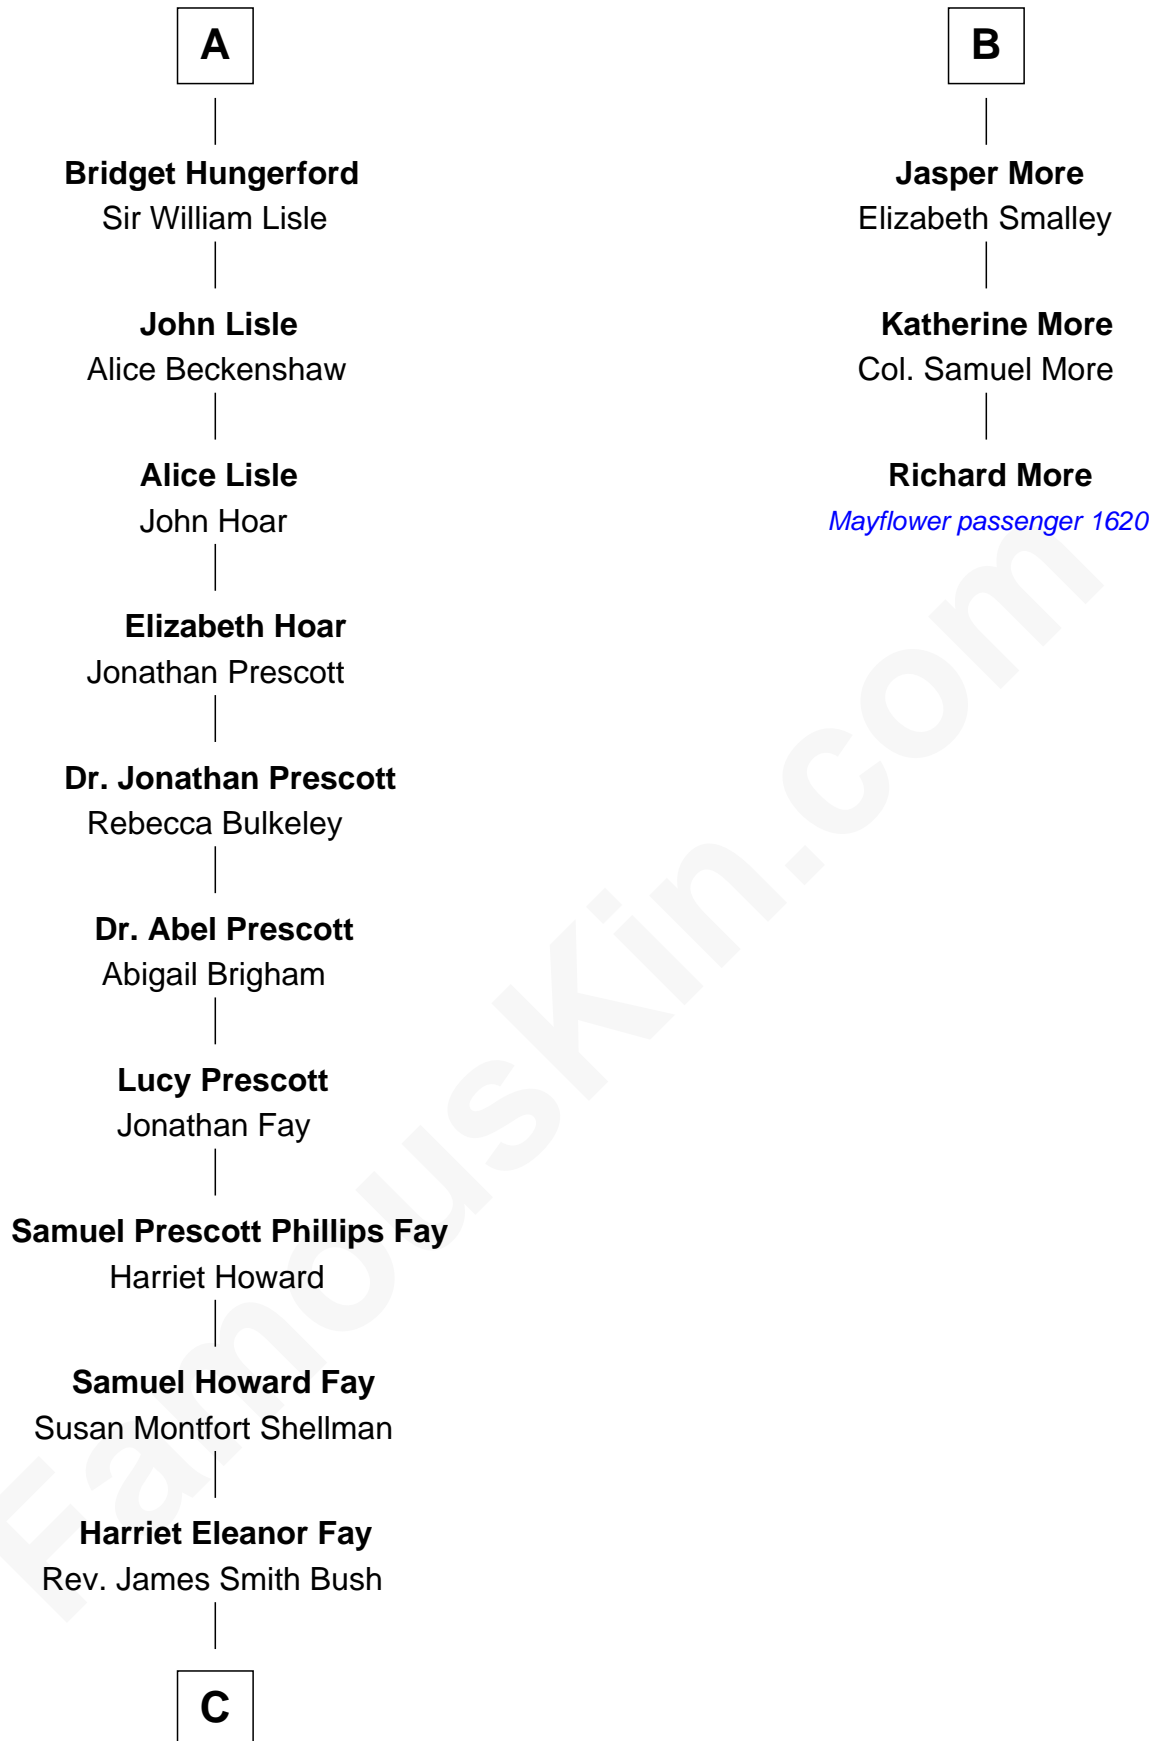

FamousKin.com Relationship Chart of

Jeb Bush

43rd Governor of Florida

9th cousin 11 times removed of

Richard More

(c1614 - c1696) Mayflower passenger 1620

MAYFLOWER

FamousKin.com