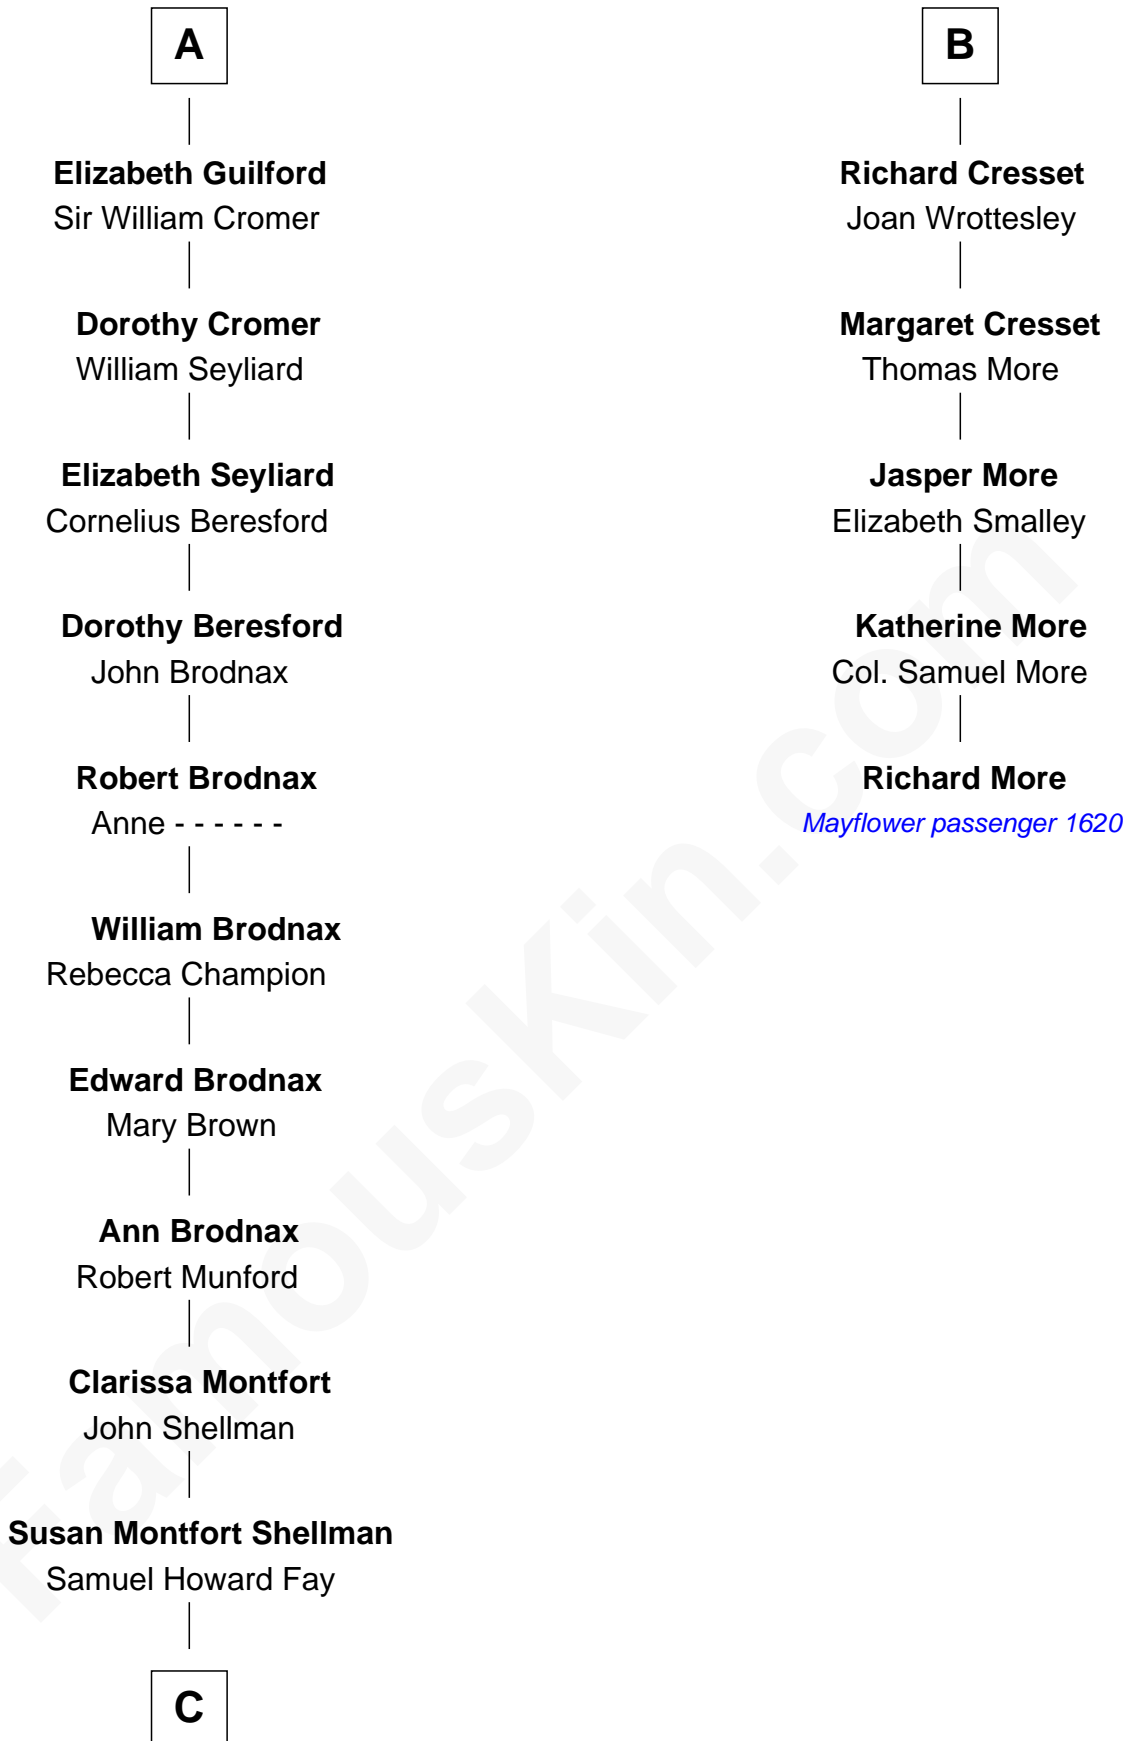

Aline de Braiose

**John de Mowbray**

Joan of Lancaster

**Eleanor Mowbray**

Roger de la Warre

**Joan de la Warre**

Sir Thomas West

**Sir Reynold West**

**John de Mowbray**

Joan of Lancaster

**John de Mowbray**

Elizabeth de Segrave

**Margaret Mowbray**

Sir Reginald Lucy

**Sir Walter Lucy**

Eleanor L'Arcedeckne

**Eleanor Lucy**

Sir Thomas Hopton

**Elizabeth Hopton**

Sir Roger Corbet

**Jane Corbet**

Thomas Cresset

**B**

**C**

—  
**Harriet Eleanor Fay**  
Rev. James Smith Bush

—  
**Samuel Prescott Bush**  
Flora Sheldon

—  
**Prescott Sheldon Bush**  
Dorothy Wear Walker

—  
**George Herbert Walker Bush**  
Barbara Pierce

—  
**Jeb Bush**  
*43rd Governor of Florida*