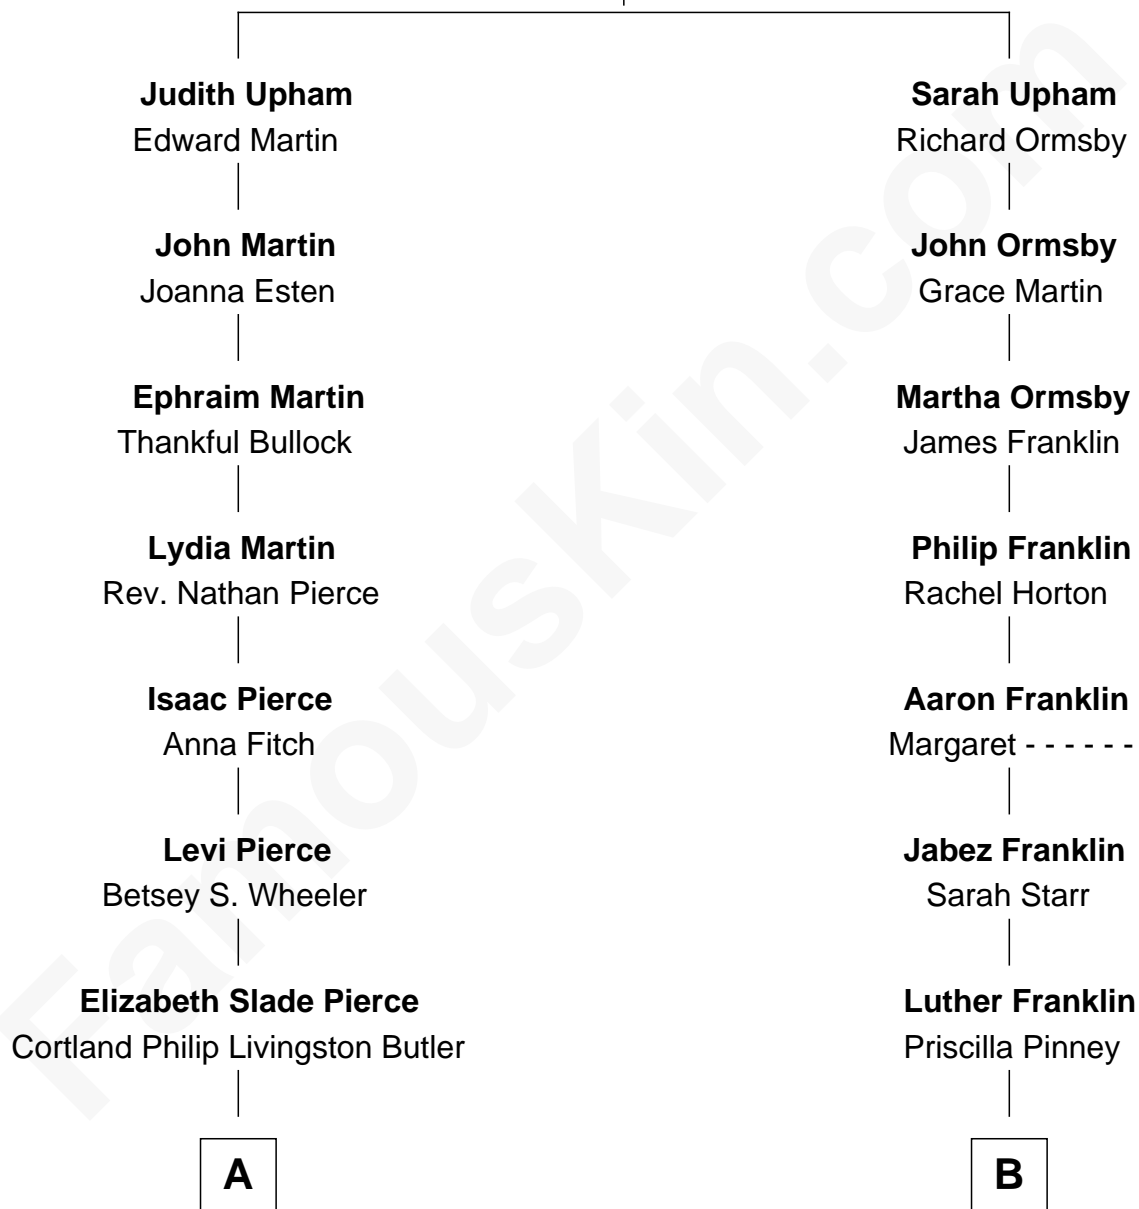

FamousKin.com Relationship Chart of

Jeb Bush

43rd Governor of Florida

9th cousin 2 times removed of

Calvin Coolidge

30th U.S. President

Richard Upham

Maria - - - - -

A

Mary Elizabeth Butler
Robert Emmet Sheldon

Flora Sheldon
Samuel Prescott Bush

Prescott Sheldon Bush
Dorothy Wear Walker

George Herbert Walker Bush
Barbara Pierce

Jeb Bush
43rd Governor of Florida

B

Abigail Pinney Franklin
Hiram Dunlap Moor