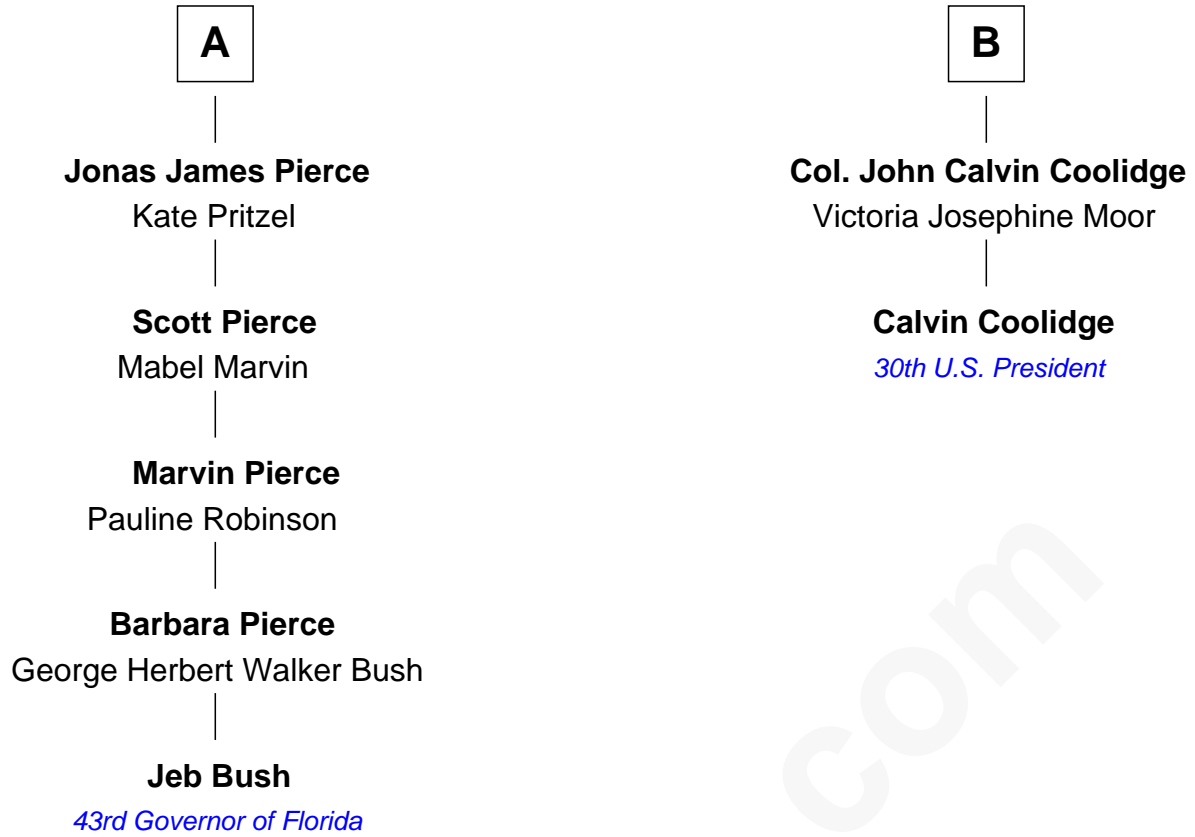

FamousKin.com Relationship Chart of

Jeb Bush

43rd Governor of Florida

8th cousin 3 times removed of

Calvin Coolidge

30th U.S. President

John Moore
Elizabeth - - - - -

FamousKin.com