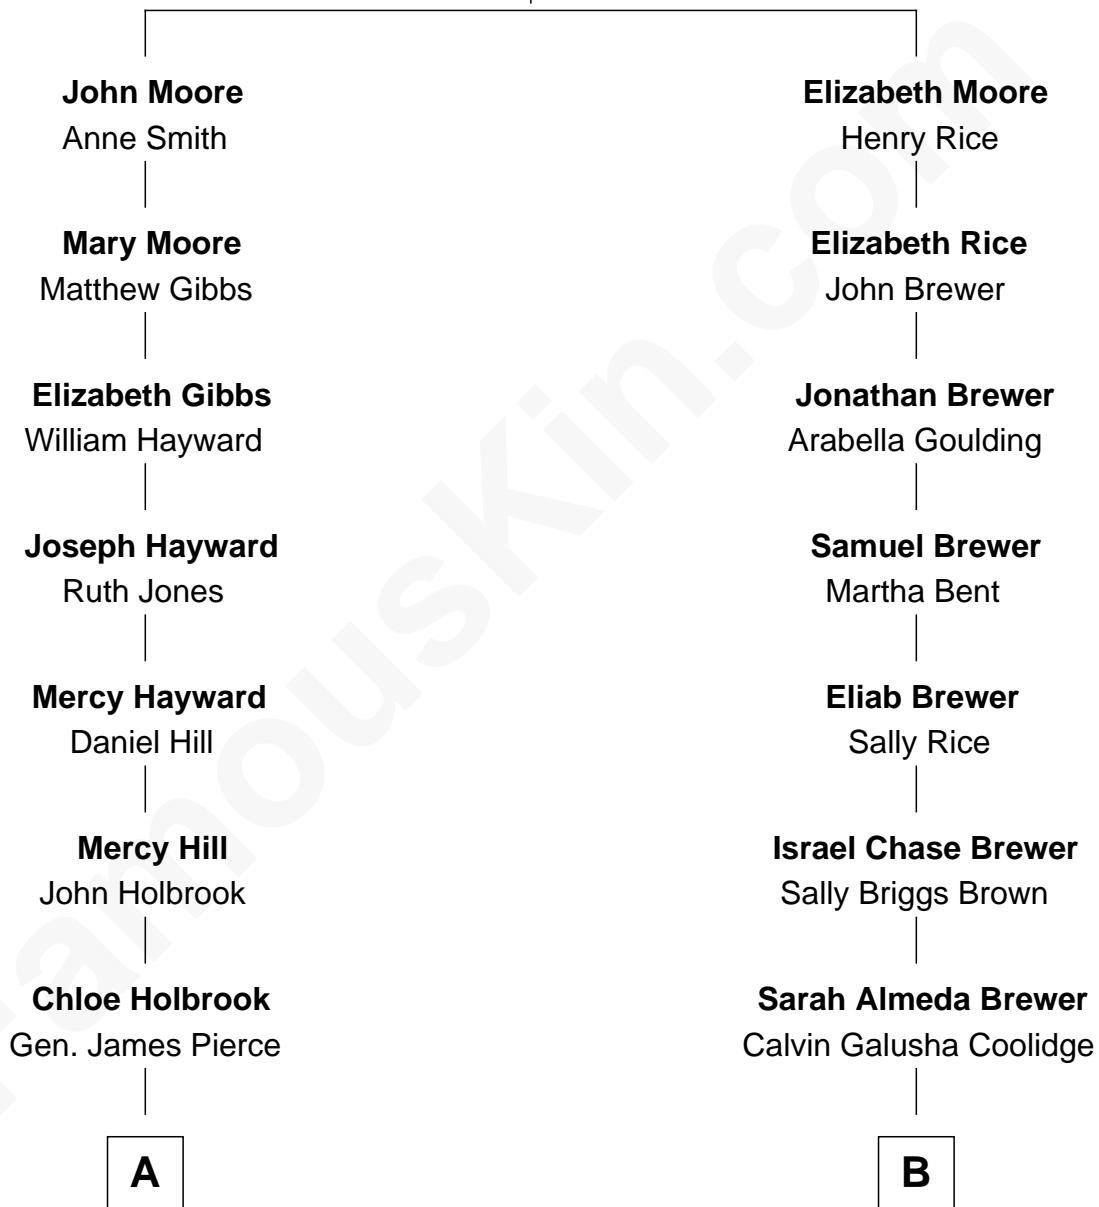

FamousKin.com Relationship Chart of

Jeb Bush

43rd Governor of Florida

8th cousin 3 times removed of

Calvin Coolidge

30th U.S. President

John Moore
Elizabeth - - - - -

FamousKin.com