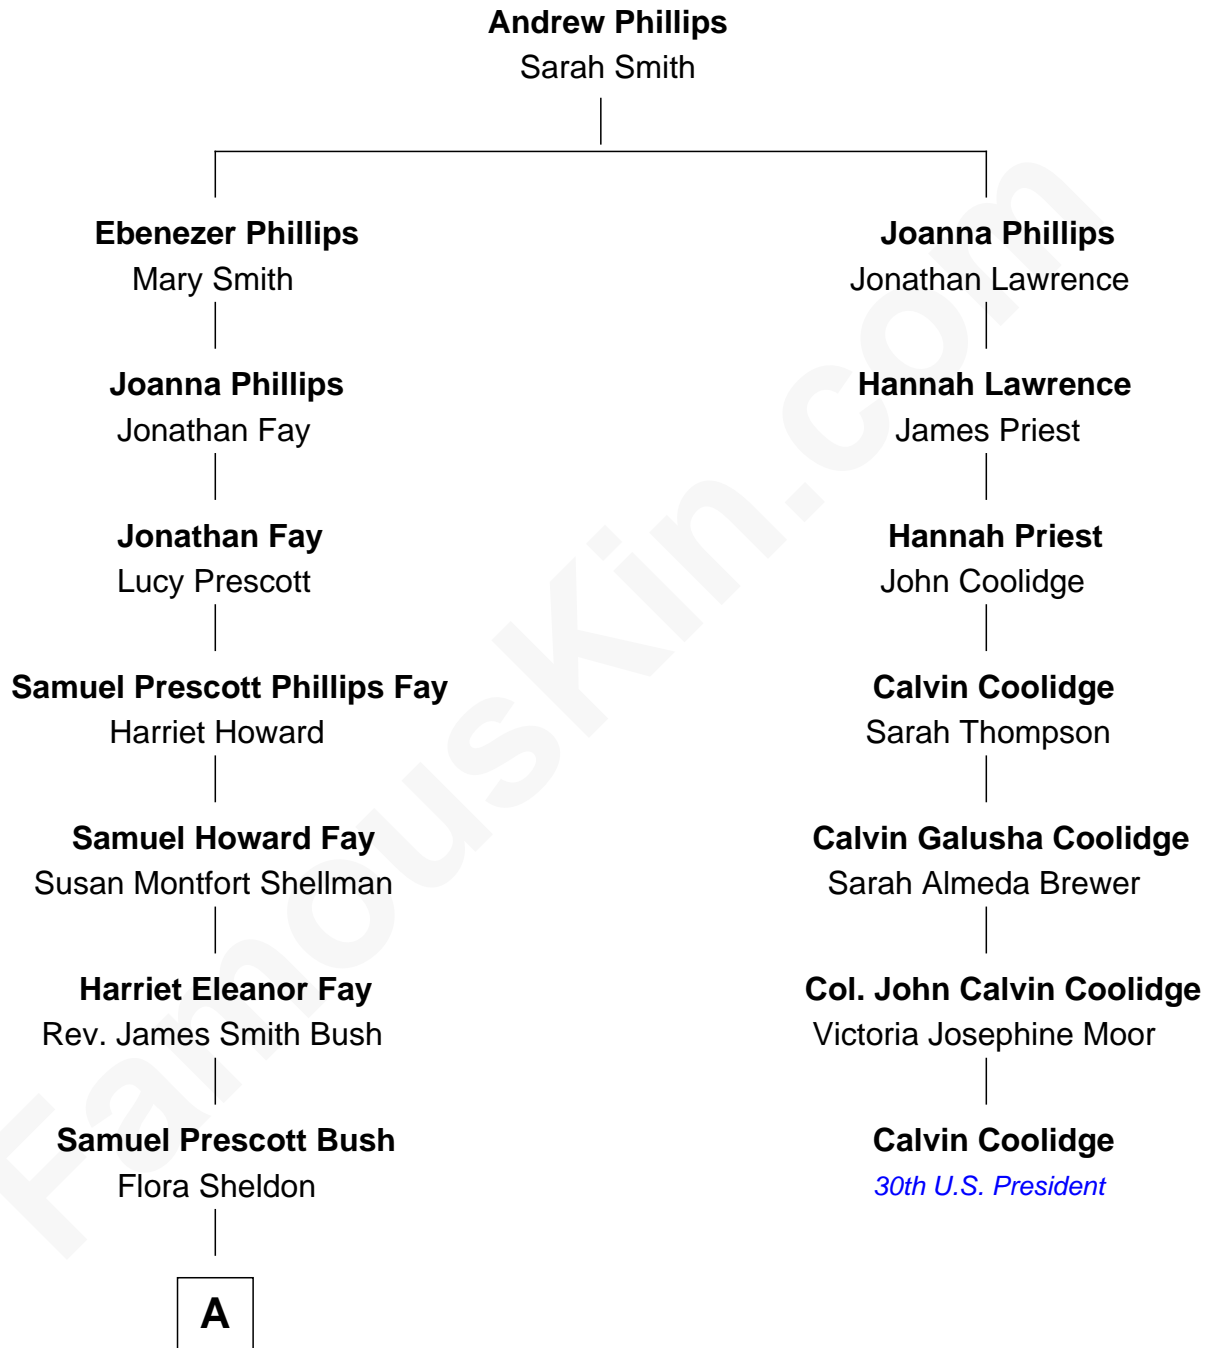

FamousKin.com Relationship Chart of

Jeb Bush

43rd Governor of Florida

6th cousin 3 times removed of

Calvin Coolidge

30th U.S. President

A

—
Prescott Sheldon Bush

Dorothy Wear Walker

—
George Herbert Walker Bush

Barbara Pierce

—
Jeb Bush

43rd Governor of Florida

FamousKin.com