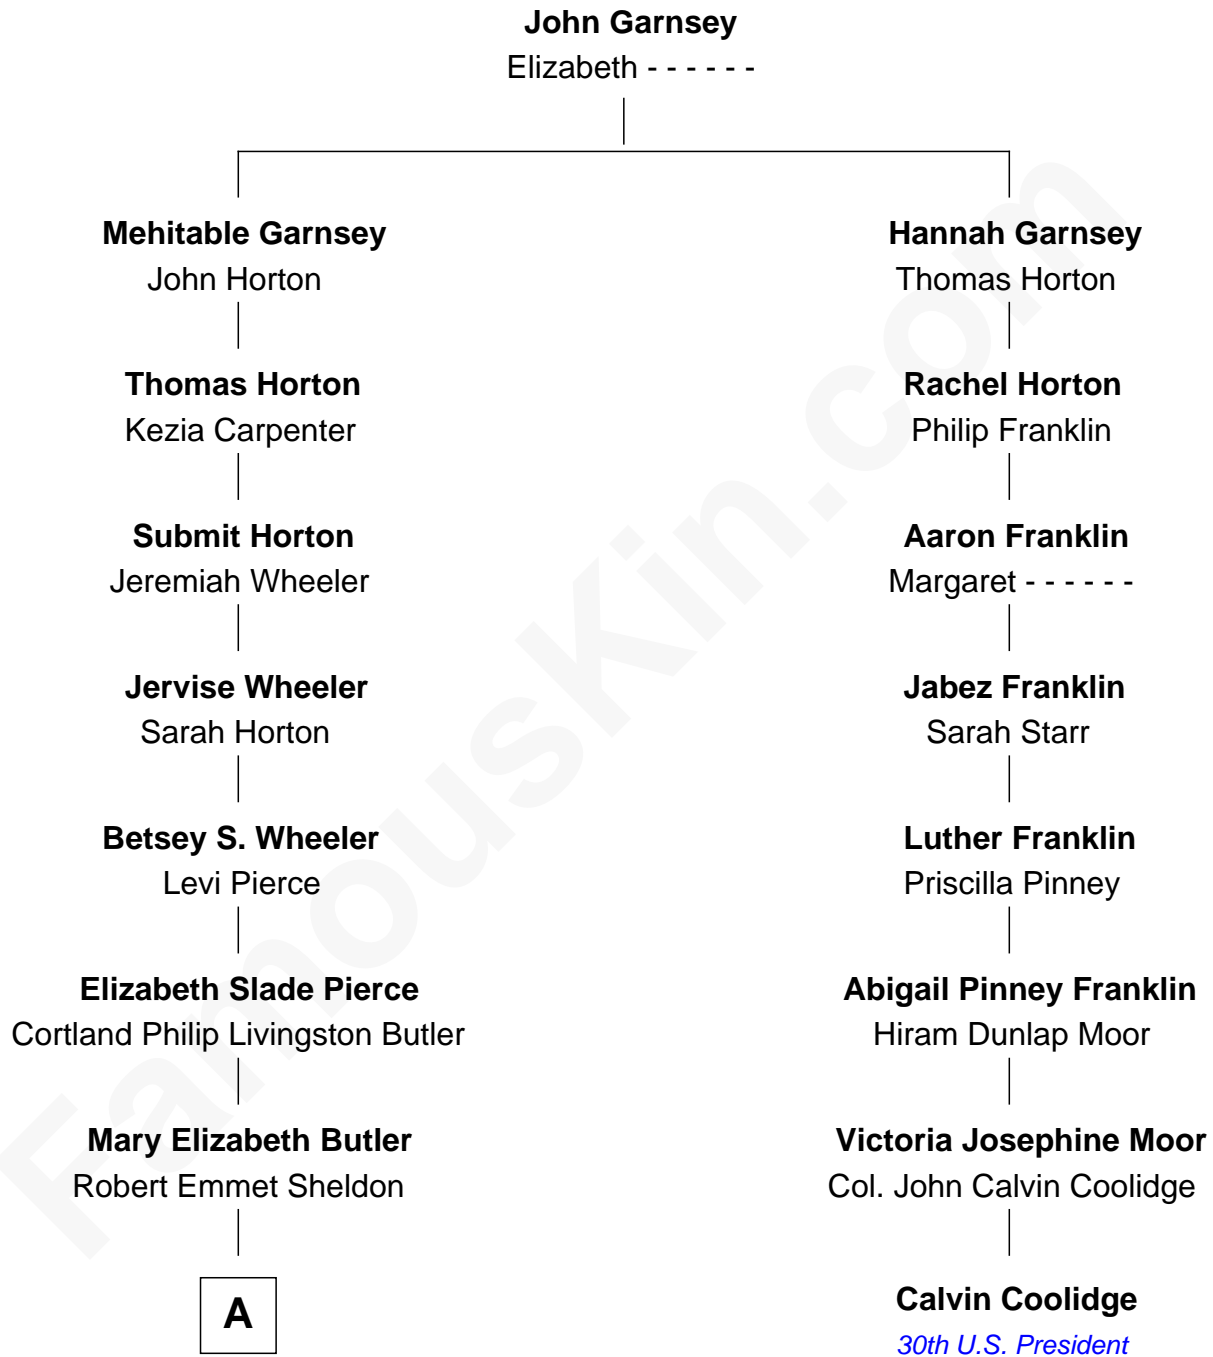

FamousKin.com Relationship Chart of

Jeb Bush

43rd Governor of Florida

7th cousin 3 times removed of

Calvin Coolidge

30th U.S. President

A

—
Flora Sheldon
Samuel Prescott Bush

—
Prescott Sheldon Bush
Dorothy Wear Walker

—
George Herbert Walker Bush
Barbara Pierce

—
Jeb Bush
43rd Governor of Florida

FamousKin.com