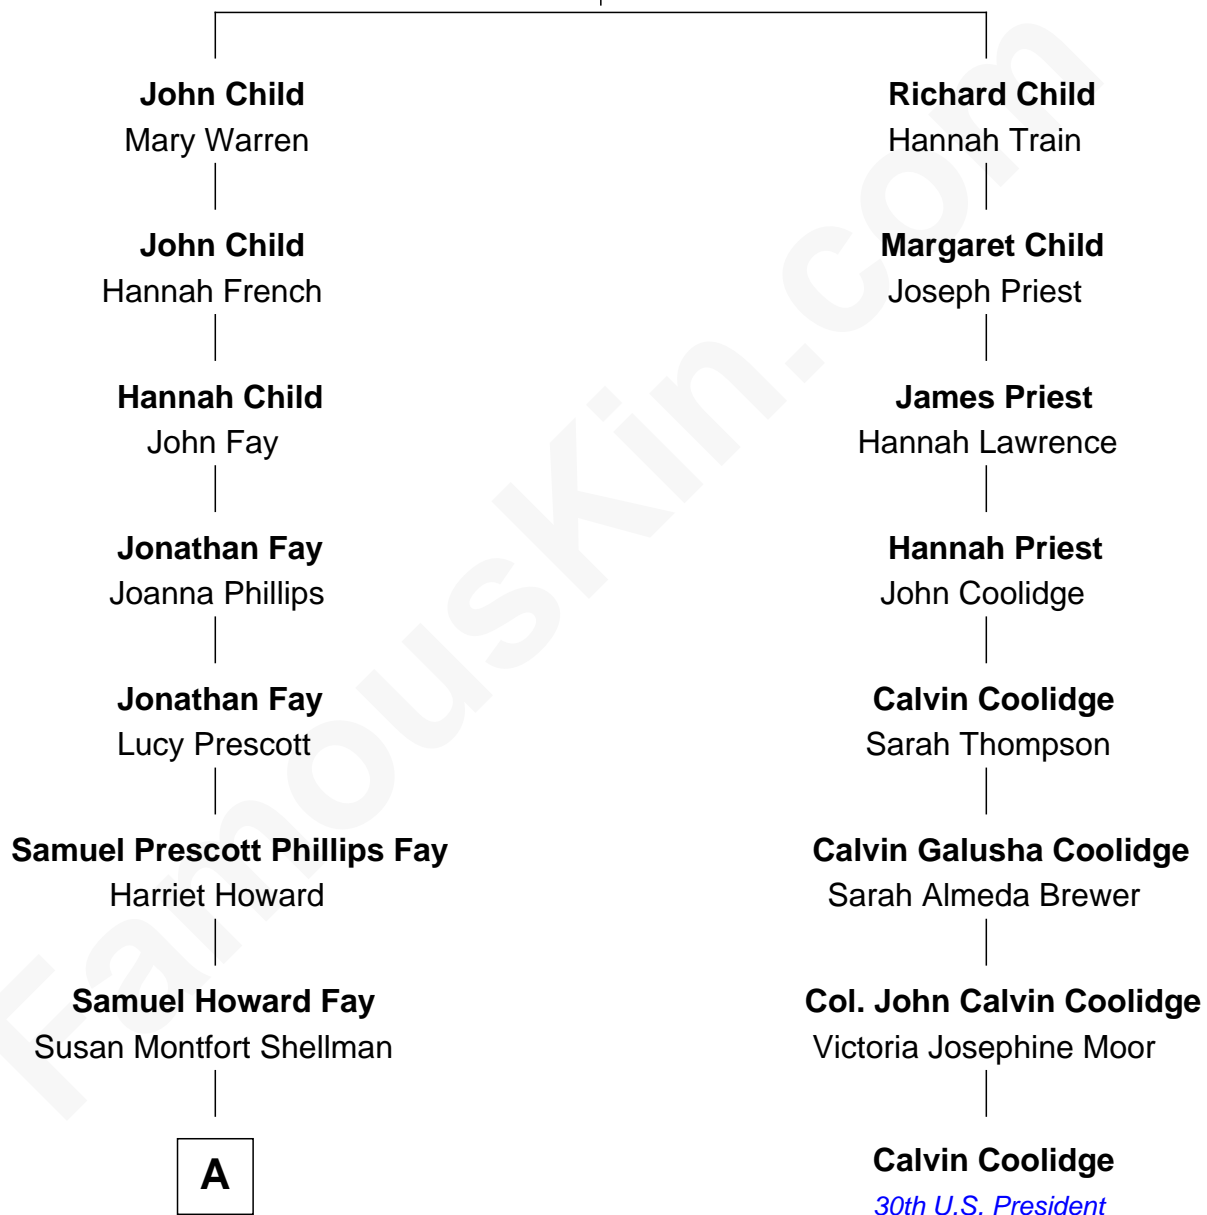

# FamousKin.com Relationship Chart of

**Jeb Bush**

*43rd Governor of Florida*

7th cousin 4 times removed of

**Calvin Coolidge**

*30th U.S. President*

**Joshua Child**

Mary Sadler

**A**

—  
**Harriet Eleanor Fay**  
Rev. James Smith Bush

—  
**Samuel Prescott Bush**  
Flora Sheldon

—  
**Prescott Sheldon Bush**  
Dorothy Wear Walker

—  
**George Herbert Walker Bush**  
Barbara Pierce