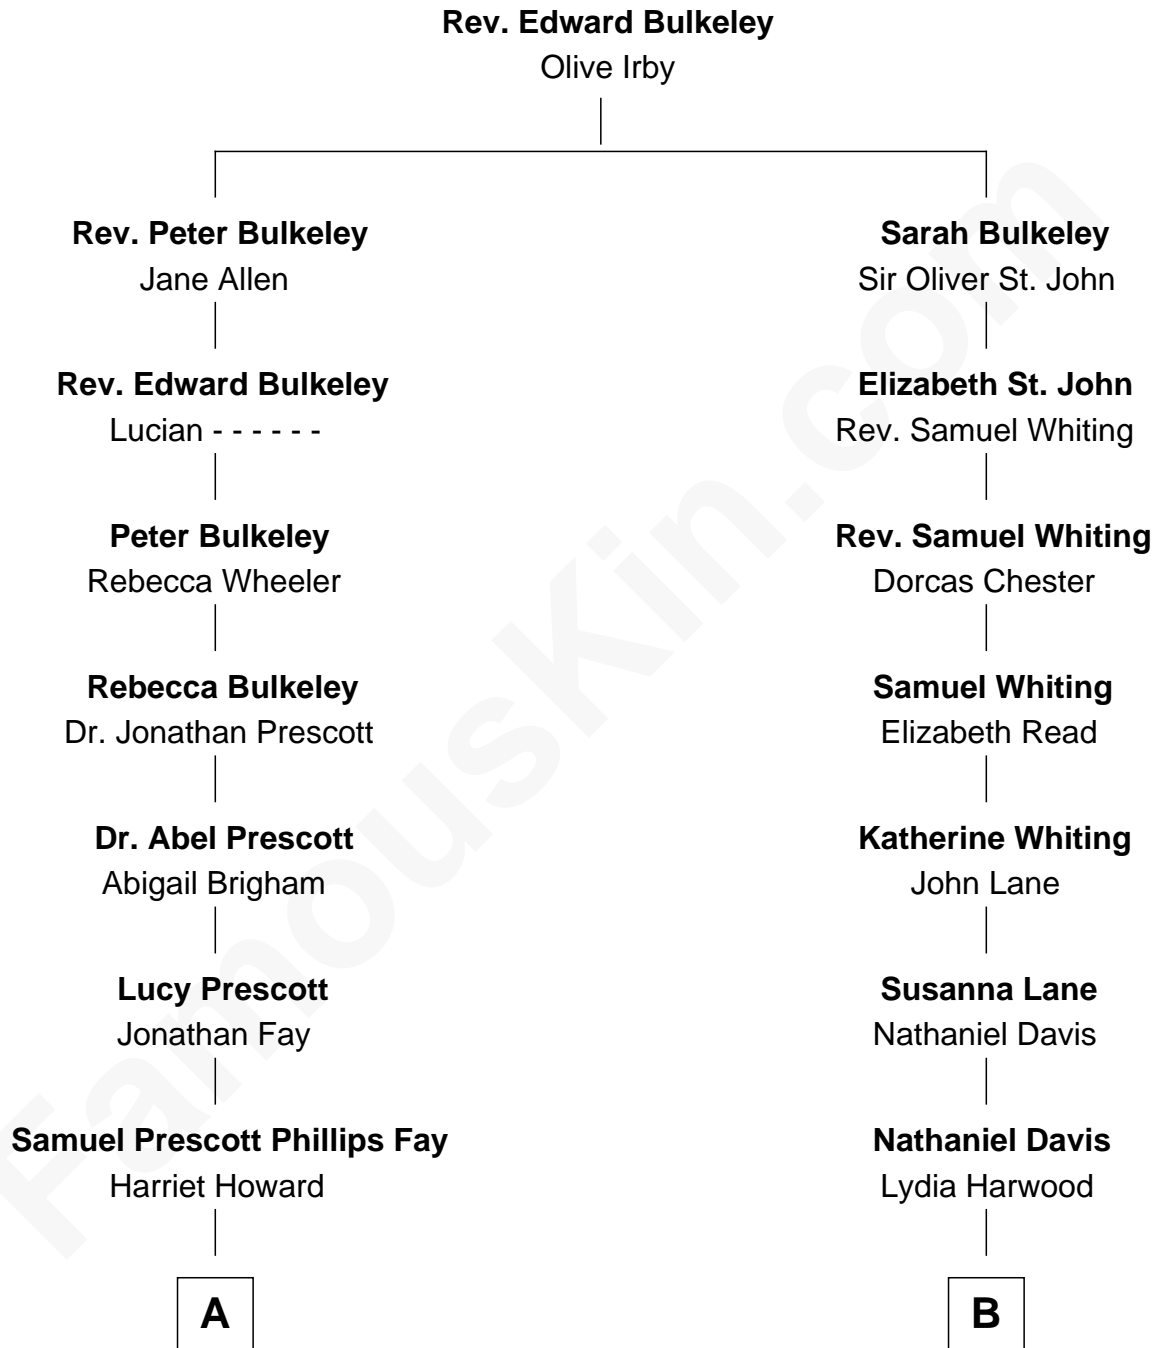

FamousKin.com

Relationship Chart of

Jeb Bush

43rd Governor of Florida

10th cousin 2 times removed of

Calvin Coolidge
30th U.S. President

A

Samuel Howard Fay
Susan Montfort Shellman

Harriet Eleanor Fay
Rev. James Smith Bush

Samuel Prescott Bush
Flora Sheldon

Prescott Sheldon Bush
Dorothy Wear Walker

George Herbert Walker Bush
Barbara Pierce

Jeb Bush
43rd Governor of Florida

B

Mary Davis
John Dunlap Moor