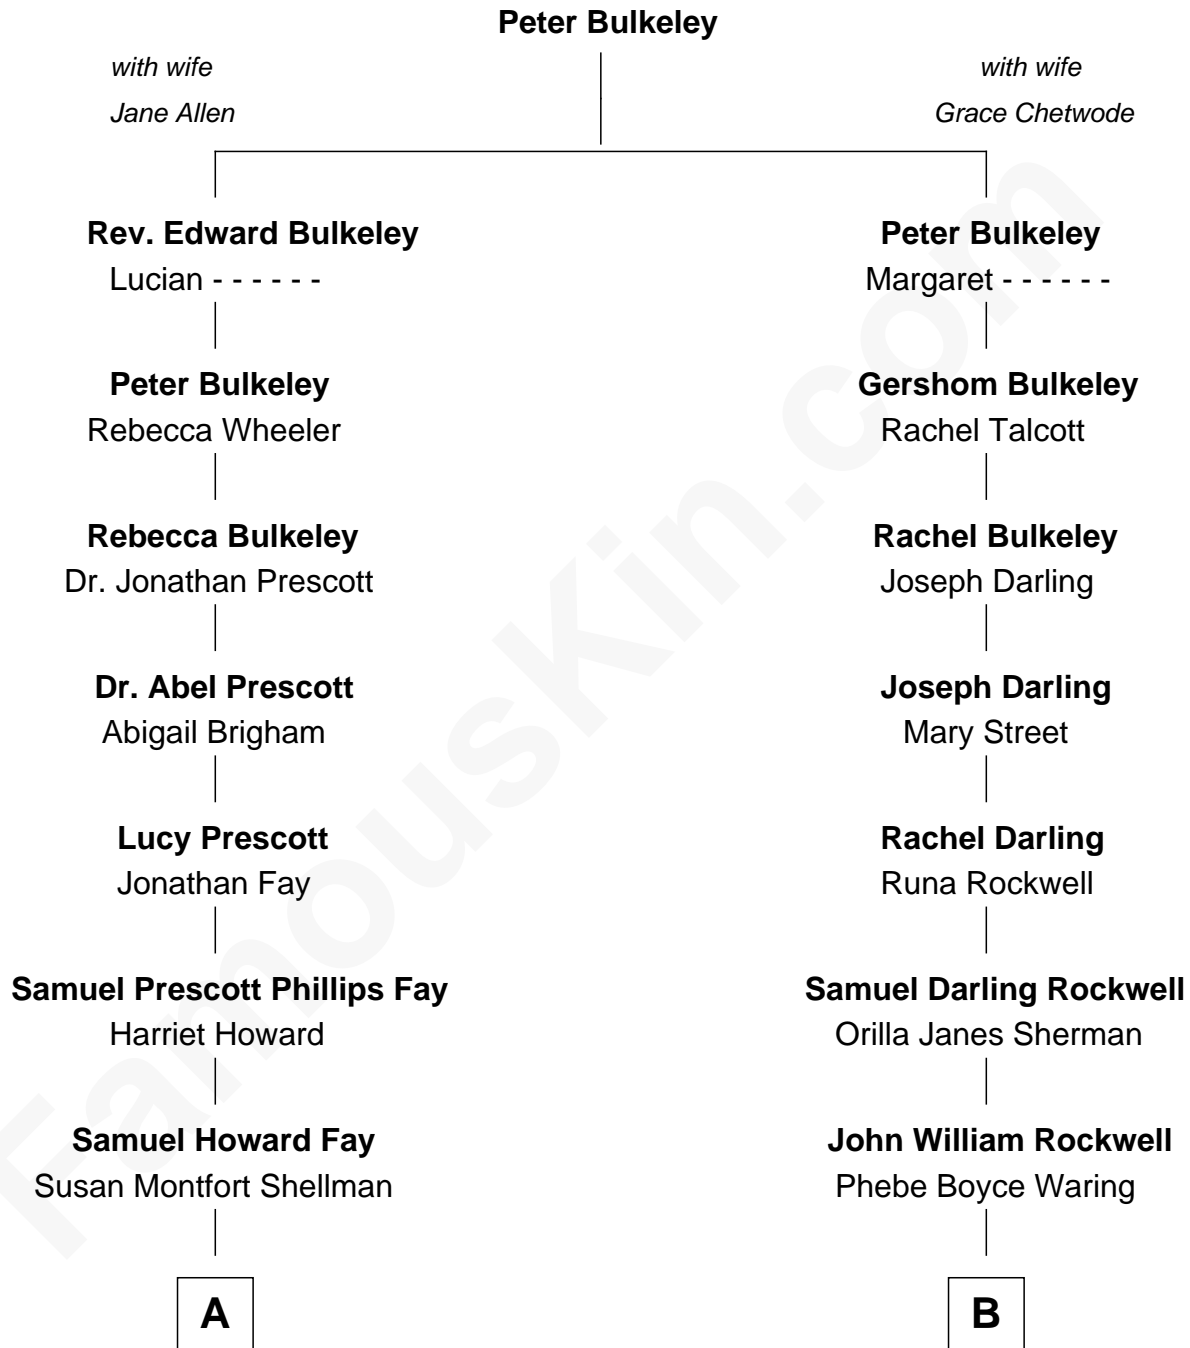

FamousKin.com Relationship Chart of

Jeb Bush

43rd Governor of Florida

8th cousin 3 times removed of

Norman Rockwell

American Artist

FamousKin.com