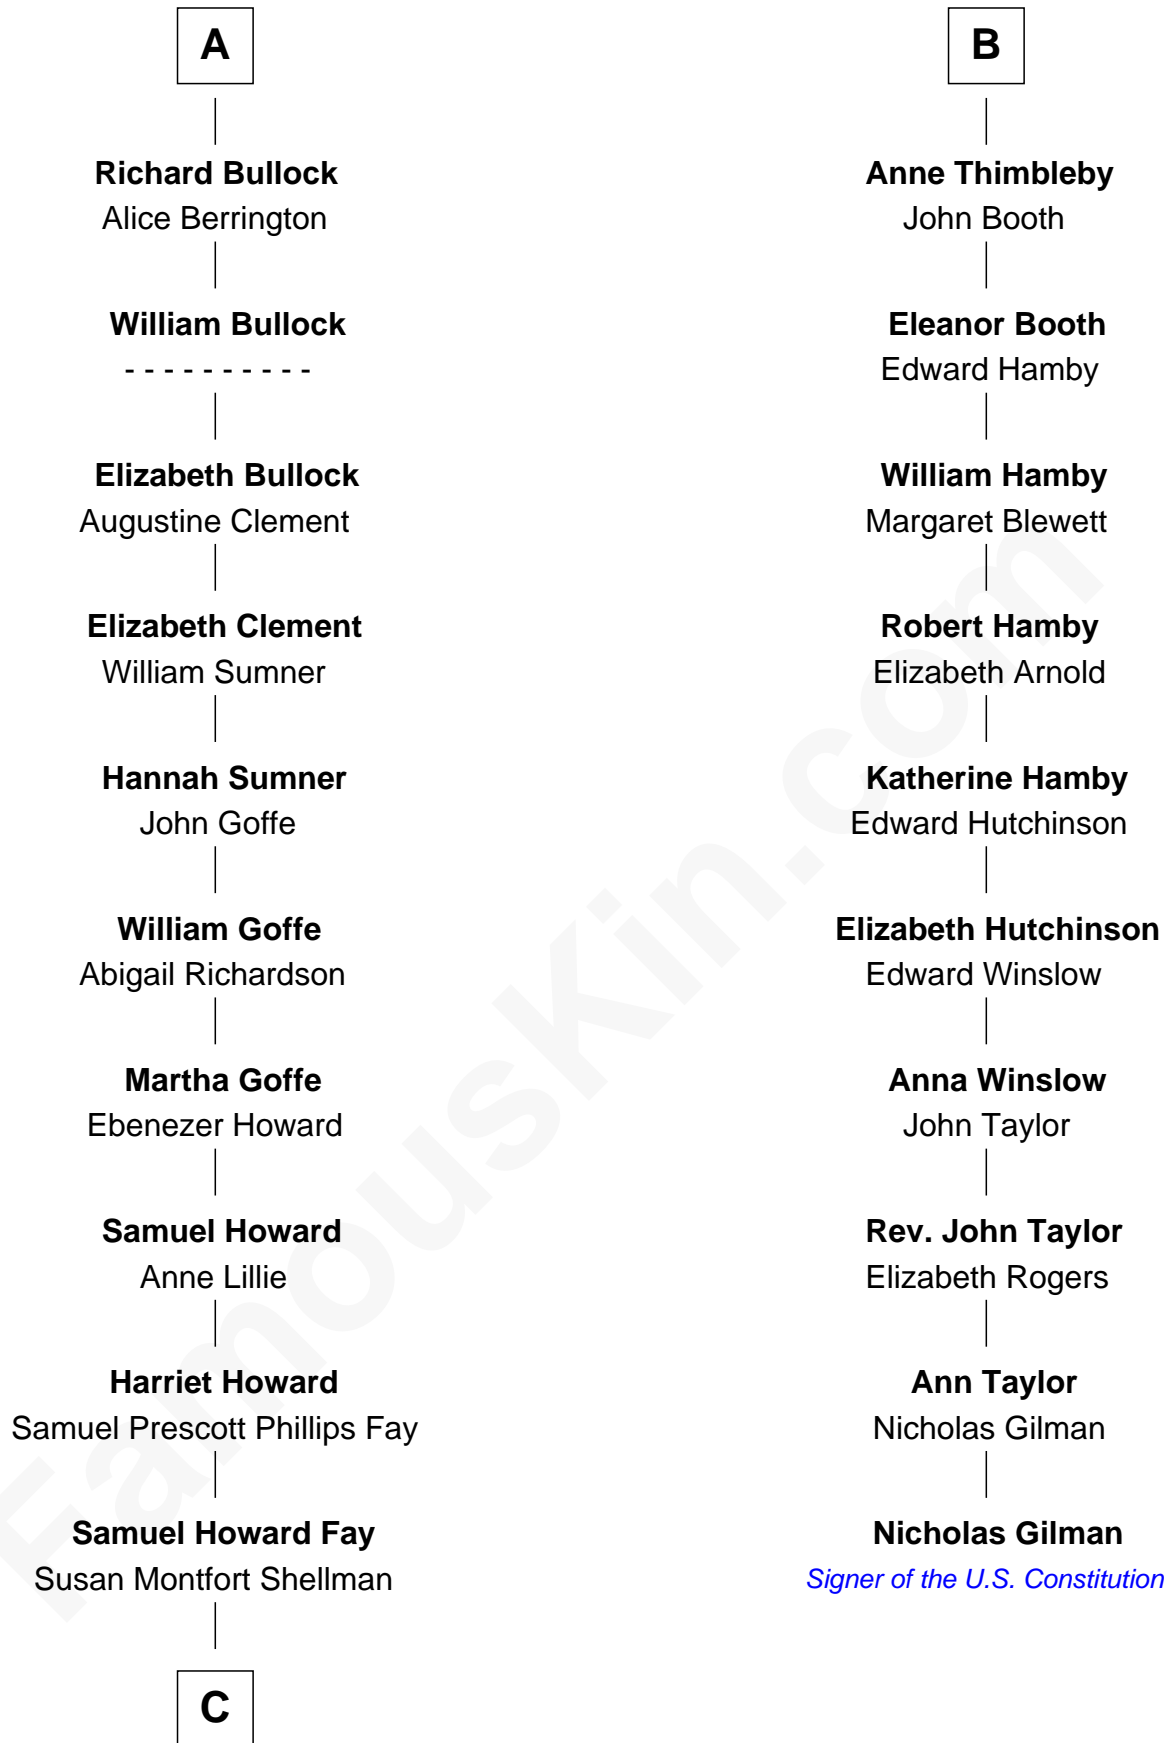

FamousKin.com Relationship Chart of

Jeb Bush

43rd Governor of Florida

16th cousin 5 times removed of

Nicholas Gilman

Signer of the U.S. Constitution

Bartholomew de Badlesmere

Margaret de Clare

Joan de Vere

Sir William Norreys

Margaret Norreys

Gilbert Bullock

Thomas Bullock

Alice Kingsmill

A

Margery de Badlesmere

Sir Hugh Willoughby

Margery Willoughby

Sir Godfrey Hilton

Elizabeth Hilton

Richard Thimbleby

B

C

—
Harriet Eleanor Fay
Rev. James Smith Bush