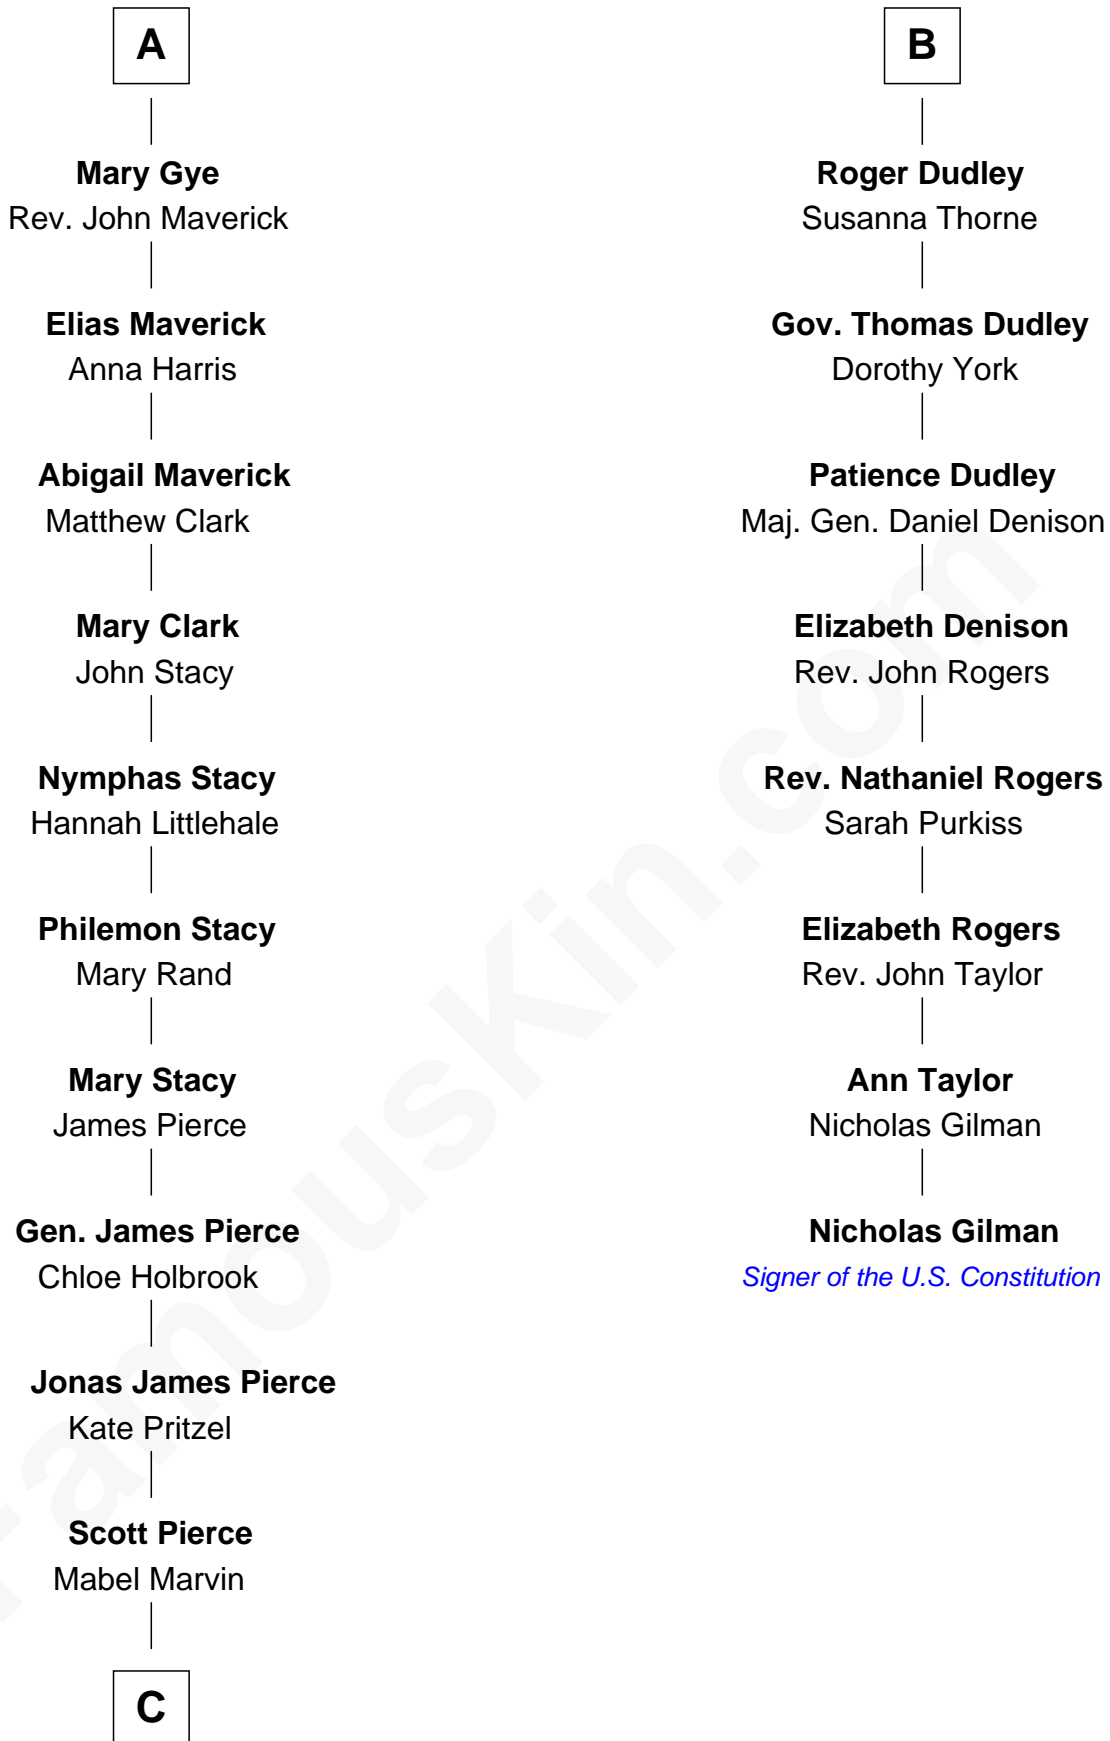

FamousKin.com

Relationship Chart of

Jeb Bush

43rd Governor of Florida

14th cousin 5 times removed of

Nicholas Gilman

Signer of the U.S. Constitution

C

—
Marvin Pierce
Pauline Robinson

—
Barbara Pierce
George Herbert Walker Bush

—
Jeb Bush
43rd Governor of Florida

FamousKin.com