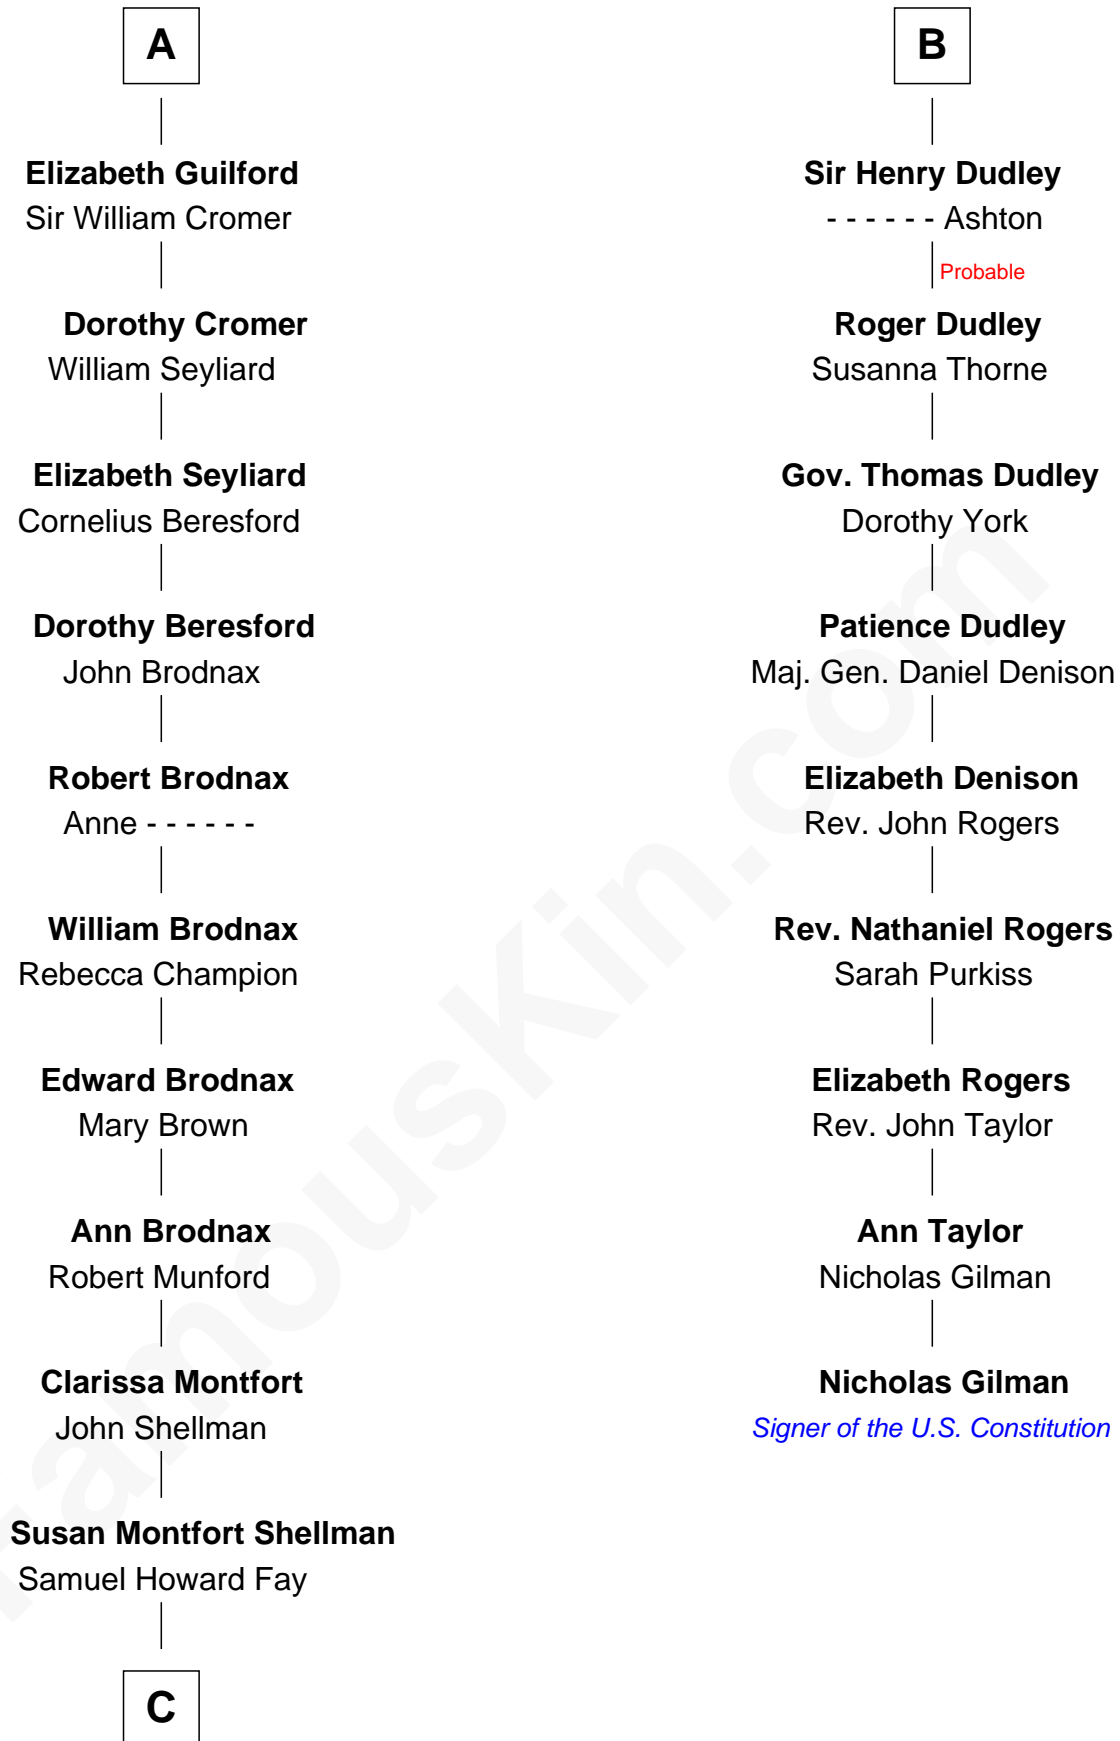

FamousKin.com Relationship Chart of

Jeb Bush

43rd Governor of Florida

15th cousin 6 times removed of

Nicholas Gilman

Signer of the U.S. Constitution

Sir Robert de Holland

Maude la Zouche