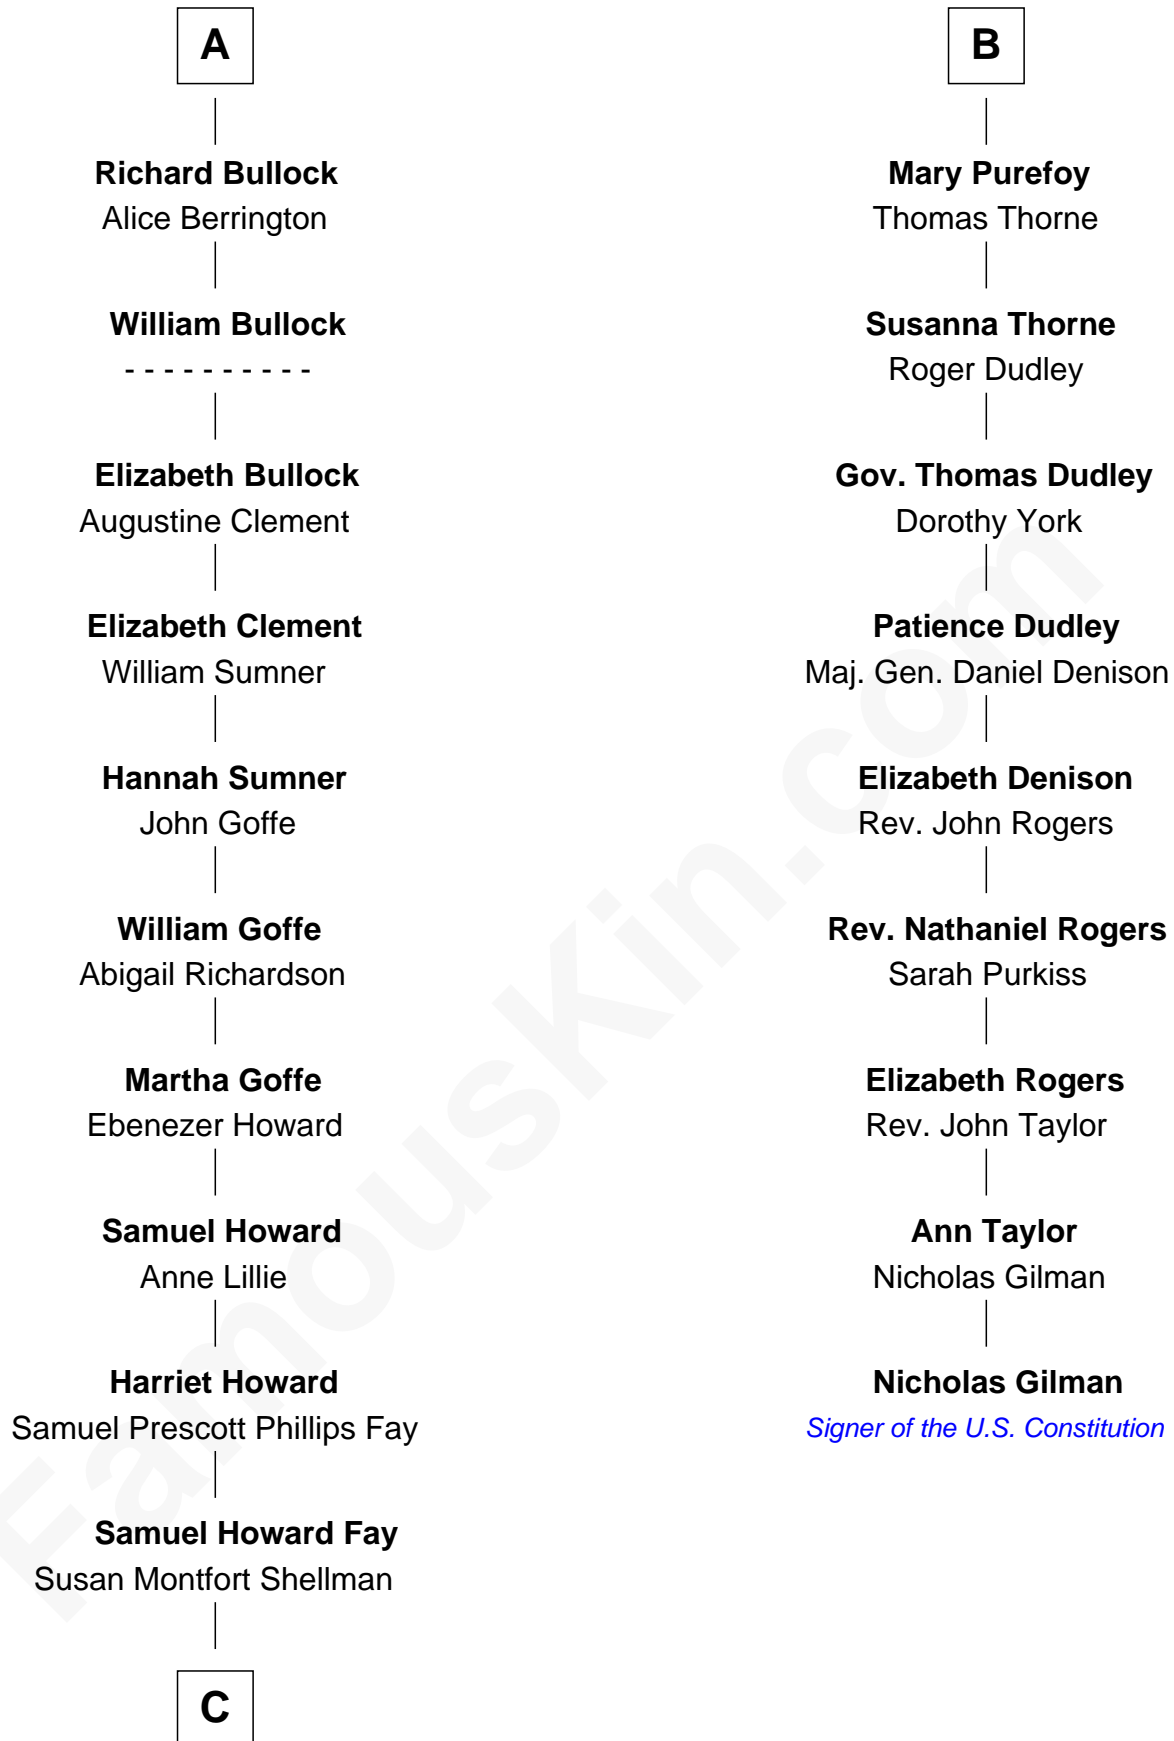

FamousKin.com Relationship Chart of

Jeb Bush

43rd Governor of Florida

15th cousin 6 times removed of

Nicholas Gilman

Signer of the U.S. Constitution

Sir John Howard

Alice de Bois

Sir Robert Howard

Margaret de Scales

Sir John Howard

Margaret de Plaiz

Sir John Howard

Joan Walton

Elizabeth Howard

Sir John de Vere

Joan de Vere

Sir William Norreys

Margaret Norreys

Gilbert Bullock

Thomas Bullock

Alice Kingsmill

A

Joan Howard

John Denton

Alice Denton

Nicholas Purefoy

Edward Purefoy

Anne Fettiplace

B

C

—
Harriet Eleanor Fay
Rev. James Smith Bush