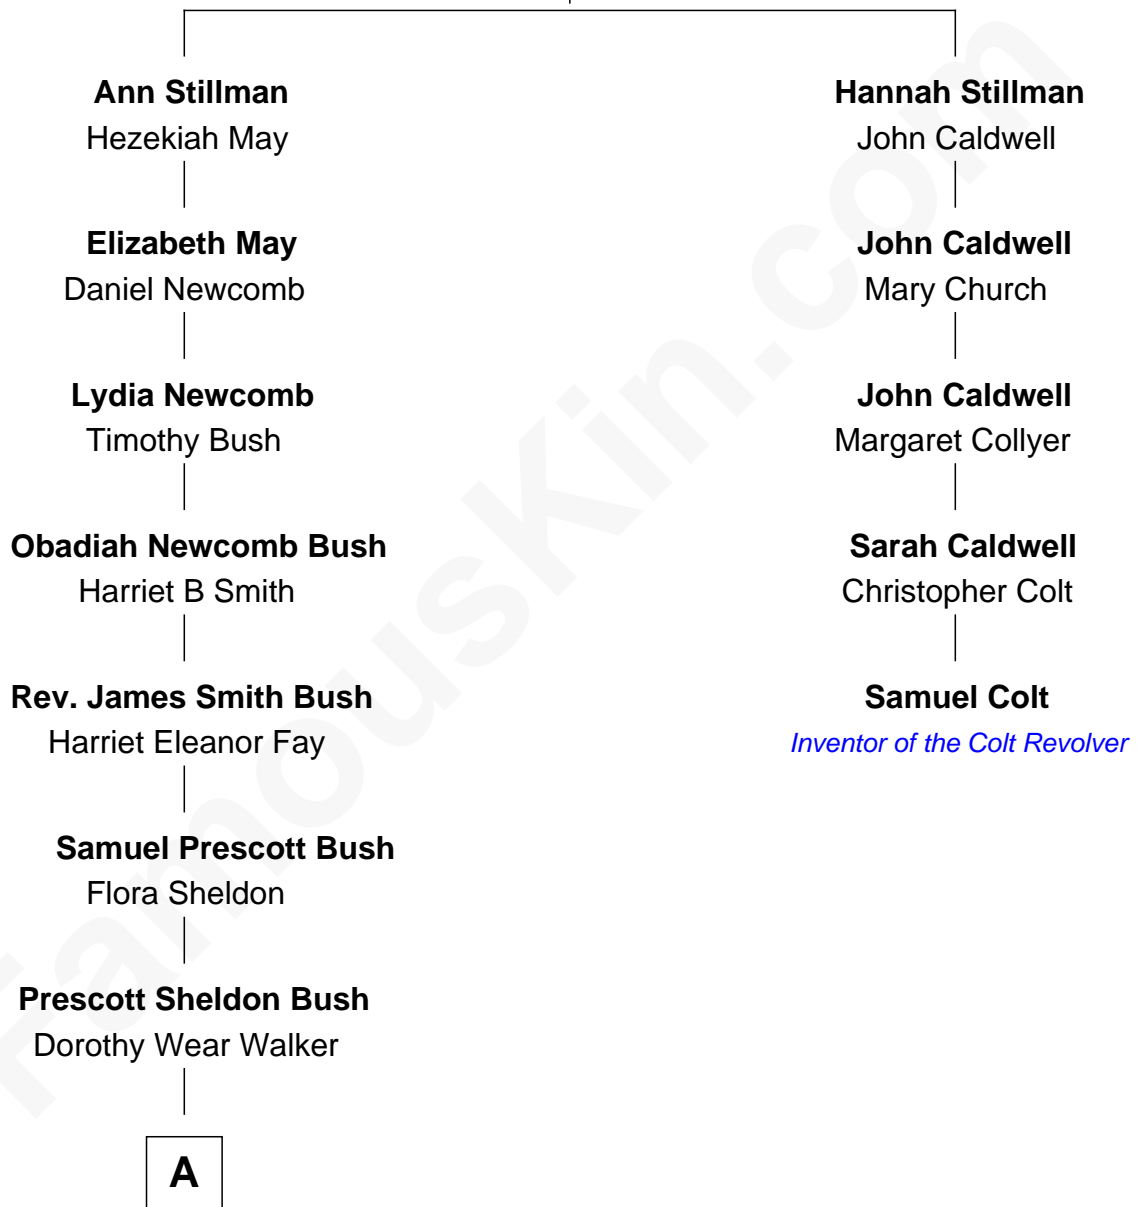

# FamousKin.com Relationship Chart of

**Jeb Bush**

*43rd Governor of Florida*

4th cousin 4 times removed of

**Samuel Colt**

*Inventor of the Colt Revolver*

**George Stillman**

Rebecca Smith

**A**

George Herbert Walker Bush

Barbara Pierce

Jeb Bush

*43rd Governor of Florida*

FamousKin.com