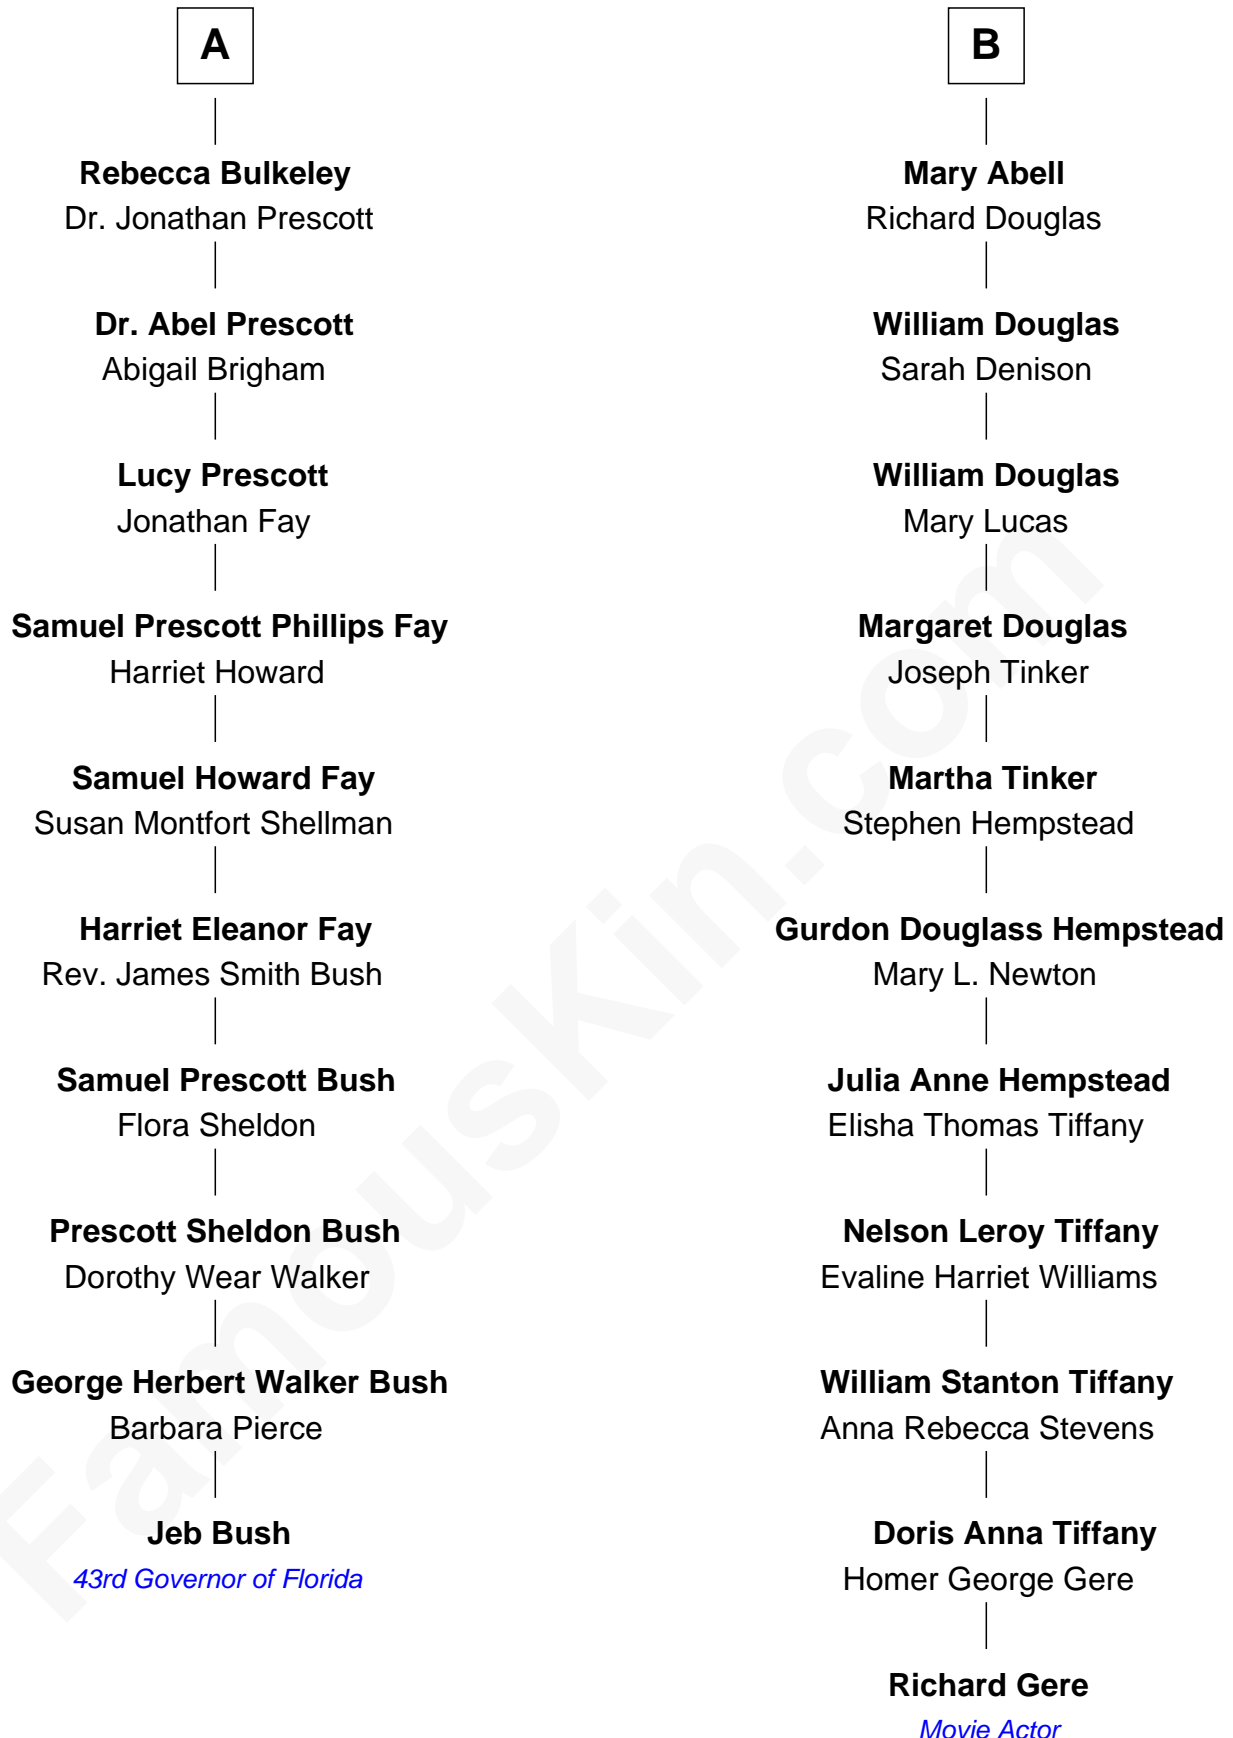

FamousKin.com Relationship Chart of

Jeb Bush

43rd Governor of Florida

16th cousin 1 time removed of

Richard Gere

Movie Actor

William Mainwaring

Margaret Warren

Elizabeth Mainwaring

Richard Charlton

Anne Charlton

Randall Grosvenor

Elizabeth Grosvenor

Thomas Bulkeley

Rev. Edward Bulkeley

Olive Irby

Jane Sutton

Cecily Mainwaring

John Cotton

Sir George Cotton

Mary Onley

Richard Cotton

Mary Mainwaring

Frances Cotton

George Abell

Robert Abell

Joanna - - - - -

Caleb Abell

Margaret Post

B

Richard Gere photo by [Francesco \(spaceodissey\)](#) [\(CC BY 2.0\)](#)