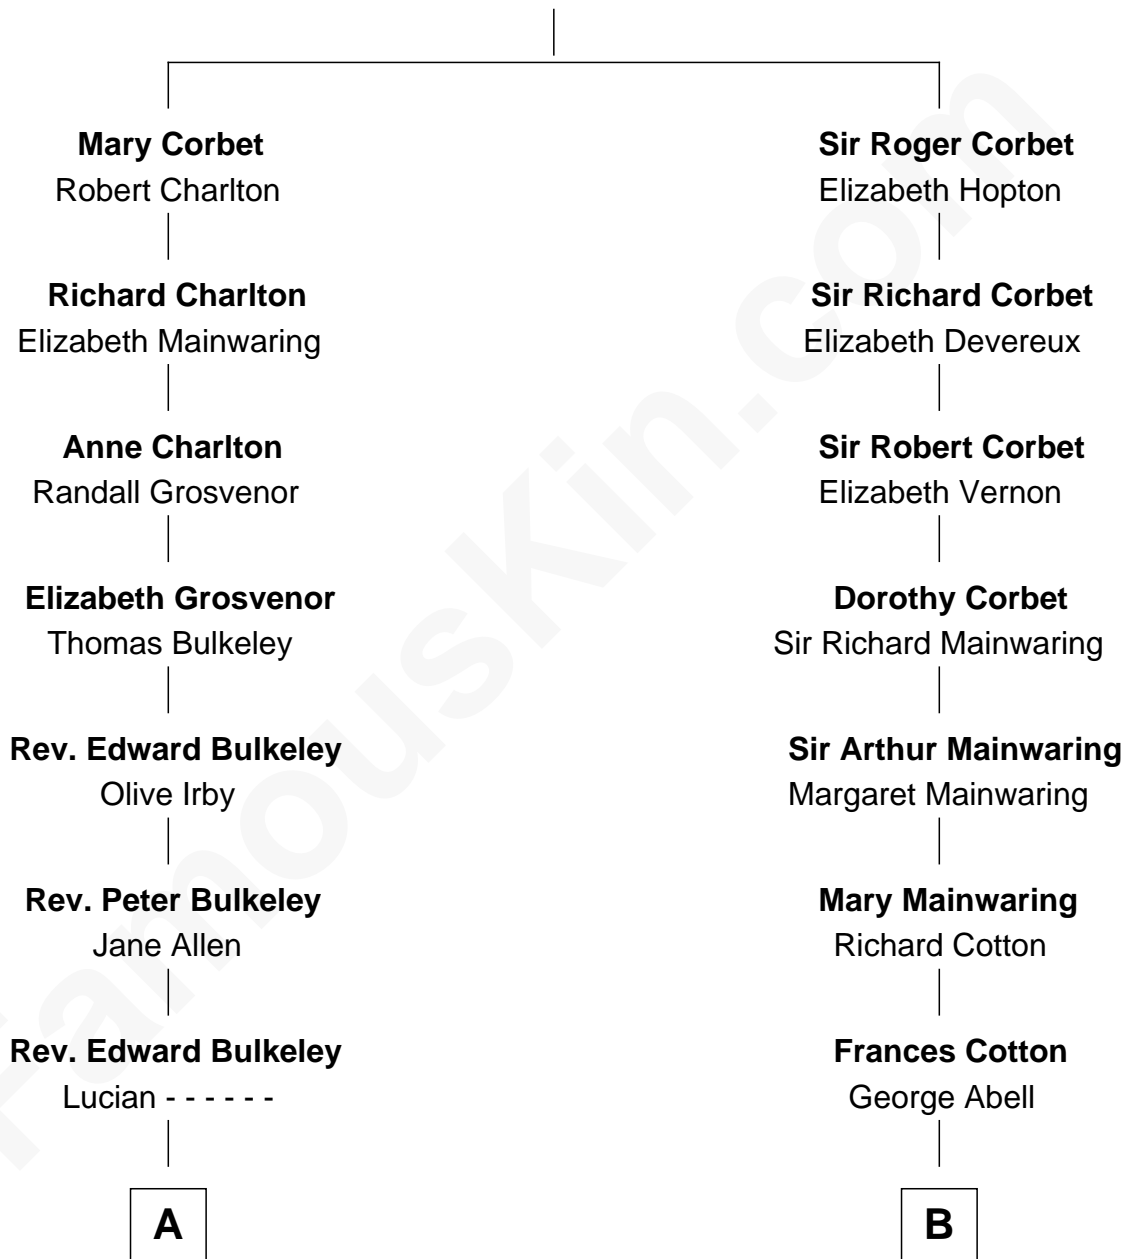

# FamousKin.com Relationship Chart of

**Jeb Bush**

*43rd Governor of Florida*

17th cousin 2 times removed of

**Richard Gere**

*Movie Actor*

**Sir Robert Corbet**

Margaret - - - - -

C

William Stanton Tiffany  
Anna Rebecca Stevens

Doris Anna Tiffany  
Homer George Gere

Richard Gere  
*Movie Actor*

FamousKin.com