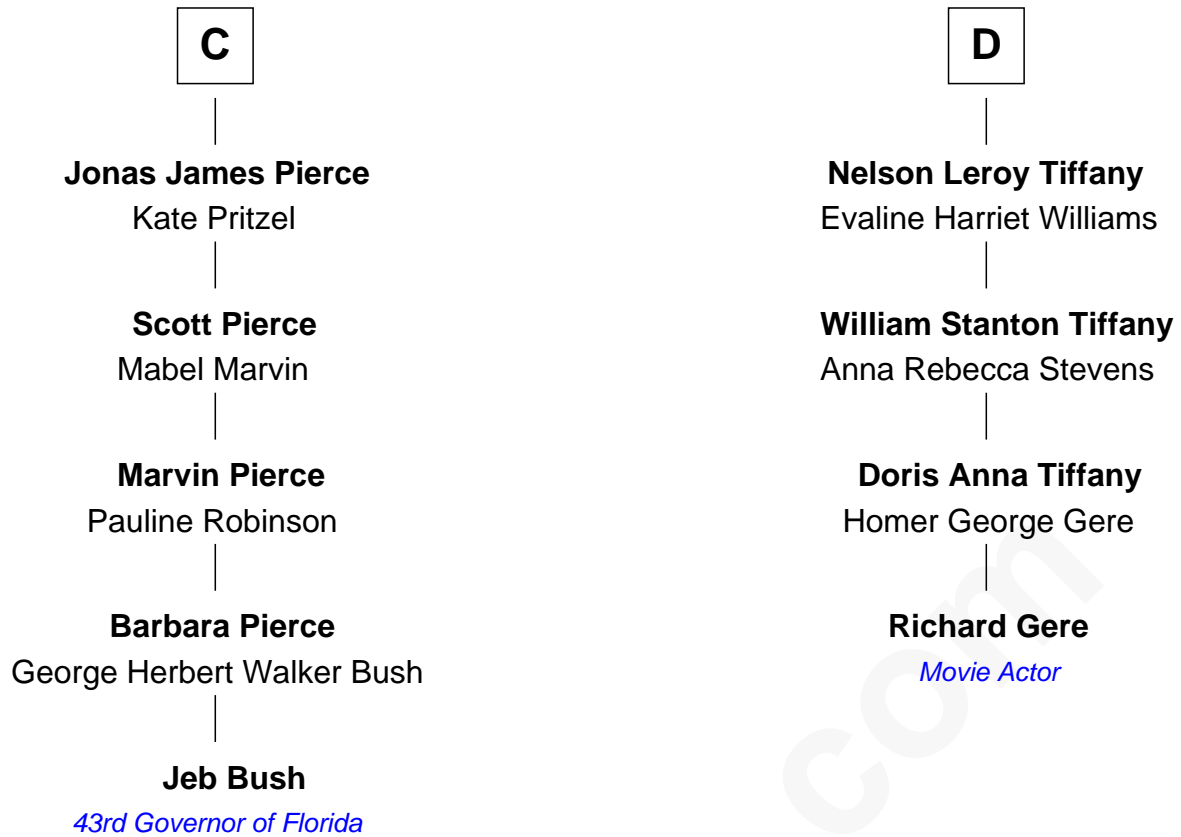

# FamousKin.com Relationship Chart of

**Jeb Bush**

*43rd Governor of Florida*

20th cousin 1 time removed of

**Richard Gere**

*Movie Actor*

**Sir Maurice de Berkeley**

Eve la Zouche

**Milicent de Berkeley**

John Maltravers

**Sir John Maltravers**

Gwenthin - - - - -

**Eleanor Maltravers**

John Fitzalan

**Joan Fitzalan**

Sir William Echyngam

Katherine de Clyvedon

**Sir John Berkeley**

Elizabeth Betteshorne

**Elizabeth Berkeley**

Sir John Sutton

**Jane Sutton**

Thomas Mainwaring

**Cecily Mainwaring**

John Cotton

**Sir George Cotton**

Mary Onley

**Richard Cotton**

Mary Mainwaring

**B**

Richard Gere photo by [Francesco \(spaceodyssey\)](#) [\(CC BY 2.0\)](#)