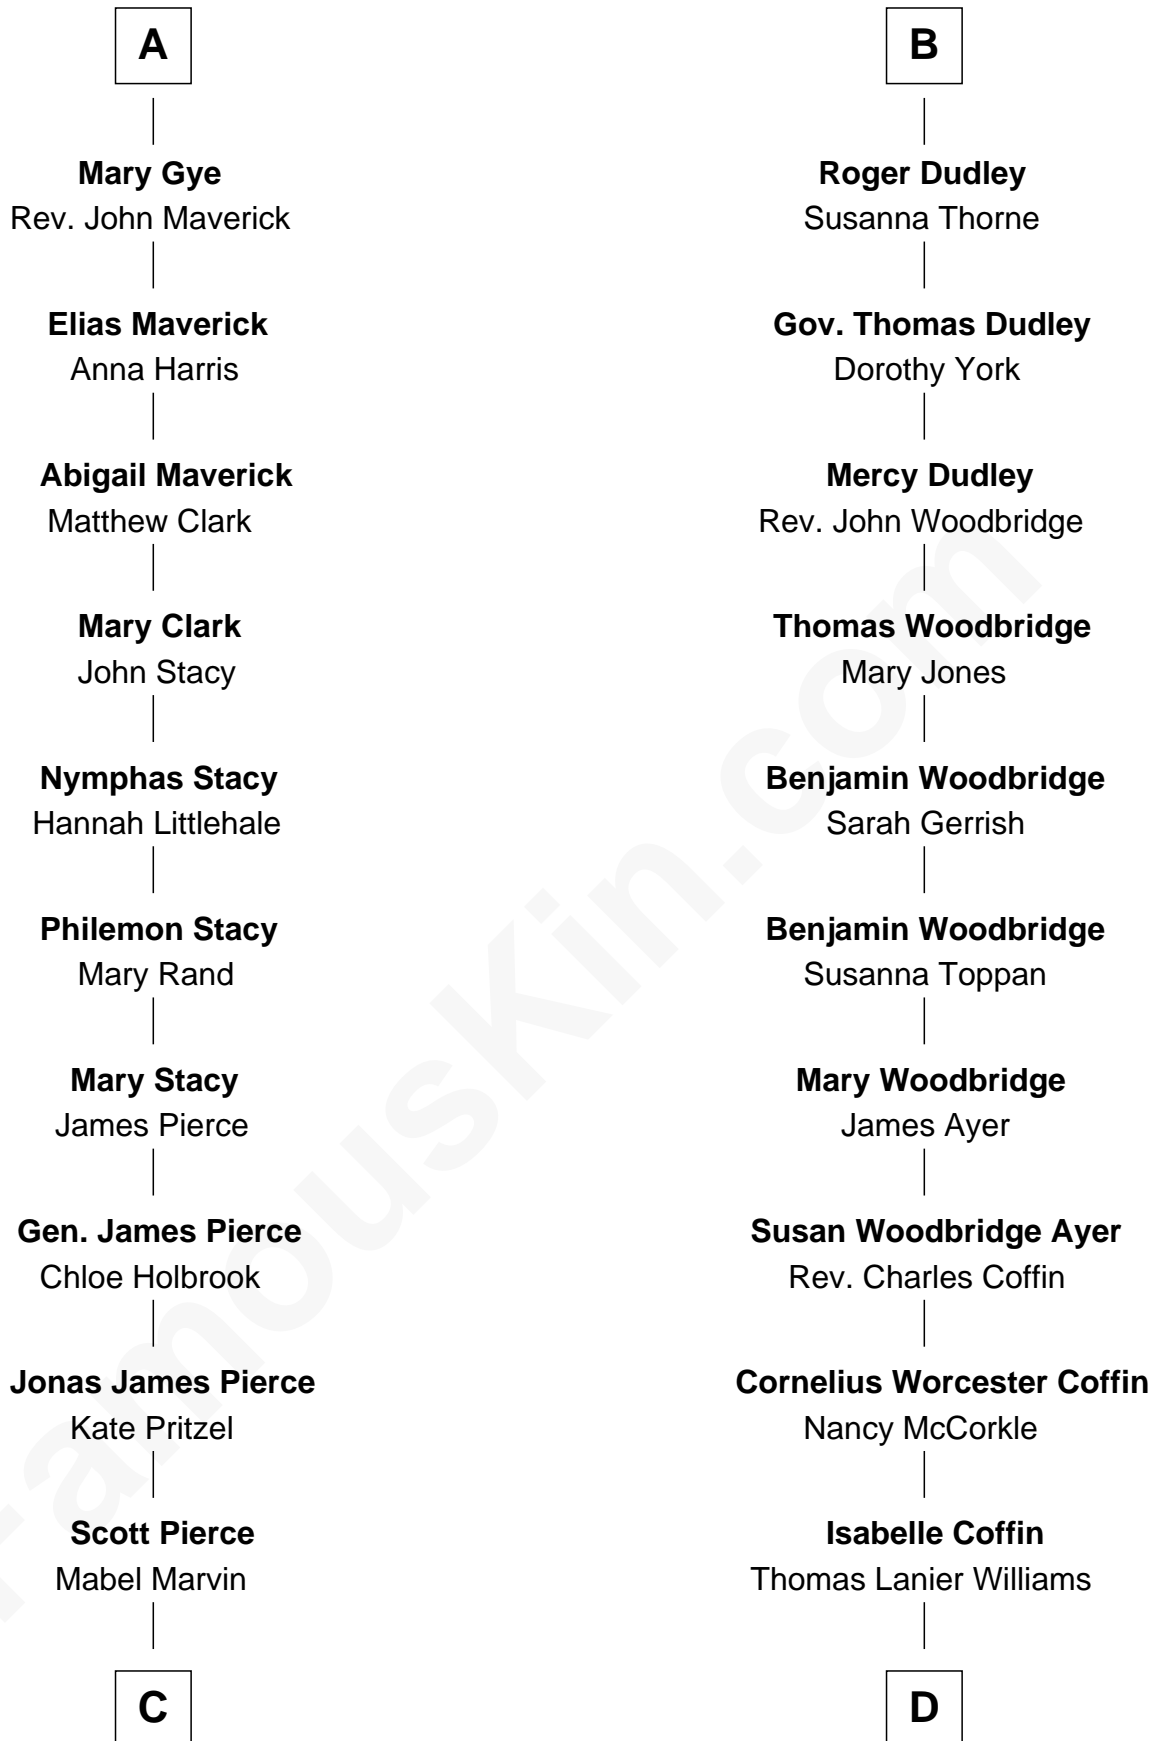

FamousKin.com Relationship Chart of

Jeb Bush

43rd Governor of Florida

18th cousin 1 time removed of

Tennessee Williams

Author of A Streetcar Named Desire

Richard Fitzalan
Eleanor Plantagenet

John Fitzalan
Eleanor Maltravers

Joan Fitzalan
Sir William Echyngam

Joan Echyngam
Sir John Bayntun

Henry Bayntun

Jane Bayntun
Thomas Prowse

Mary Prowse
John Gye

Robert Gye
Grace Dowrish

A

Alice Fitzalan
Sir Thomas de Holand

Eleanor Holand
Edward Cherleton

Joyce Cherleton
Sir John Tiptoft

Joyce Tiptoft
Sir Edmund Sutton

Sir Edward Sutton
Cecily Willoughby

Sir John Sutton
Cecily Grey

Sir Henry Dudley
----- Ashton

Probable

B

FamousKin.com