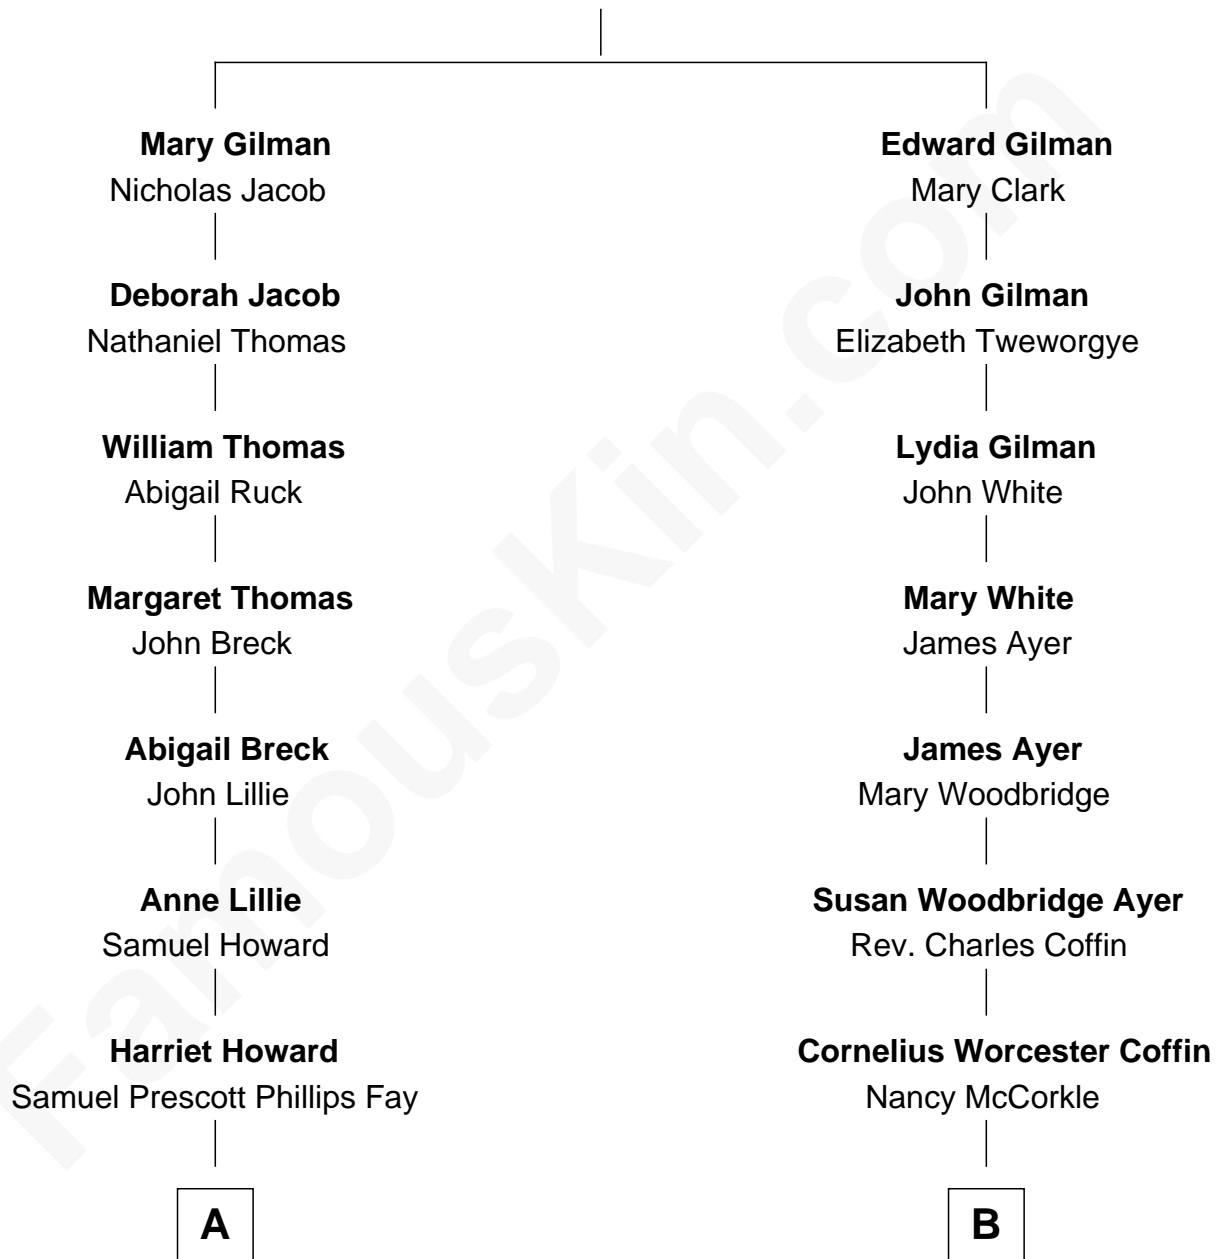

## Relationship Chart of

### Jeb Bush

43rd Governor of Florida

9th cousin 3 times removed of

### Tennessee Williams

Author of *A Streetcar Named Desire*

Edward Gilman

-----

**A**

**Samuel Howard Fay**  
Susan Montfort Shellman

**Harriet Eleanor Fay**  
Rev. James Smith Bush

**Samuel Prescott Bush**  
Flora Sheldon

**Tennessee Williams**  
*Author of A Streetcar Named Desire*

FamousKin.com