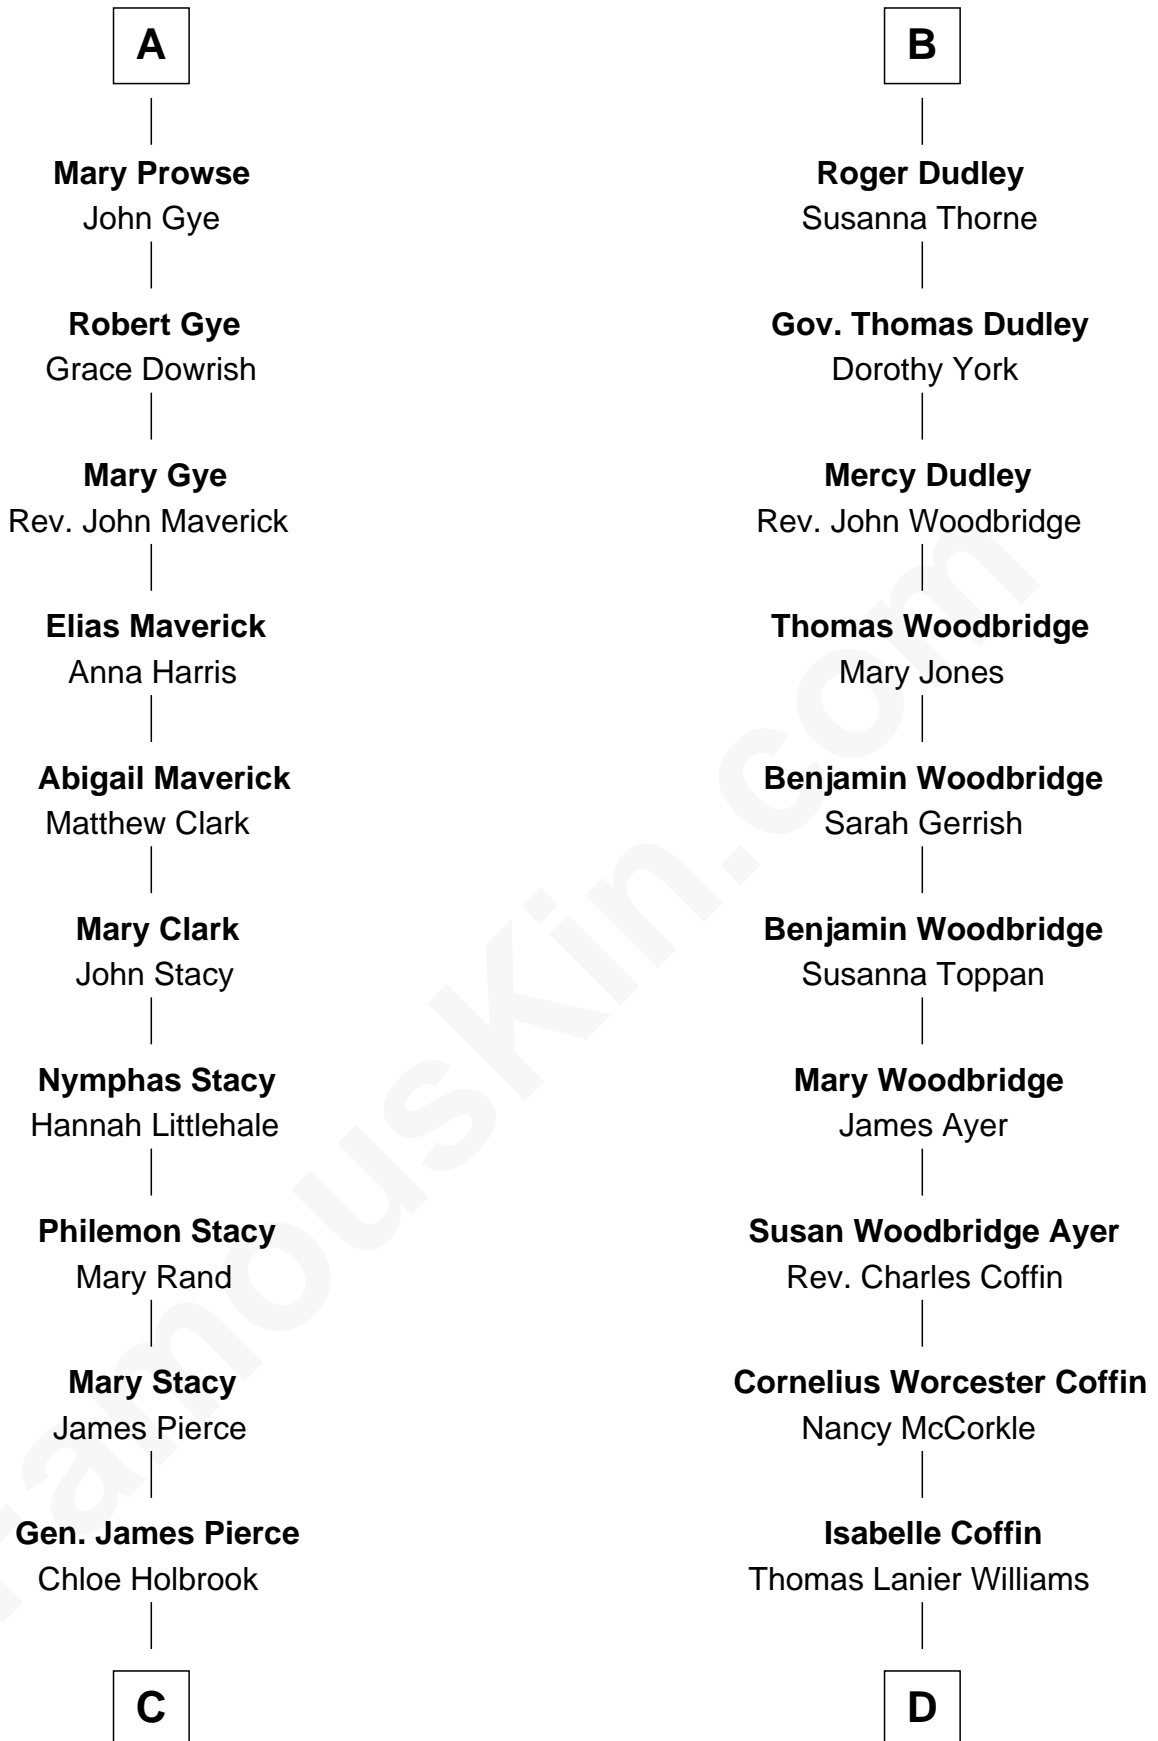

FamousKin.com Relationship Chart of

Jeb Bush

43rd Governor of Florida

18th cousin 3 times removed of

Tennessee Williams

Author of A Streetcar Named Desire

Sir Maurice de Berkeley

Eve la Zouche

Milicent de Berkeley

John Maltravers

Sir John Maltravers

Gwenthin - - - - -

Eleanor Maltravers

John Fitzalan

Joan Fitzalan

Sir William Echyngam

Katherine de Clyvedon

Sir John Berkeley

Elizabeth Betteshorne

Elizabeth Berkeley

Sir John Sutton

Sir Edmund Sutton

Joyce Tiptoft

Sir Edward Sutton

Cecily Willoughby

Sir John Sutton

Cecily Grey

Sir Henry Dudley

- - - - - Ashton

Probable

B

FamousKin.com