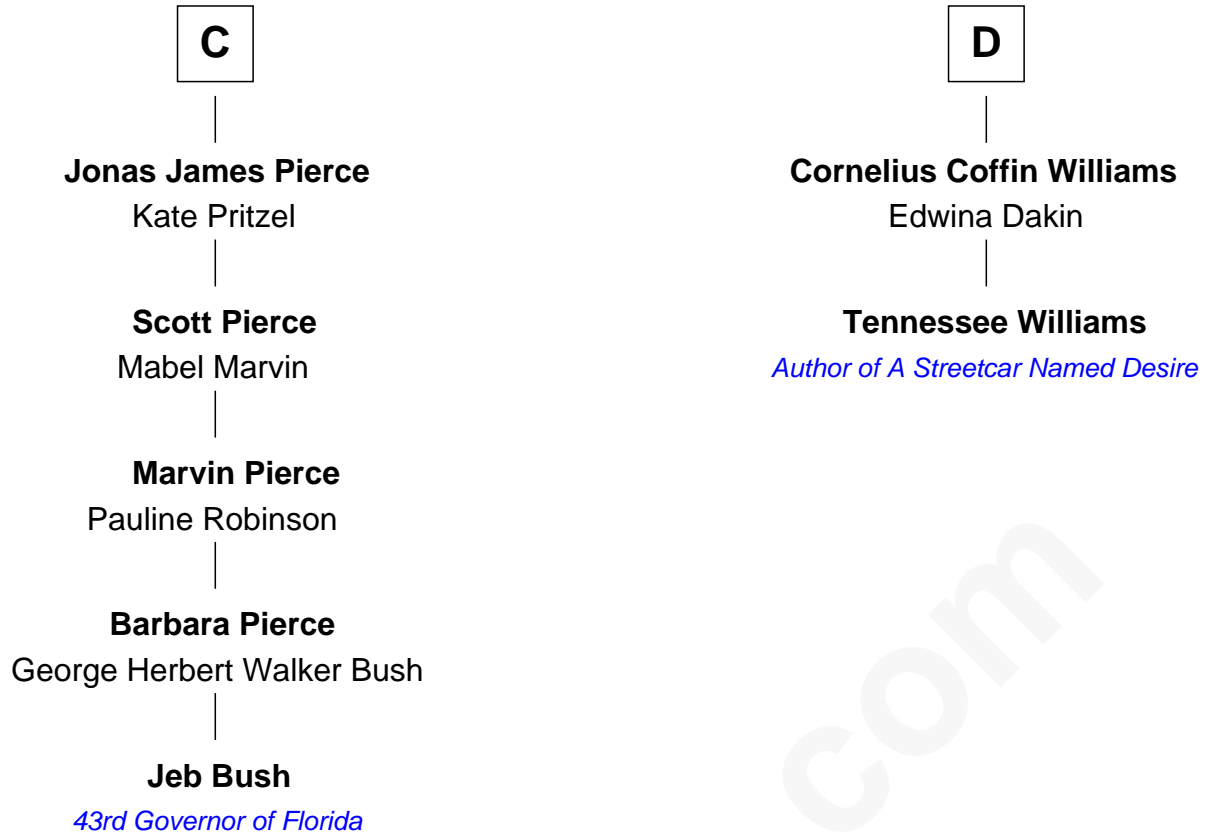

FamousKin.com Relationship Chart of

Jeb Bush

43rd Governor of Florida

18th cousin 3 times removed of

Tennessee Williams

Author of A Streetcar Named Desire

Sir Maurice de Berkeley

Eve la Zouche

Joan Echyngam

Sir John Bayntun

Henry Bayntun

- - - - -

Jane Bayntun

Thomas Prowse

A

Thomas de Berkeley

Katherine de Clyvedon

Sir John Berkeley

Elizabeth Betteshorne

Elizabeth Berkeley

Sir John Sutton

Sir Edmund Sutton

Joyce Tiptoft

Sir Edward Sutton

Cecily Willoughby

Sir John Sutton

Cecily Grey

Sir Henry Dudley

- - - - - Ashton

Probable

B

FamousKin.com