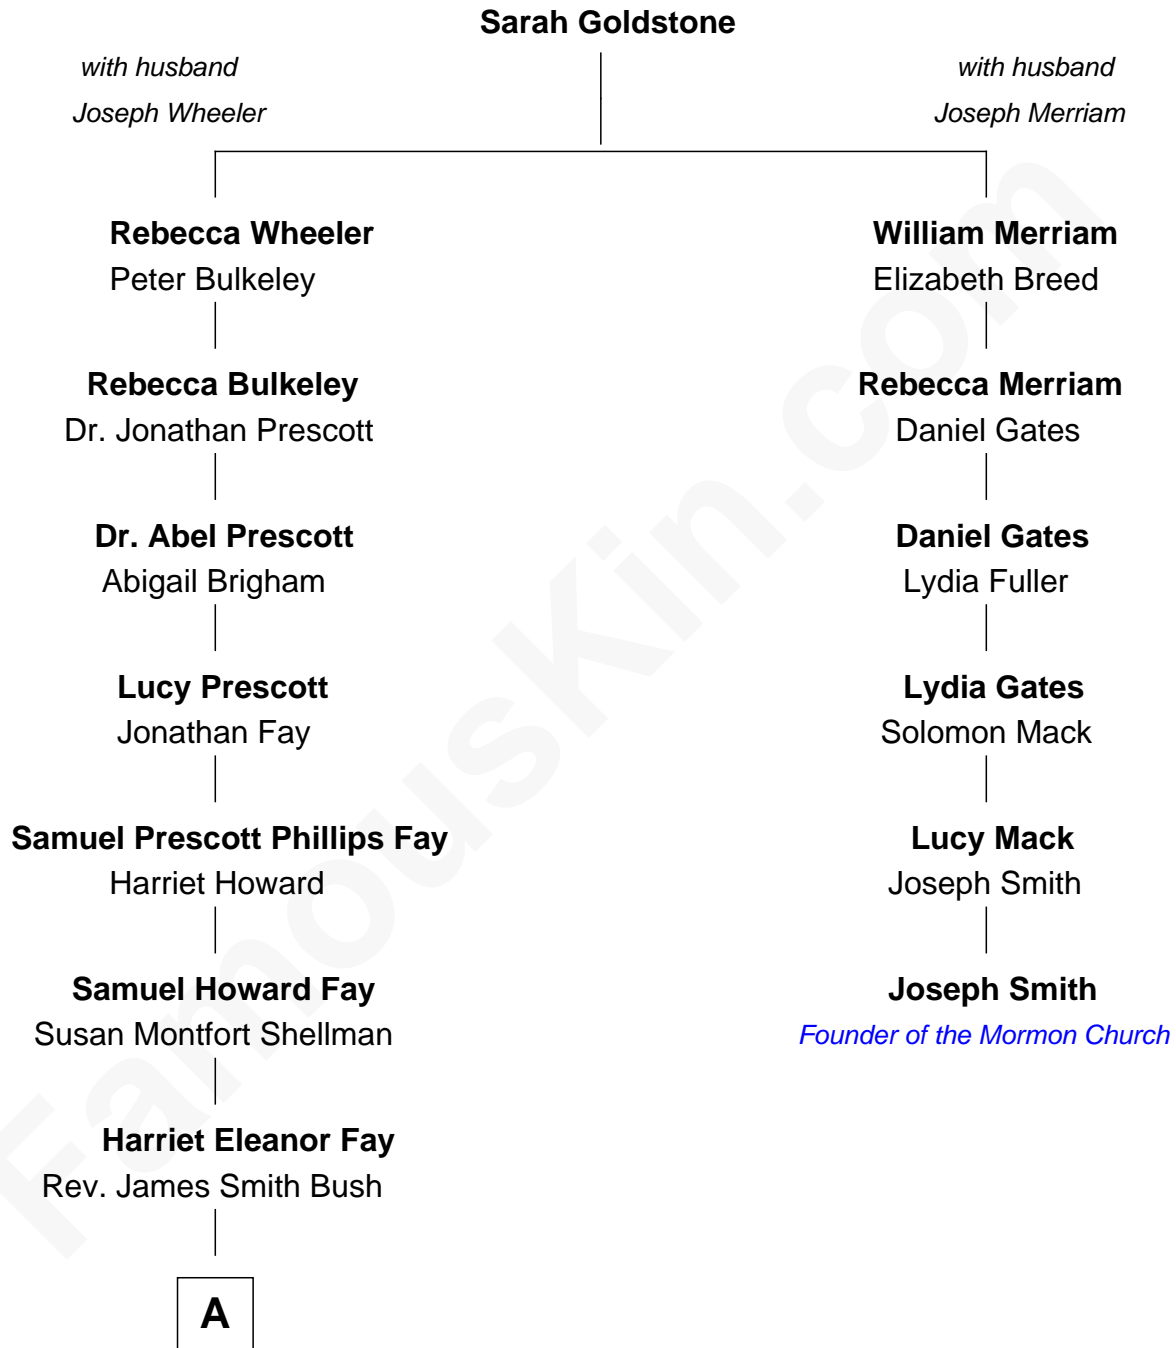

# FamousKin.com Relationship Chart of

**Jeb Bush**

*43rd Governor of Florida*

5th cousin 5 times removed of

**Joseph Smith**

*Founder of the Mormon Church*

FamousKin.com