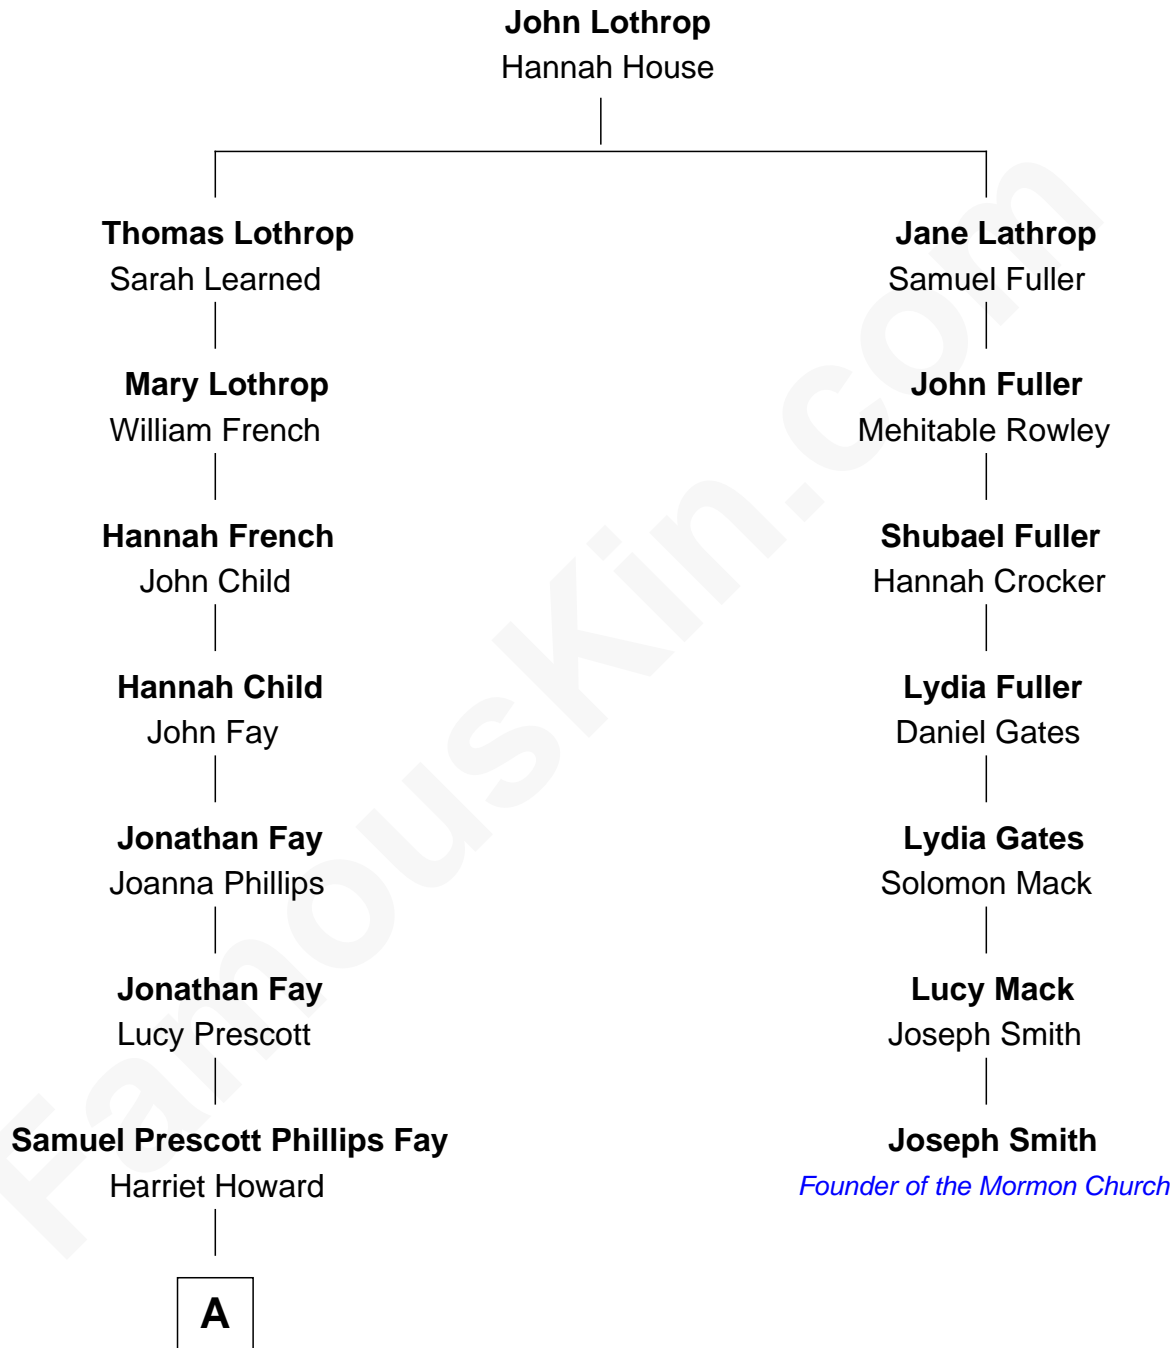

FamousKin.com Relationship Chart of

Jeb Bush

43rd Governor of Florida

6th cousin 6 times removed of

Joseph Smith

Founder of the Mormon Church

A

—
Samuel Howard Fay
Susan Montfort Shellman

—
Harriet Eleanor Fay
Rev. James Smith Bush

—
Samuel Prescott Bush
Flora Sheldon

—
Prescott Sheldon Bush
Dorothy Wear Walker

—
George Herbert Walker Bush
Barbara Pierce

—
Jeb Bush
43rd Governor of Florida