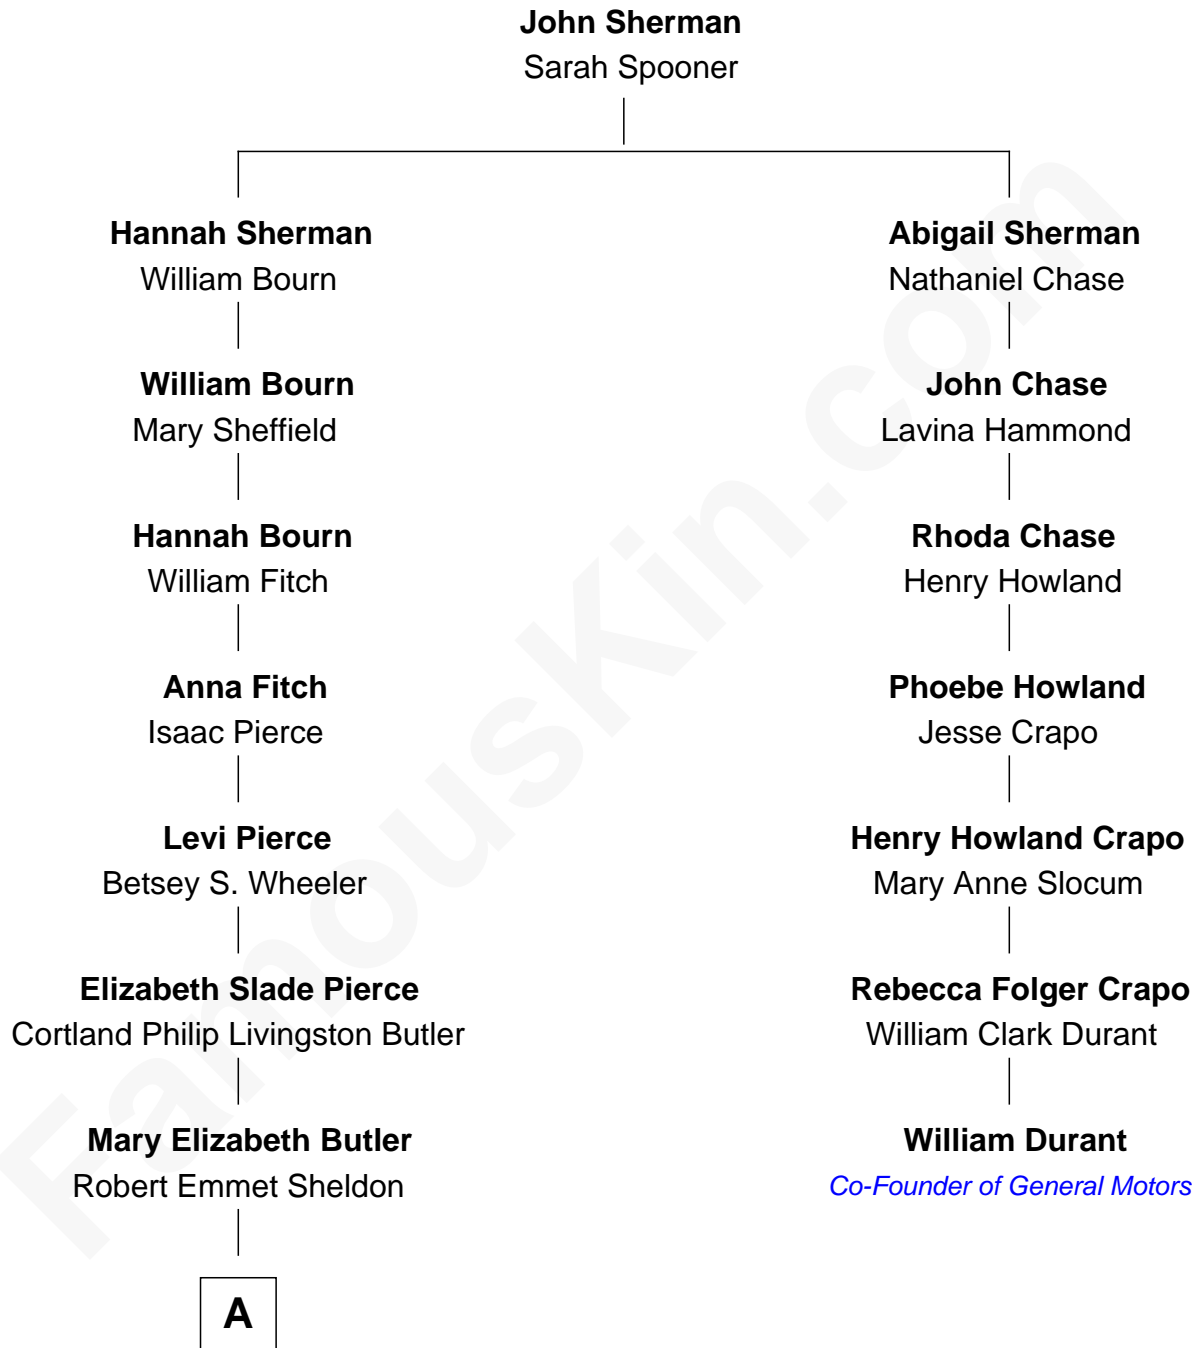

FamousKin.com Relationship Chart of

Jeb Bush

43rd Governor of Florida

6th cousin 4 times removed of

William Durant

Co-Founder of General Motors and Founder of Frigidaire

A

—
Flora Sheldon
Samuel Prescott Bush

—
Prescott Sheldon Bush
Dorothy Wear Walker

—
George Herbert Walker Bush
Barbara Pierce

—
Jeb Bush
43rd Governor of Florida

FamousKin.com