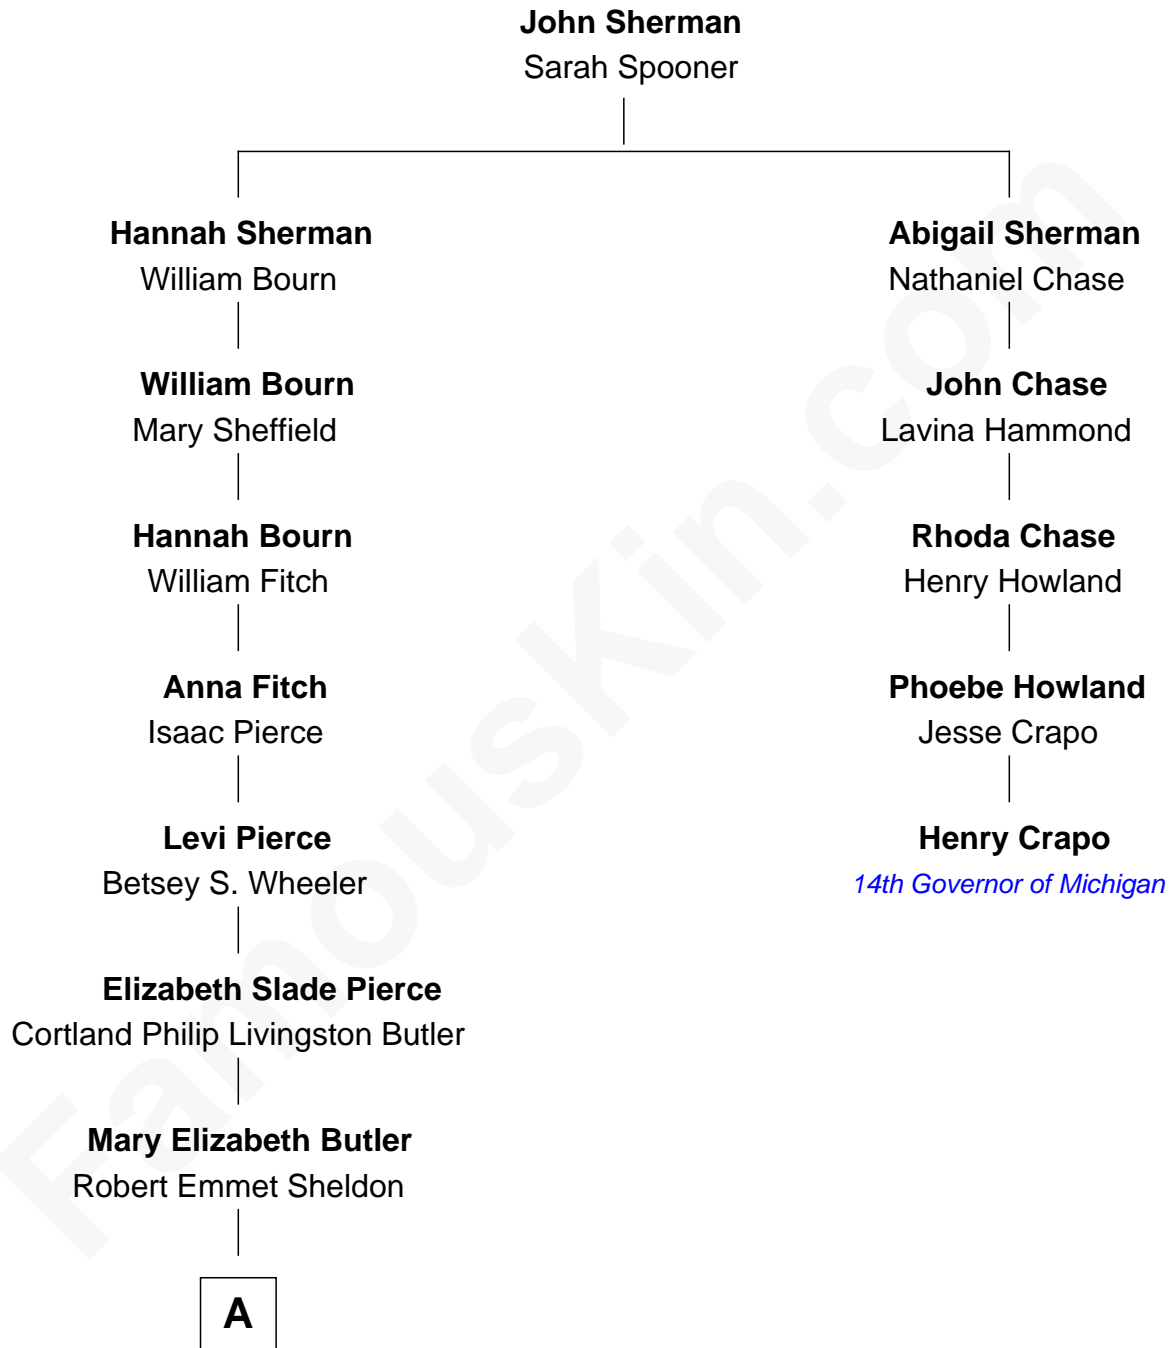

# FamousKin.com Relationship Chart of

**Jeb Bush**

*43rd Governor of Florida*

4th cousin 6 times removed of

**Henry Crapo**

*14th Governor of Michigan*

**A**

—  
**Flora Sheldon**  
Samuel Prescott Bush

—  
**Prescott Sheldon Bush**  
Dorothy Wear Walker

—  
**George Herbert Walker Bush**  
Barbara Pierce

—  
**Jeb Bush**  
*43rd Governor of Florida*

FamousKin.com