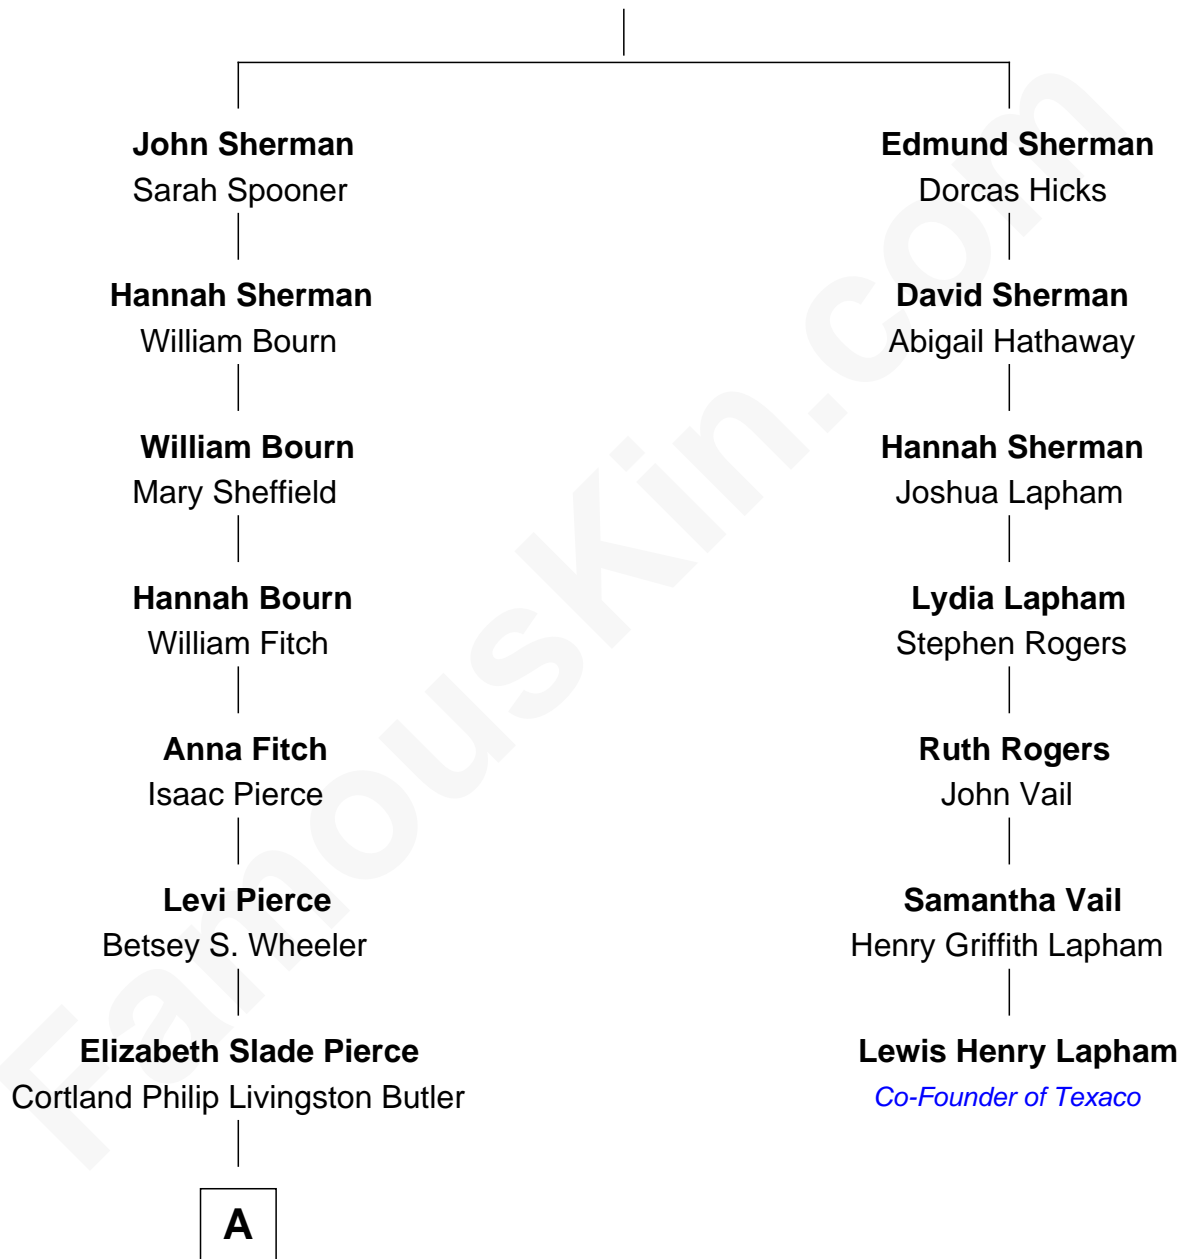

# FamousKin.com Relationship Chart of

**Jeb Bush**

*43rd Governor of Florida*

6th cousin 5 times removed of

**Lewis Henry Lapham**

*Co-Founder of Texaco*

**Philip Sherman**

Sarah Odding

**A**

—  
**Mary Elizabeth Butler**  
Robert Emmet Sheldon

—  
**Flora Sheldon**  
Samuel Prescott Bush

—  
**Prescott Sheldon Bush**  
Dorothy Wear Walker

—  
**George Herbert Walker Bush**  
Barbara Pierce