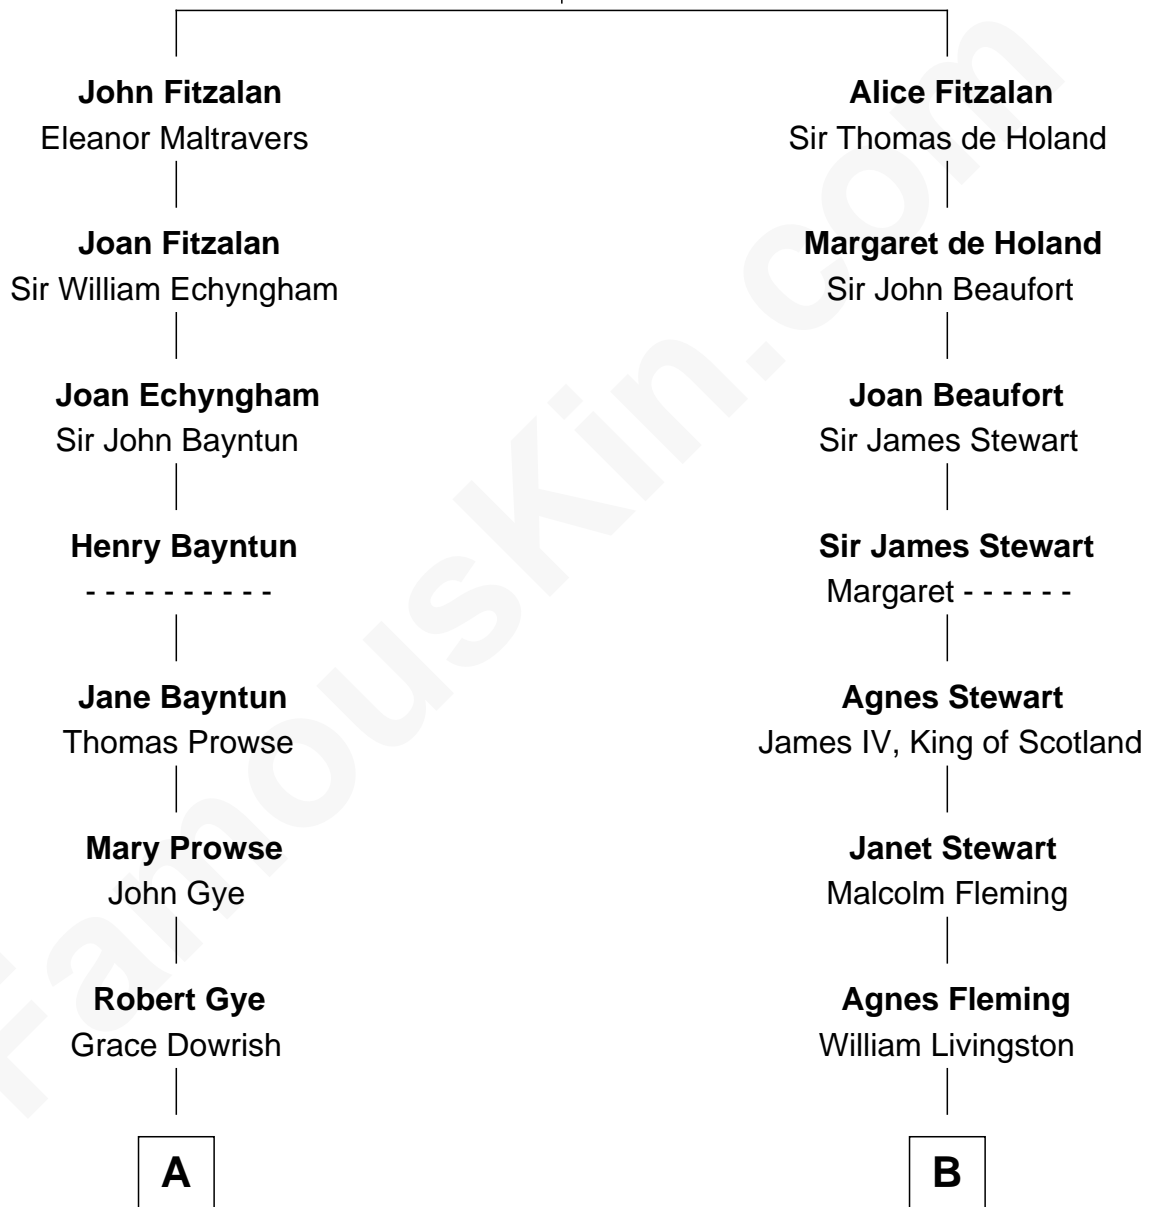

FamousKin.com Relationship Chart of

Jeb Bush

43rd Governor of Florida

19th cousin of

Howard Dean

79th Governor of Vermont

Richard Fitzalan
Eleanor Plantagenet

C

Marvin Pierce
Pauline Robinson

Barbara Pierce
George Herbert Walker Bush

Jeb Bush
43rd Governor of Florida

D

James William Maitland
Sylvia Wigglesworth

Andrea Belden Maitland
Howard Brush Dean

Howard Dean
79th Governor of Vermont