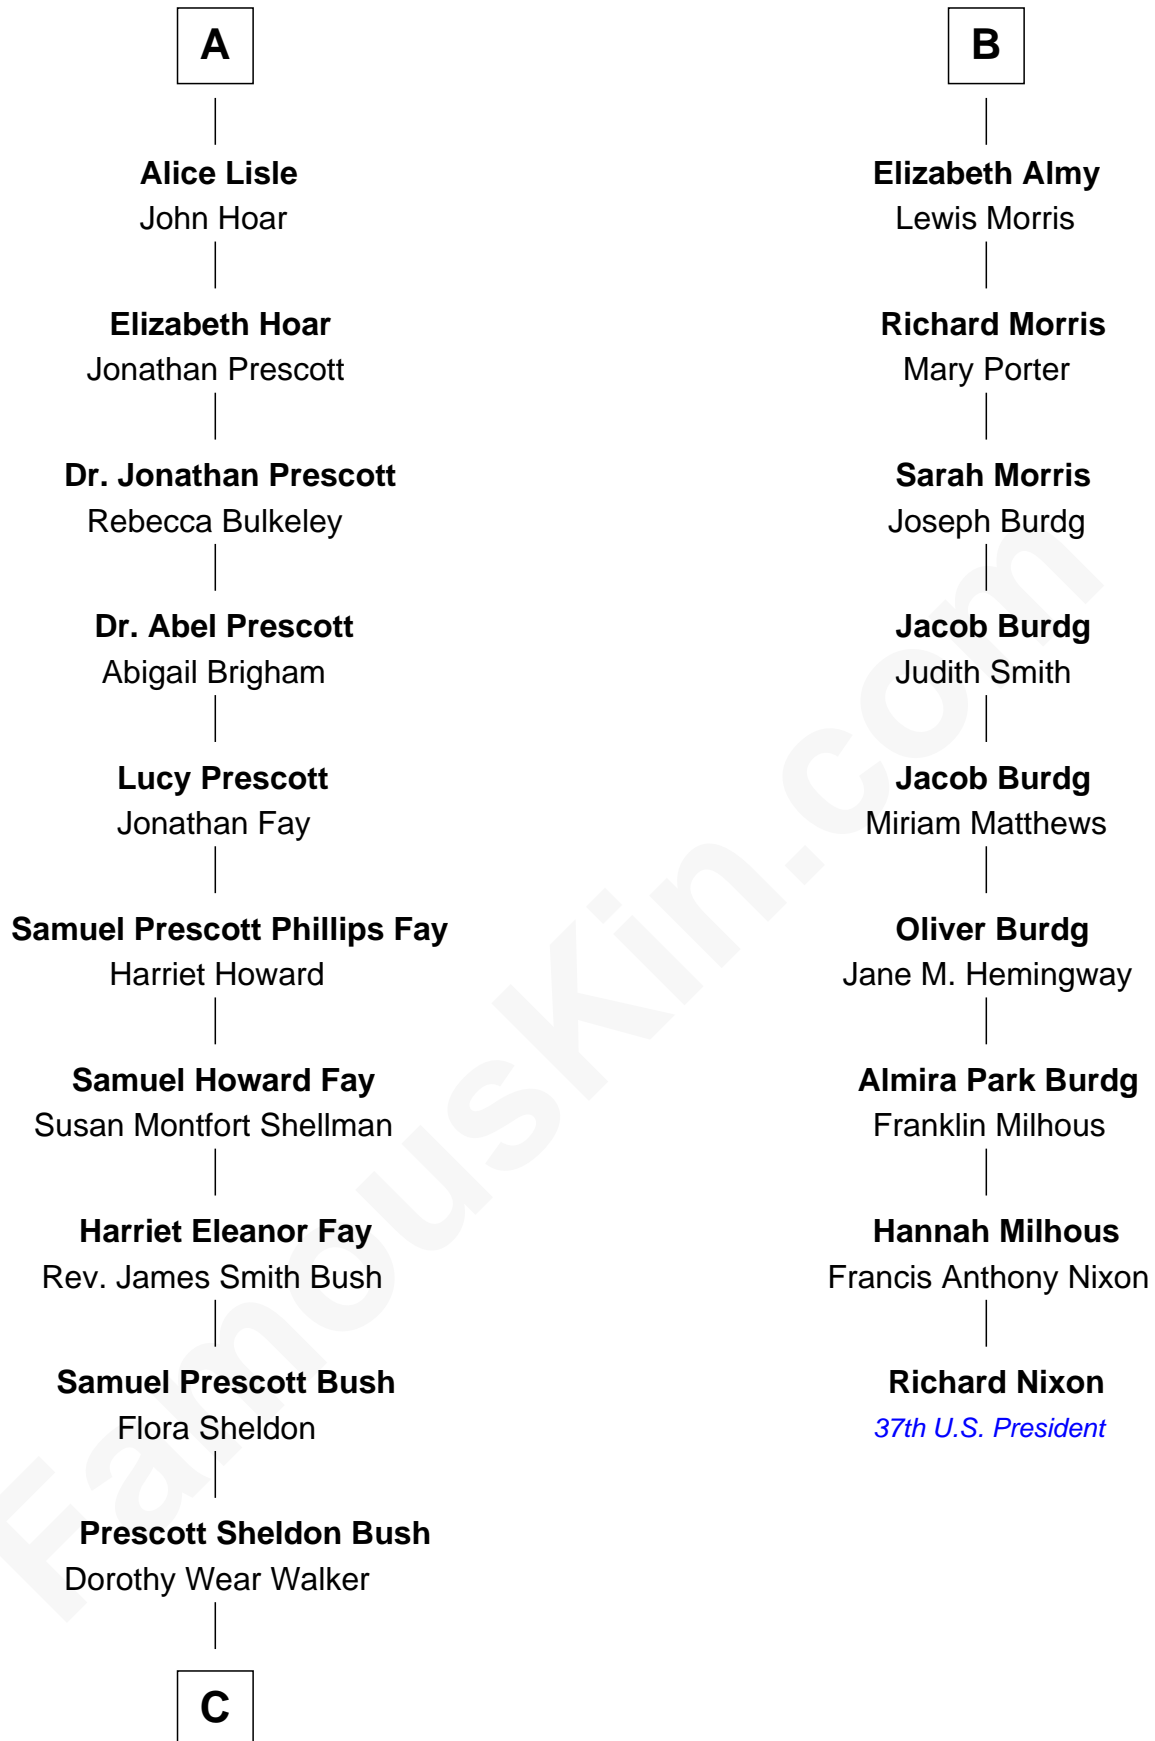

FamousKin.com

Relationship Chart of

Jeb Bush

43rd Governor of Florida

15th cousin 3 times removed of

Richard Nixon

37th U.S. President

Sir Humphrey Stafford

Eleanor Aylesbury

C

George Herbert Walker Bush

Barbara Pierce

Jeb Bush

43rd Governor of Florida

FamousKin.com