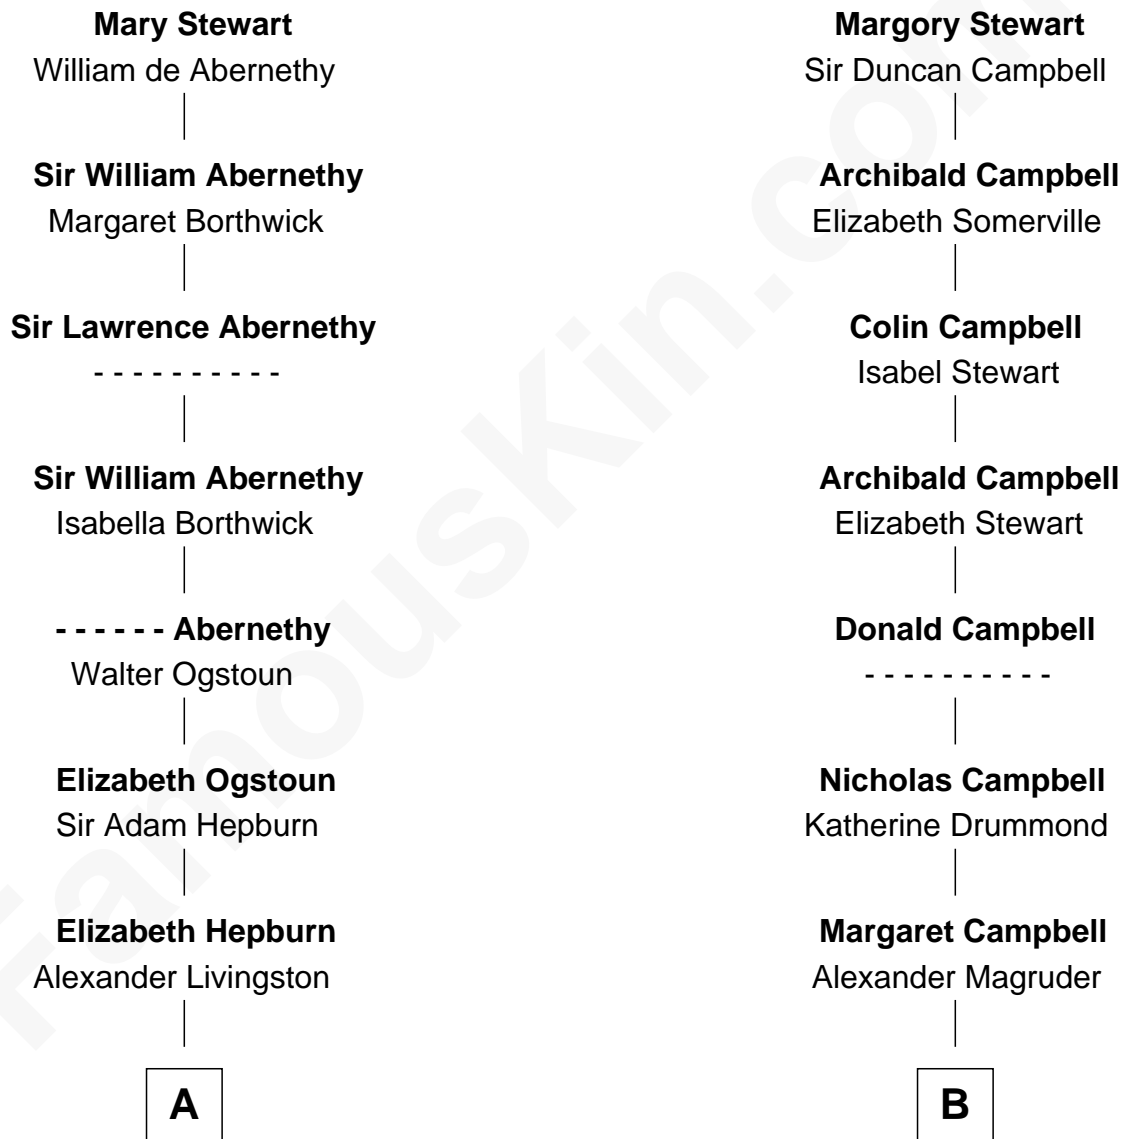

# FamousKin.com Relationship Chart of

**Jeb Bush**

*43rd Governor of Florida*

18th cousin 3 times removed of

**Joanne Woodward**

*Movie Actress*

**Robert Stewart**  
Margaret Graham

FamousKin.com