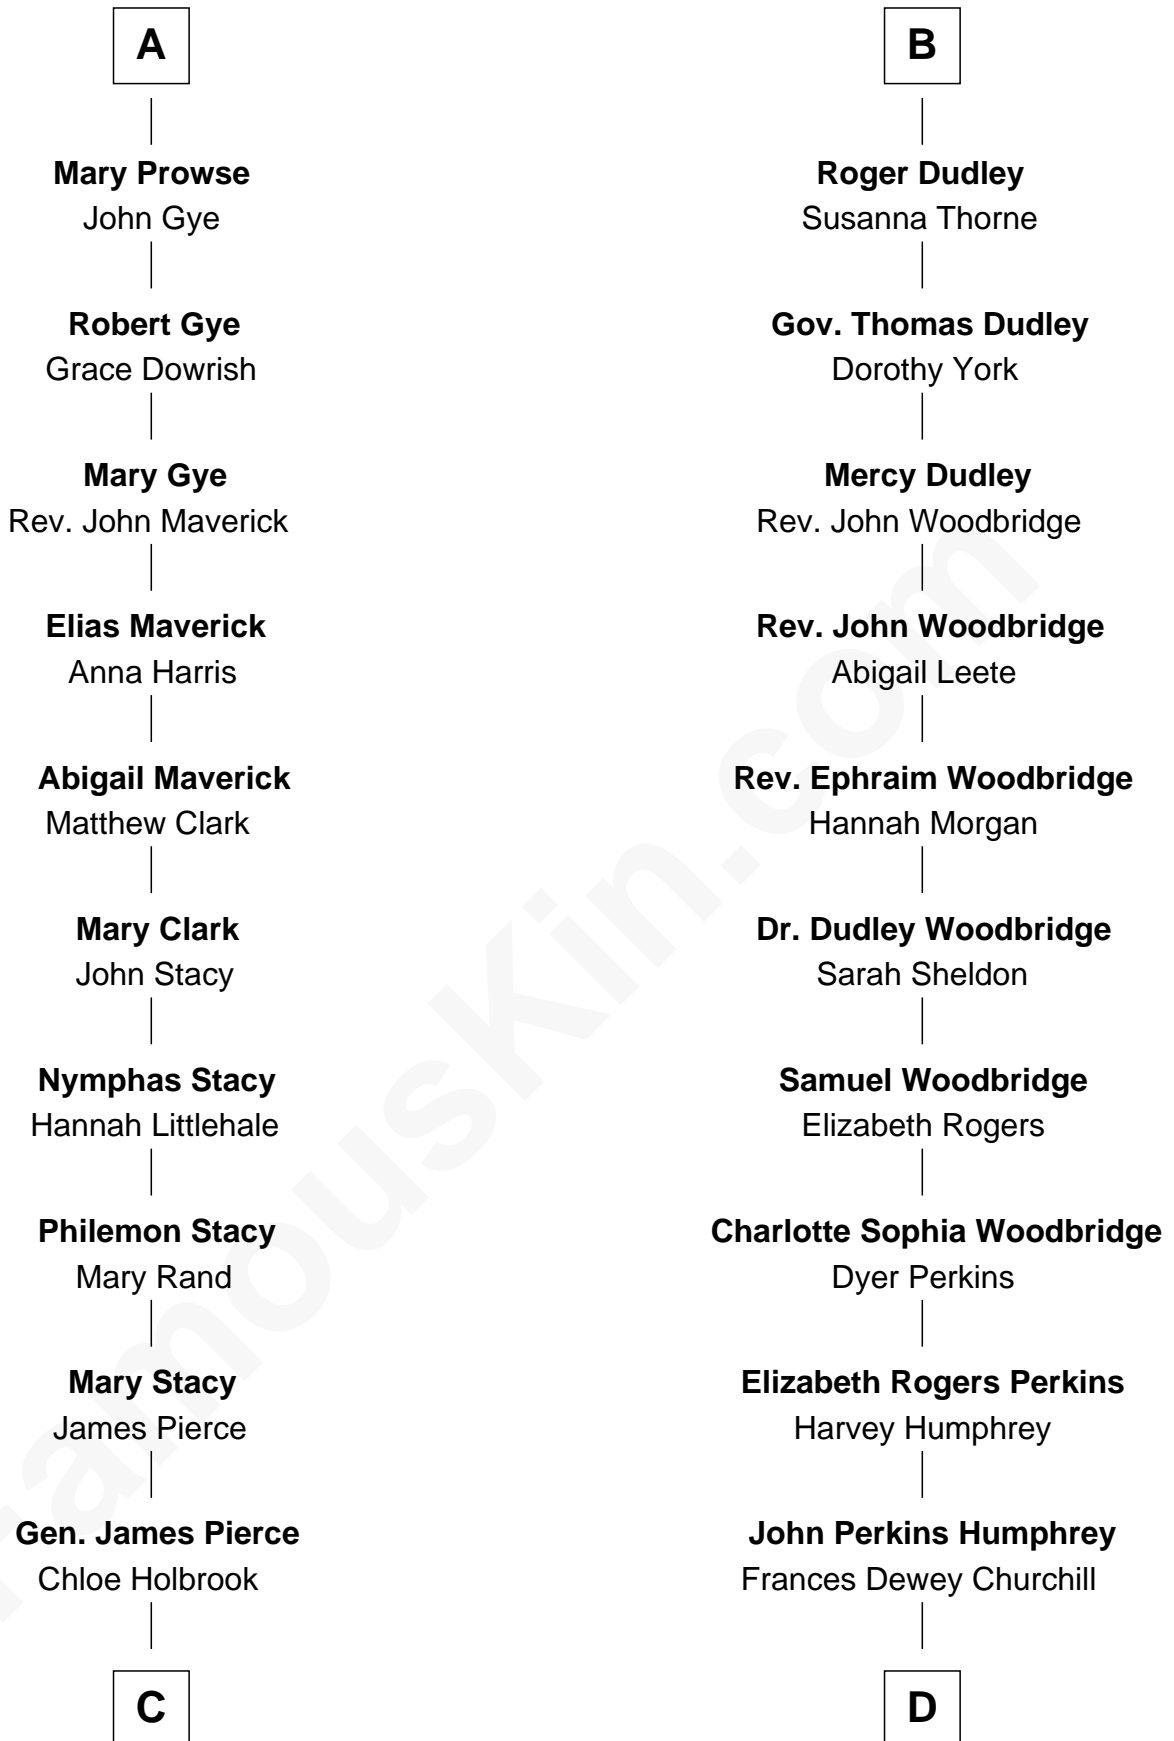

Milicent de Berkeley

John Maltravers

Sir John Maltravers

Gwenthin - - - - -

Eleanor Maltravers

John Fitzalan

Joan Fitzalan

Sir William Echyngam

Joan Echyngam

Sir John Bayntun

Henry Bayntun

- - - - -

Jane Bayntun

Thomas Prowse

A

Thomas de Berkeley

Katherine de Clyvedon

Sir John Berkeley

Elizabeth Betteshorne

Elizabeth Berkeley

Sir John Sutton

Sir Edmund Sutton

Joyce Tiptoft

Sir Edward Sutton

Cecily Willoughby

Sir John Sutton

Cecily Grey

Sir Henry Dudley

- - - - - Ashton

Probable

B

FamousKin.com