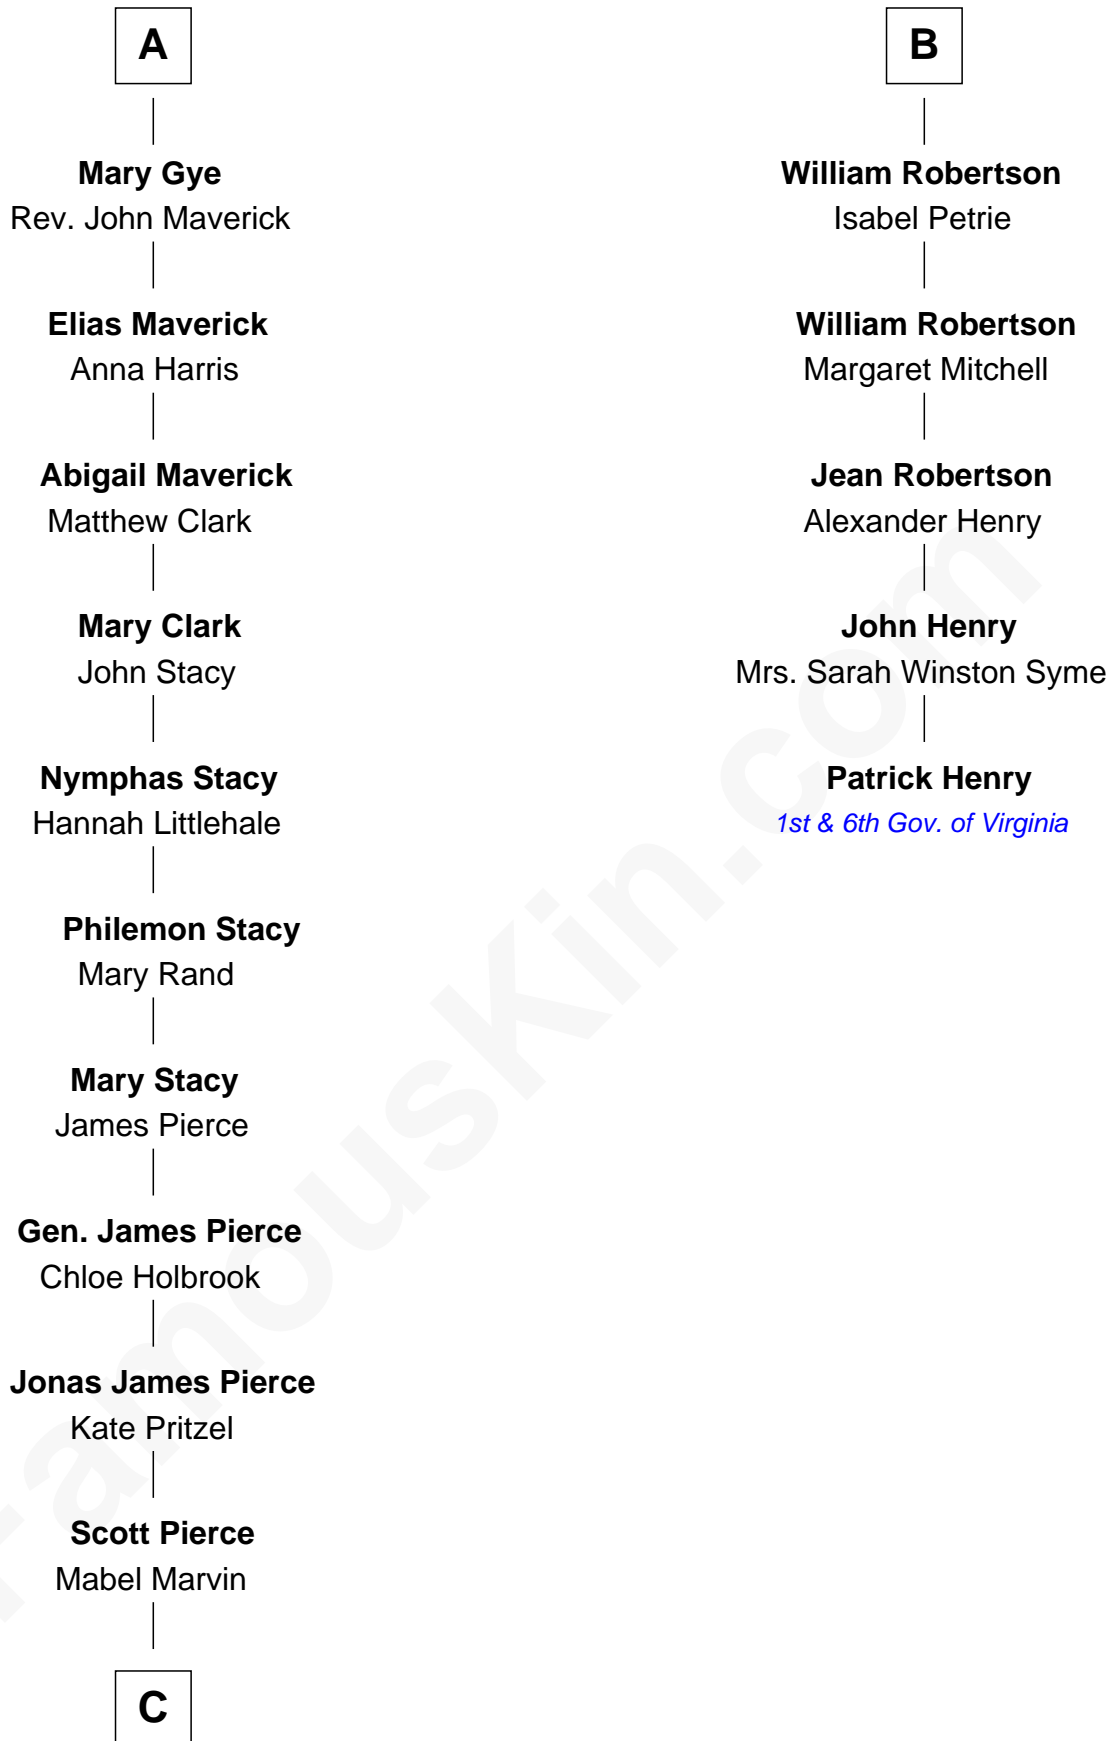

FamousKin.com Relationship Chart of

Jeb Bush

43rd Governor of Florida

11th cousin 8 times removed of

Patrick Henry

1st and 6th Governor of Virginia

Richard Fitzalan
Eleanor Plantagenet

John Fitzalan
Eleanor Maltravers

Alice Fitzalan
Sir Thomas de Holand

Joan Fitzalan
Sir William Echyngham

Margaret de Holand
Sir John Beaufort

Joan Echyngham
Sir John Bayntun

Joan Beaufort
Sir James Stewart

Henry Bayntun

John Stewart
Eleanor Sinclair

Jane Bayntun
Thomas Prowse

Elizabeth Stewart
Alexander Robertson

Mary Prowse
John Gye

John Robertson
Margaret Crichton

Robert Gye
Grace Dowrish

David Robertson
----- Innes

A

B