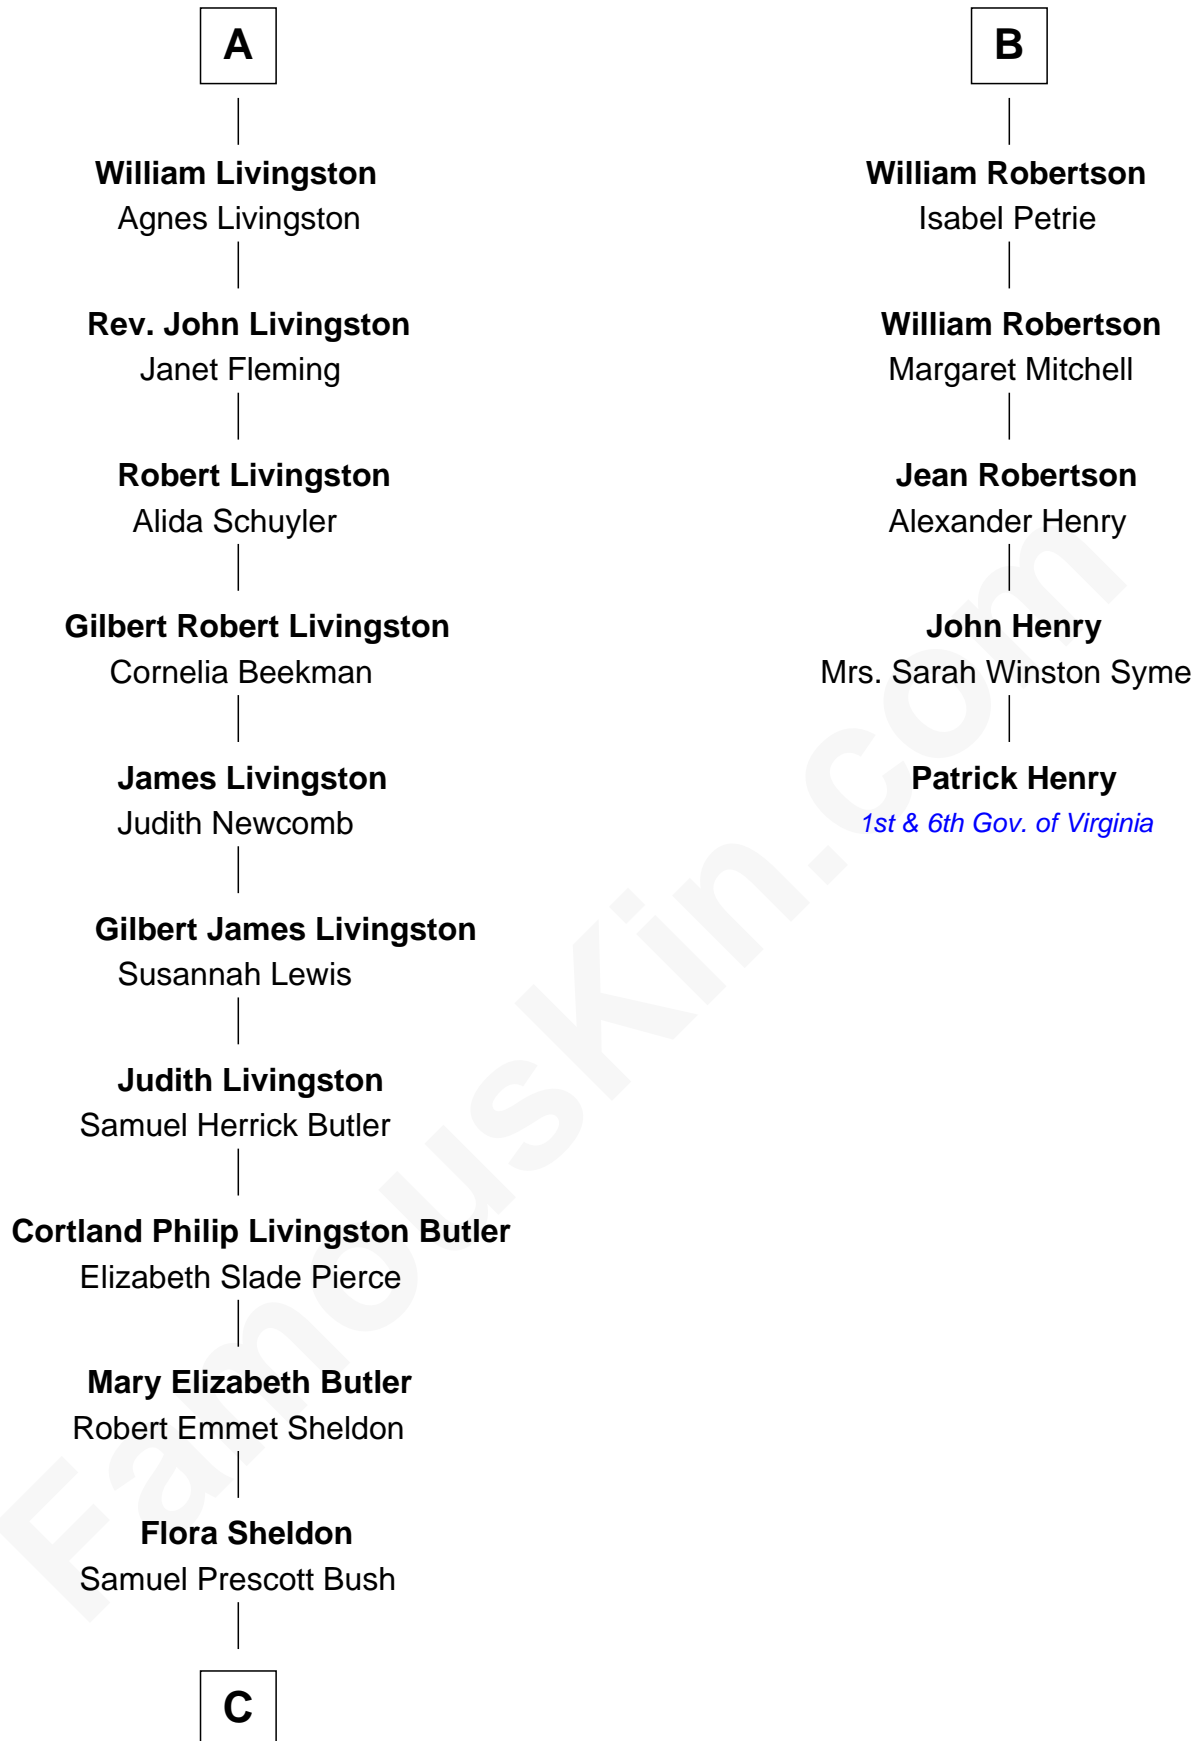

# FamousKin.com Relationship Chart of

**Jeb Bush**

*43rd Governor of Florida*

11th cousin 8 times removed of

**Patrick Henry**

*1st and 6th Governor of Virginia*

**Robert II, King of Scotland**

Euphemia of Ross

**C**

—  
**Prescott Sheldon Bush**

Dorothy Wear Walker

—  
**George Herbert Walker Bush**

Barbara Pierce

—  
**Jeb Bush**

*43rd Governor of Florida*

FamousKin.com