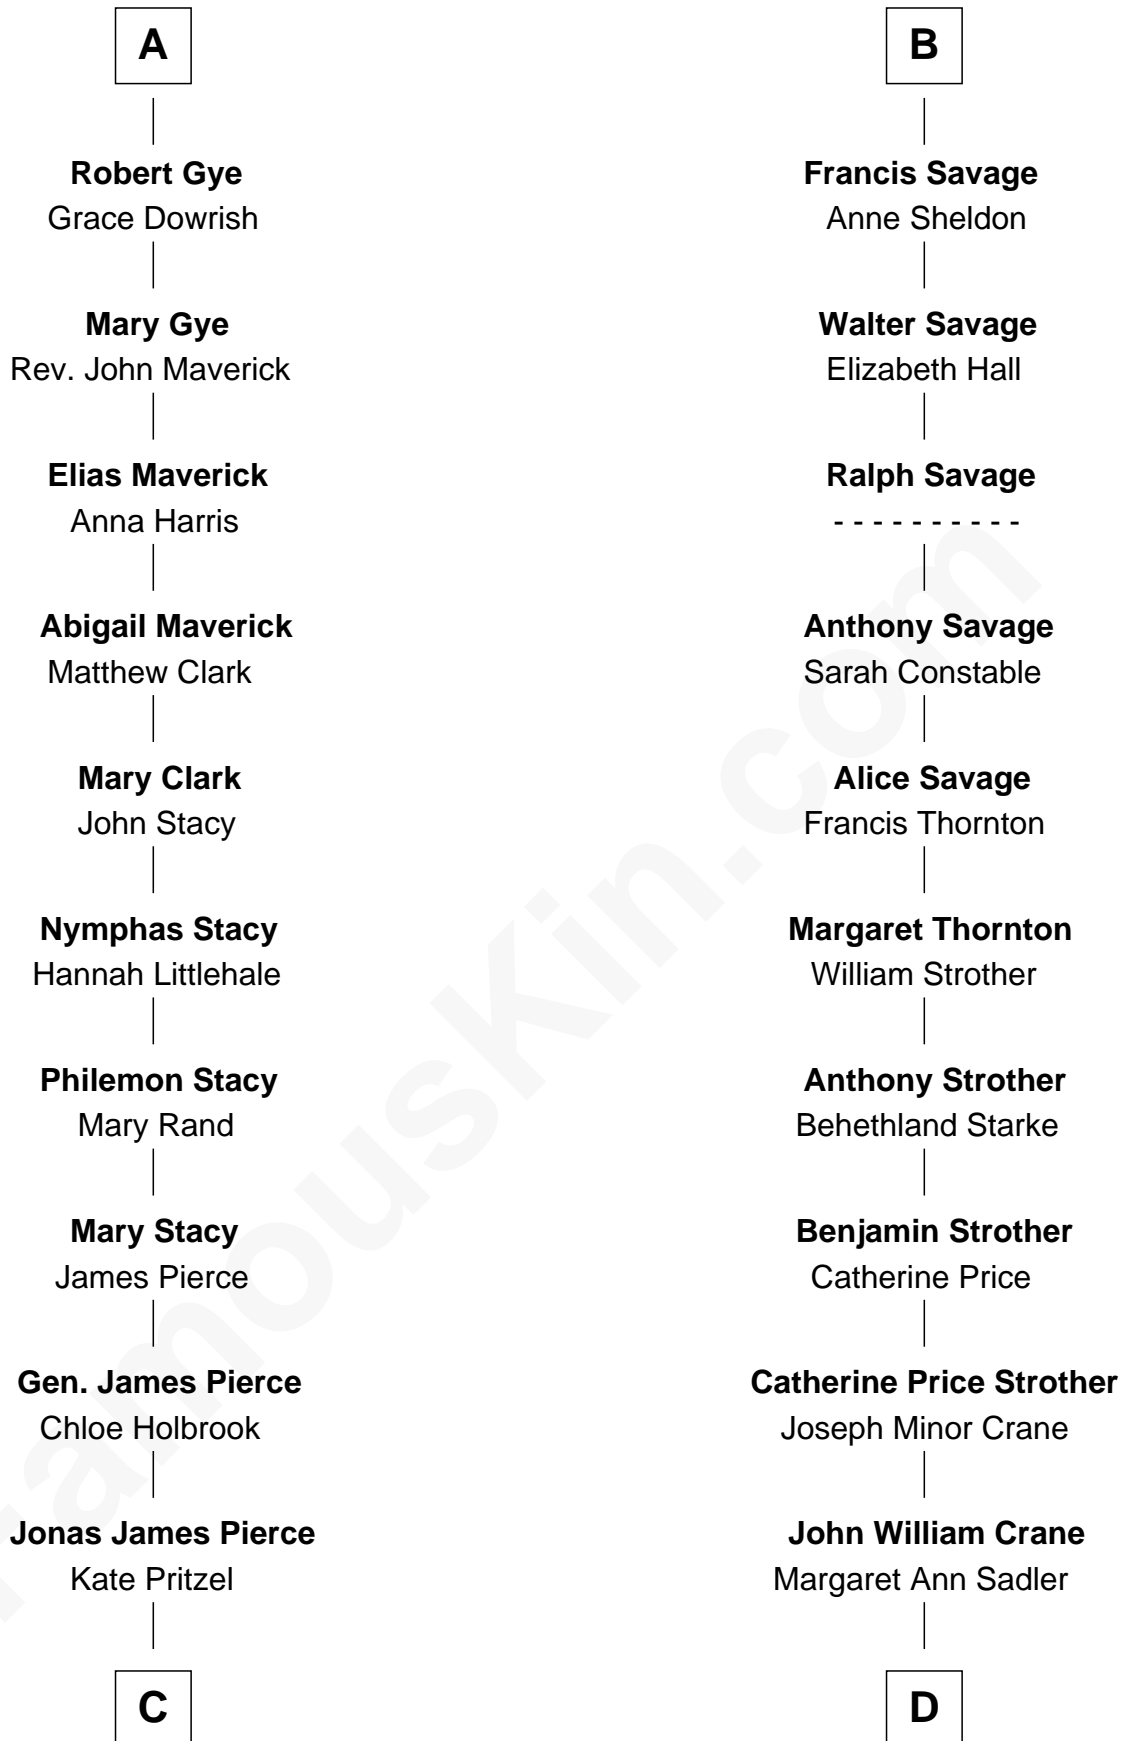

FamousKin.com Relationship Chart of

Jeb Bush

43rd Governor of Florida

19th cousin 1 time removed of

Randolph Scott

Movie Actor

Henry Plantagenet

Maud de Chaworth

FamousKin.com