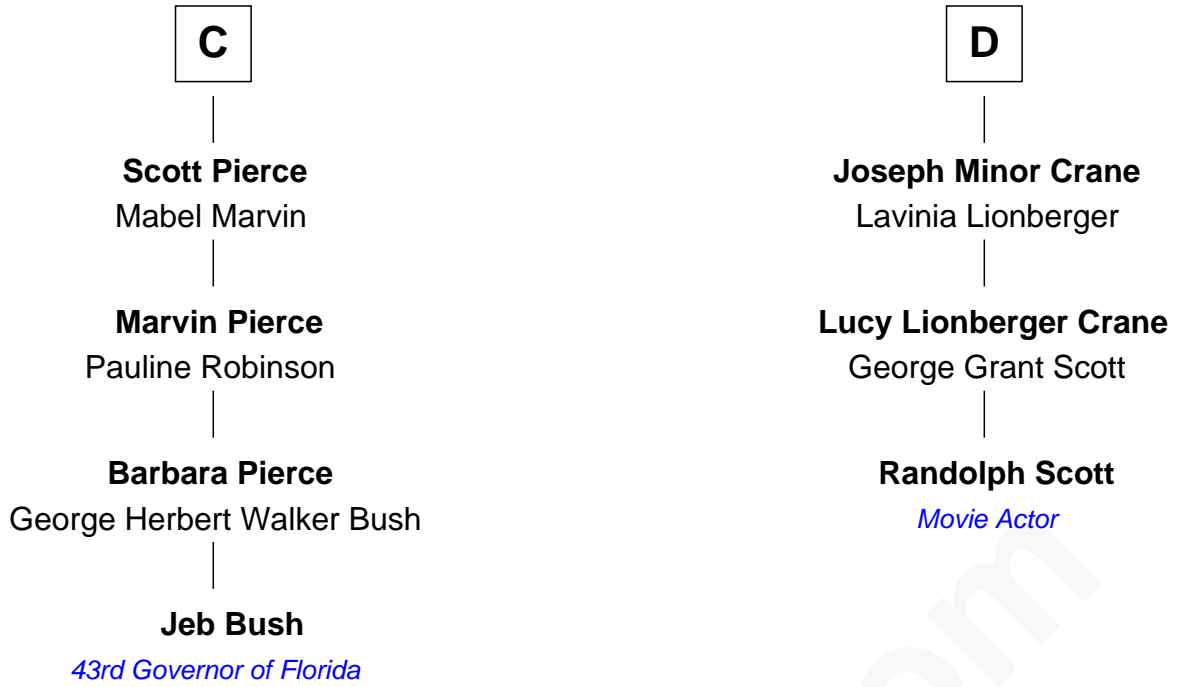

FamousKin.com Relationship Chart of

Jeb Bush

43rd Governor of Florida

19th cousin 1 time removed of

Randolph Scott

Movie Actor

Edmund Fitzalan

Alice de Warenne

Richard Fitzalan
Eleanor Plantagenet

John Fitzalan
Eleanor Maltravers

Joan Fitzalan
Sir William Echyngnam

Joan Echyngnam
Sir John Bayntun

Henry Bayntun

Jane Bayntun
Thomas Prowse

Mary Prowse
John Gye

A

Richard Fitzalan
Eleanor Plantagenet

Sir Richard Fitzalan
Elizabeth de Bohun

Elizabeth Fitzalan
Sir Robert Goushill

Joan Goushill
Sir Thomas Stanley

Katherine Stanley
Sir John Savage

Sir Christopher Savage
Anne Stanley

Sir Christopher Savage
Anne Lygon

B

FamousKin.com