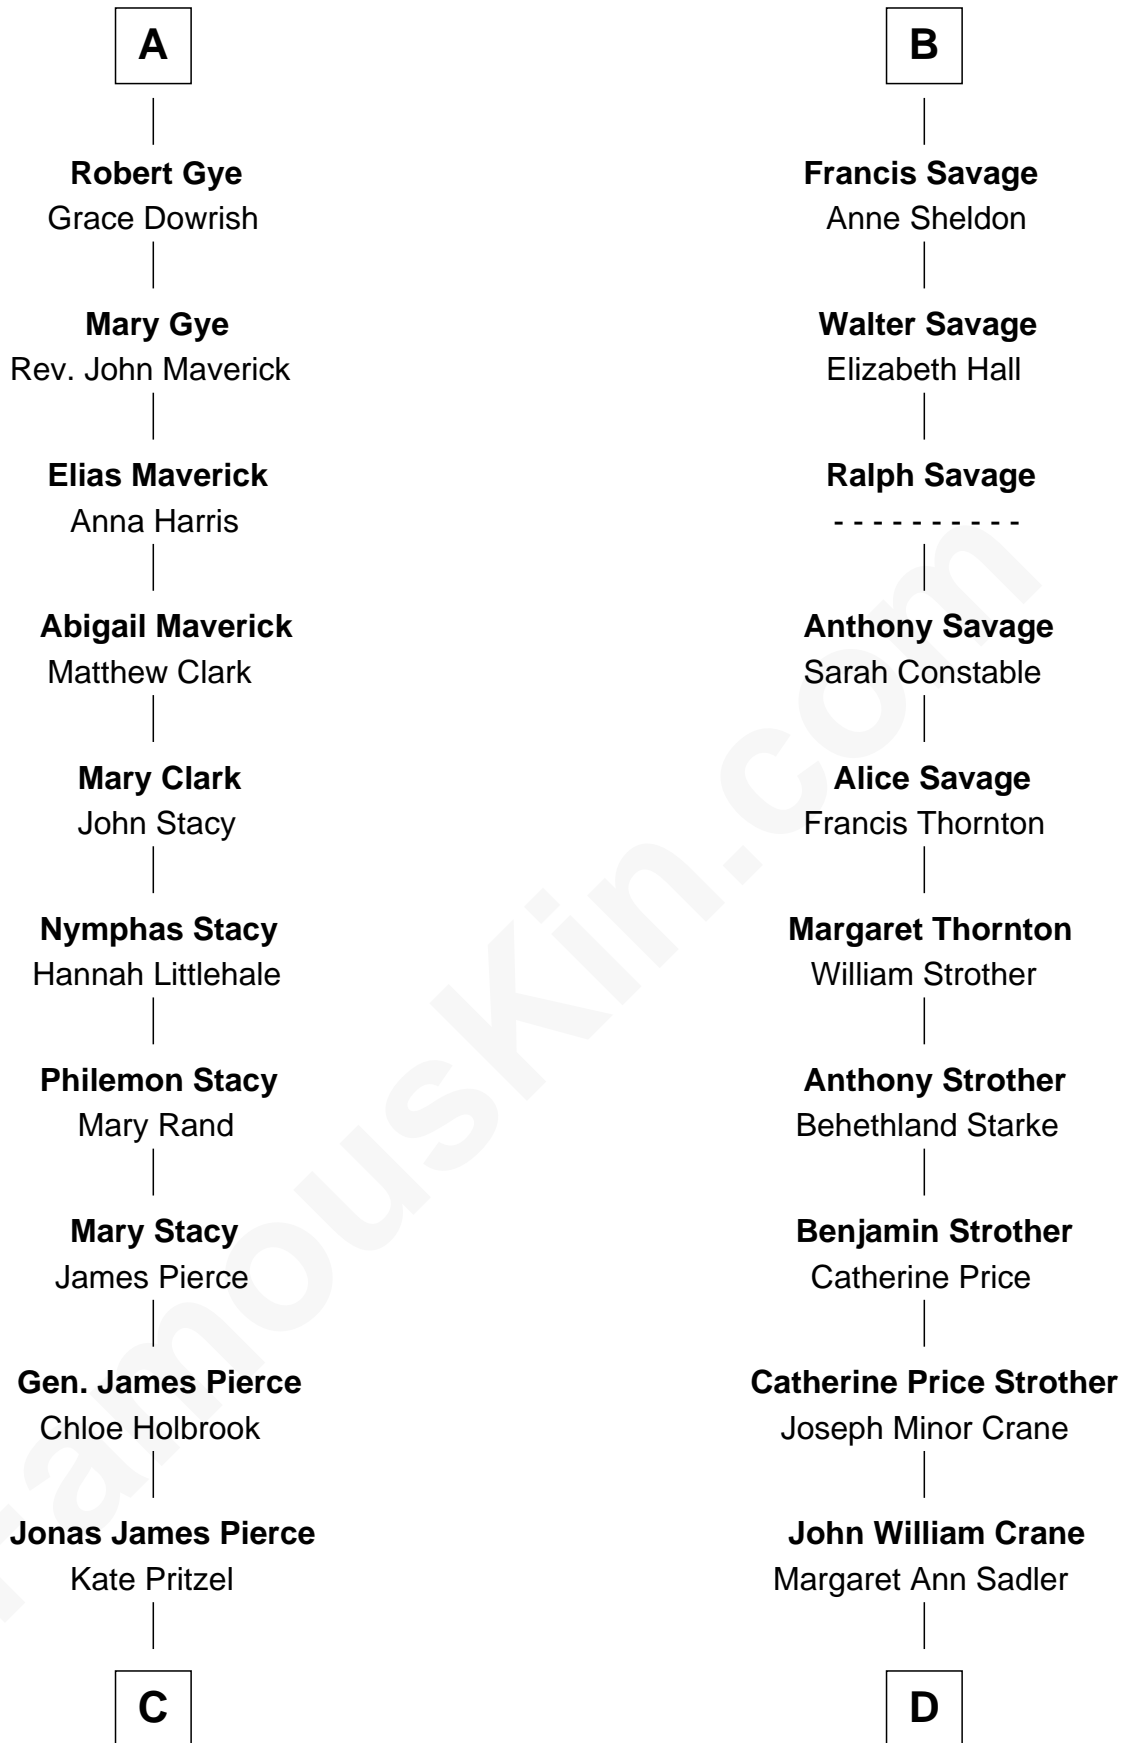

FamousKin.com Relationship Chart of

Jeb Bush

43rd Governor of Florida

19th cousin 1 time removed of

Randolph Scott

Movie Actor

Edmund Fitzalan

Alice de Warenne

Richard Fitzalan
Eleanor Plantagenet

John Fitzalan
Eleanor Maltravers

Joan Fitzalan
Sir William Echyngnam

Joan Echyngnam
Sir John Bayntun

Henry Bayntun

Jane Bayntun
Thomas Prowse

Mary Prowse
John Gye

A

Richard Fitzalan
Eleanor Plantagenet

Sir Richard Fitzalan
Elizabeth de Bohun

Elizabeth Fitzalan
Sir Robert Goushill

Joan Goushill
Sir Thomas Stanley

Katherine Stanley
Sir John Savage

Sir Christopher Savage
Anne Stanley

Sir Christopher Savage
Anne Lygon

B

FamousKin.com