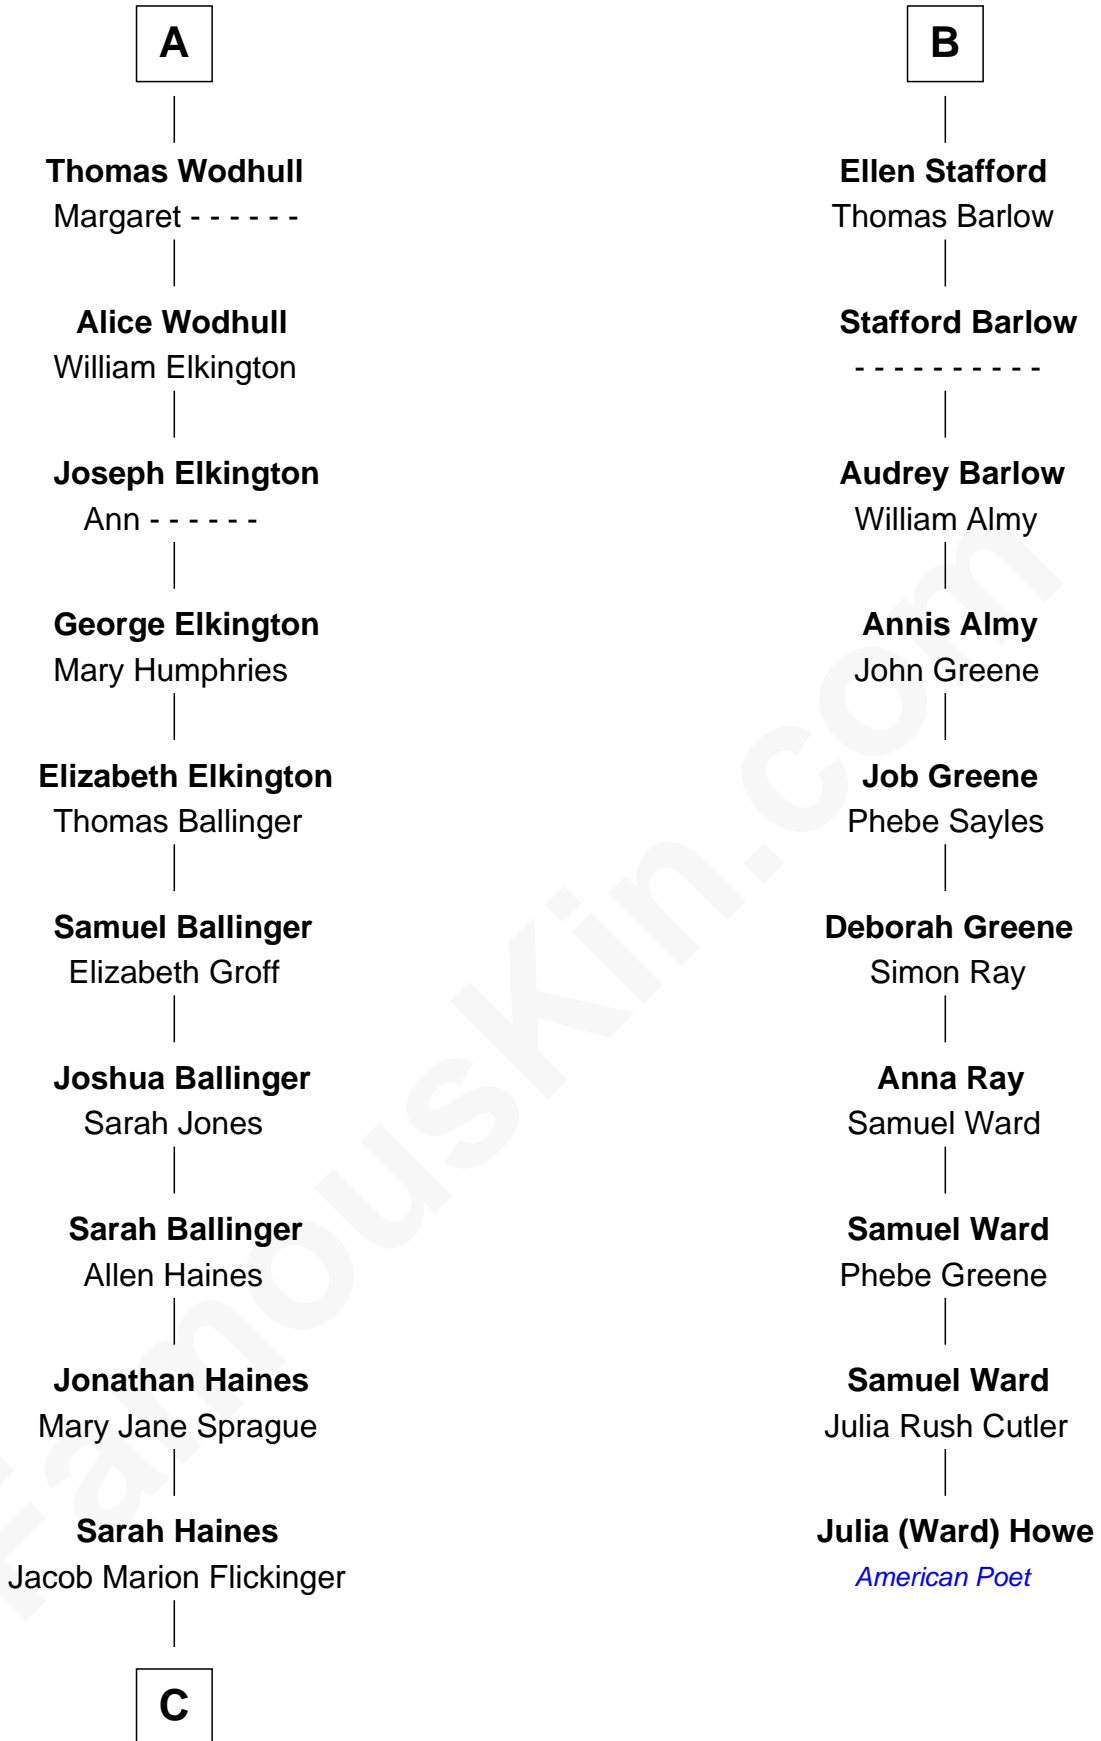

# FamousKin.com Relationship Chart of

**Jeb Bush**

*43rd Governor of Florida*

16th cousin 4 times removed of

**Julia (Ward) Howe**

*Author of "The Battle Hymn of the Republic"*

**C**

—  
**Lulu Dell Flickinger**  
James Edgar Robinson

—  
**Pauline Robinson**  
Marvin Pierce

—  
**Barbara Pierce**  
George Herbert Walker Bush

—  
**Jeb Bush**  
*43rd Governor of Florida*

FamousKin.com