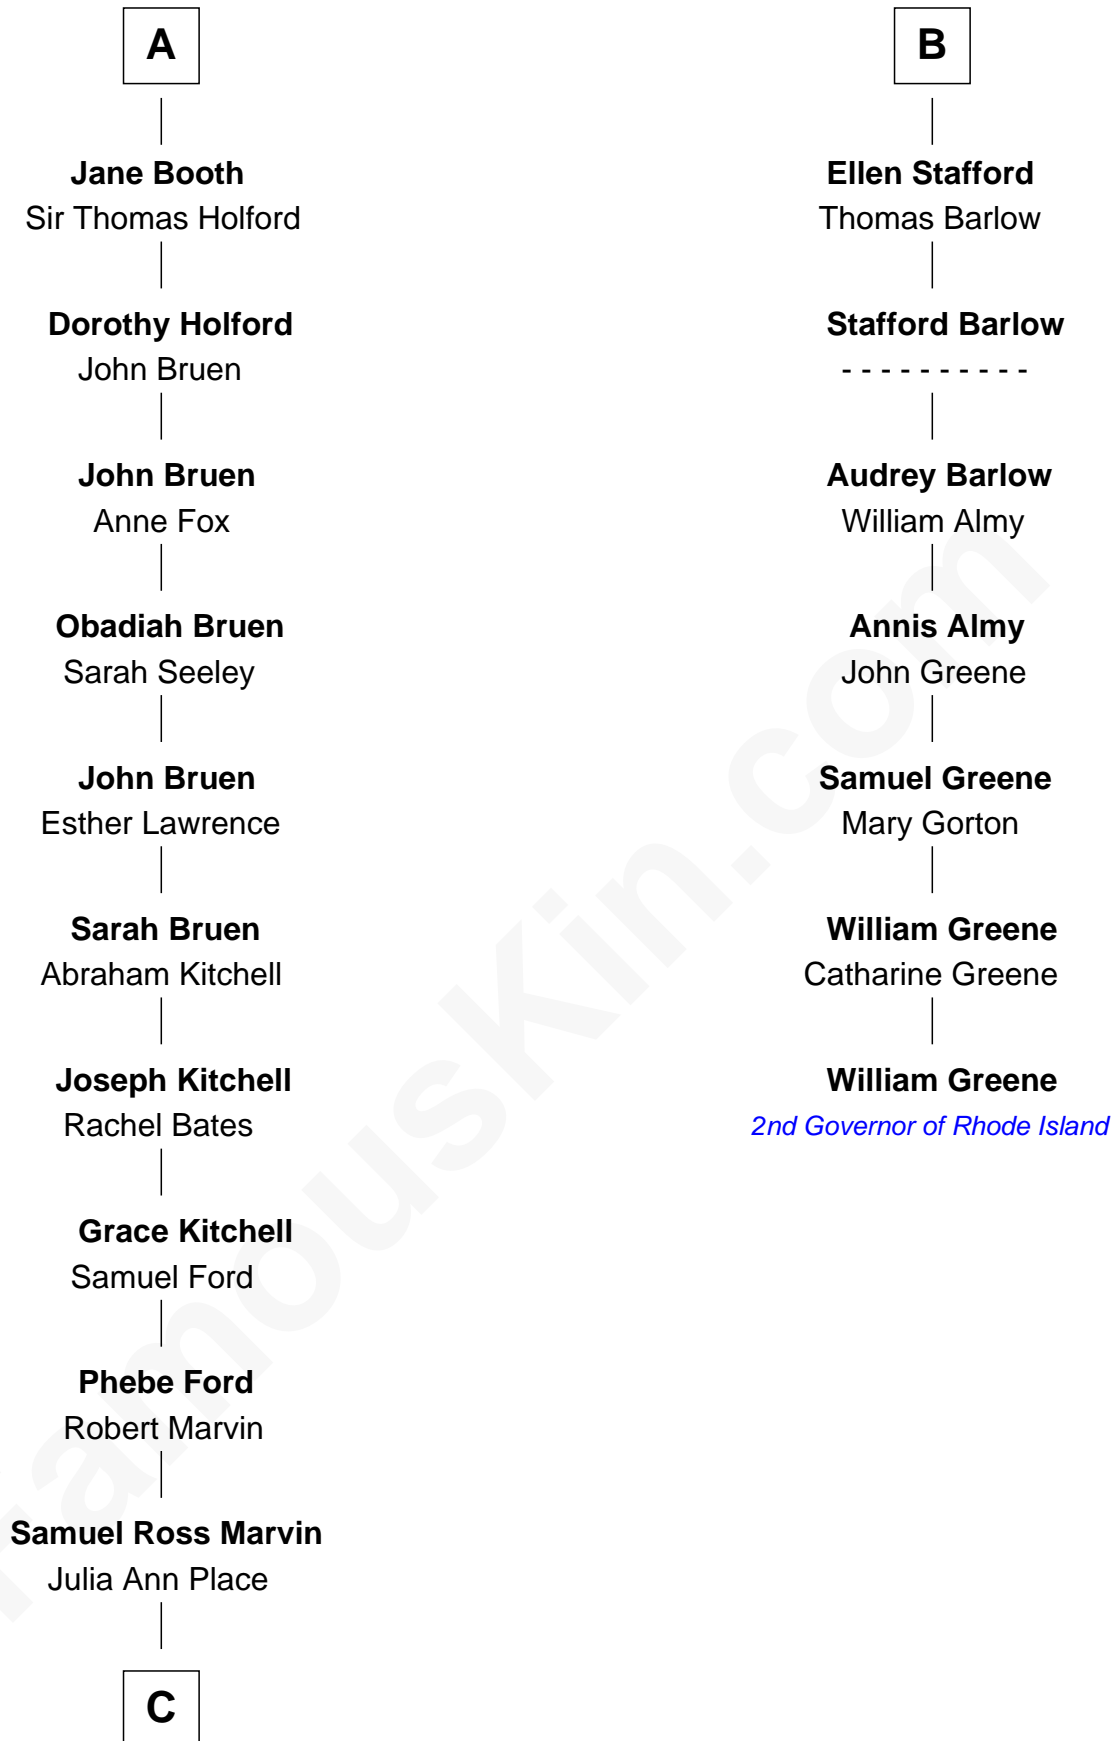

FamousKin.com Relationship Chart of

Jeb Bush

43rd Governor of Florida

13th cousin 8 times removed of

William Greene

2nd Governor of Rhode Island

FamousKin.com