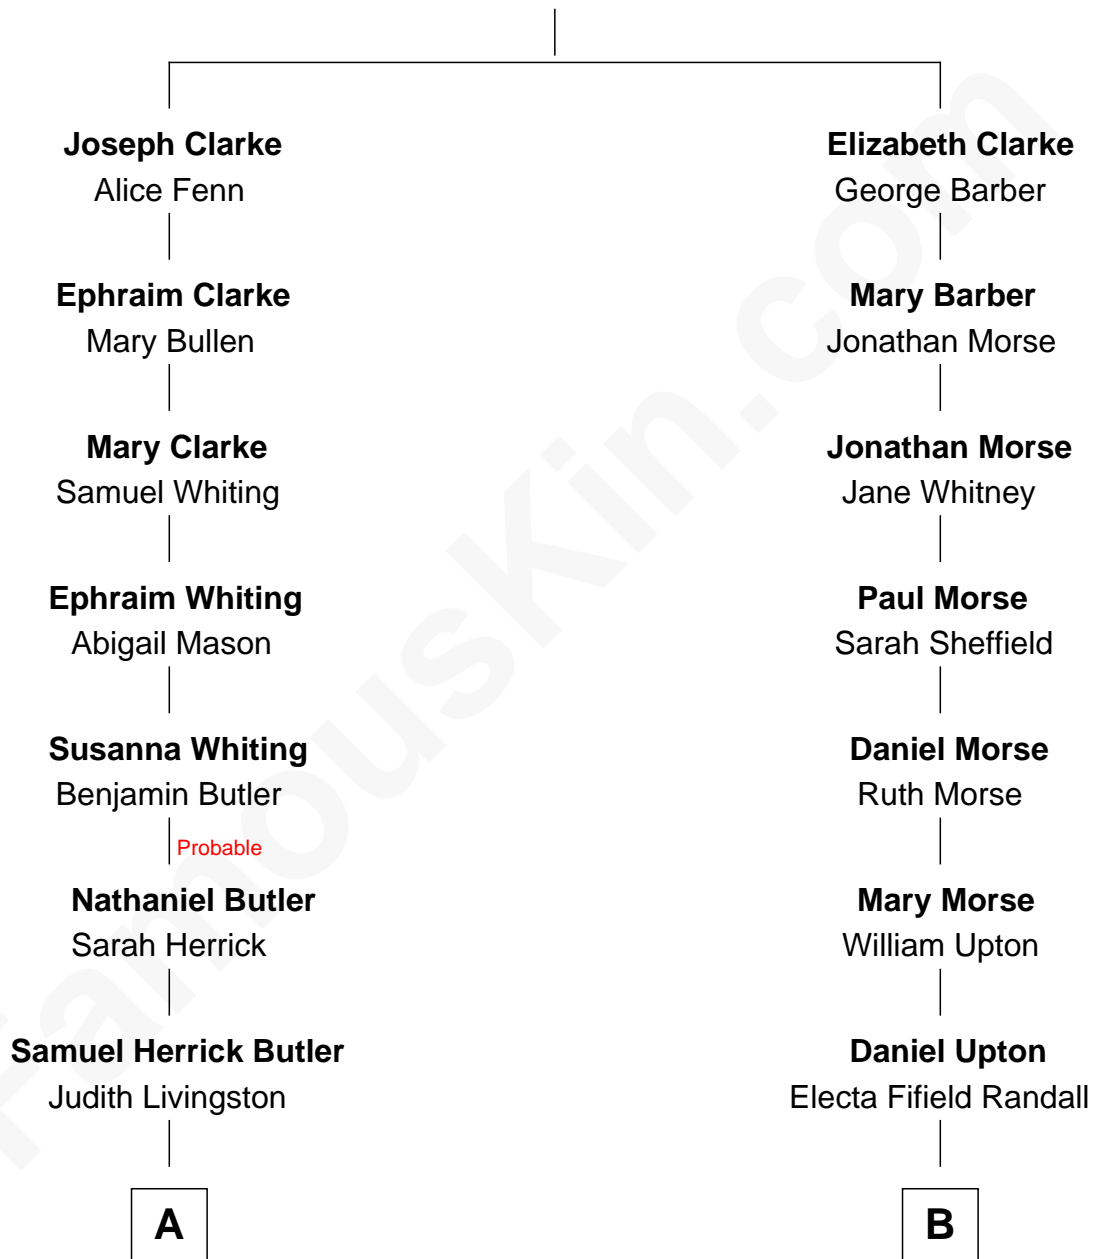

# FamousKin.com Relationship Chart of

**Jeb Bush**

*43rd Governor of Florida*

12th cousin of

**Kate Upton**

*Sports Illustrated Swimsuit Cover Model*

**Thomas Clarke**

Mary Canne

**A**

**Cortland Philip Livingston Butler**

Elizabeth Slade Pierce

**Mary Elizabeth Butler**

Robert Emmet Sheldon

**Flora Sheldon**

Samuel Prescott Bush

**Prescott Sheldon Bush**