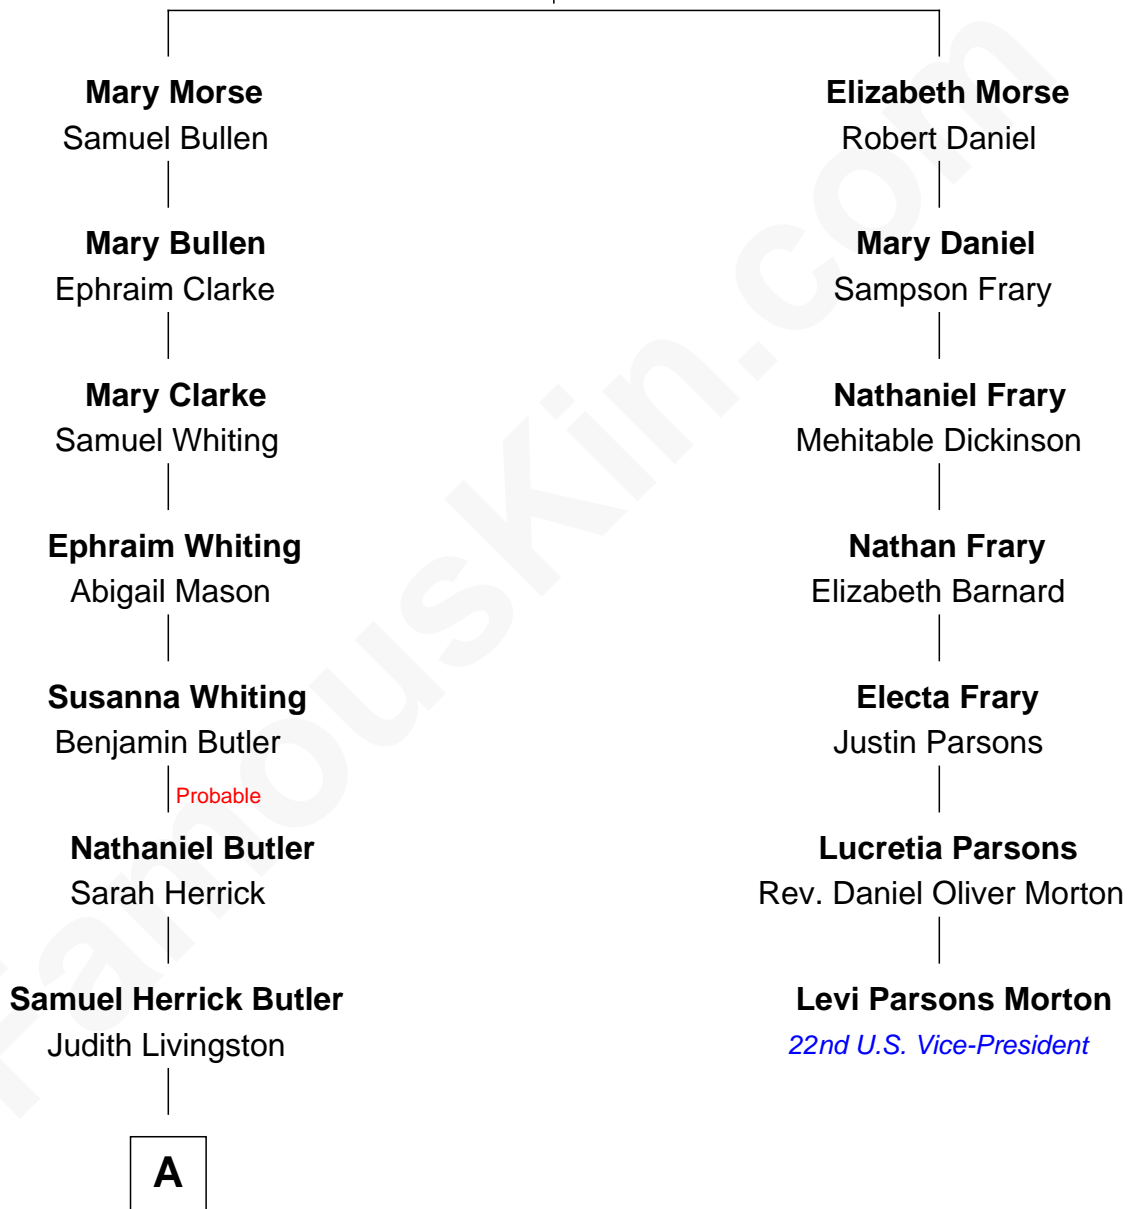

FamousKin.com Relationship Chart of

Jeb Bush

43rd Governor of Florida

6th cousin 6 times removed of

Levi Parsons Morton

22nd U.S. Vice-President

Samuel Morse
Elizabeth Jasper

A

—
Cortland Philip Livingston Butler

Elizabeth Slade Pierce

—
Mary Elizabeth Butler

Robert Emmet Sheldon

—
Flora Sheldon

Samuel Prescott Bush

—
Prescott Sheldon Bush

Dorothy Wear Walker

—
George Herbert Walker Bush

Barbara Pierce

—
Jeb Bush

43rd Governor of Florida