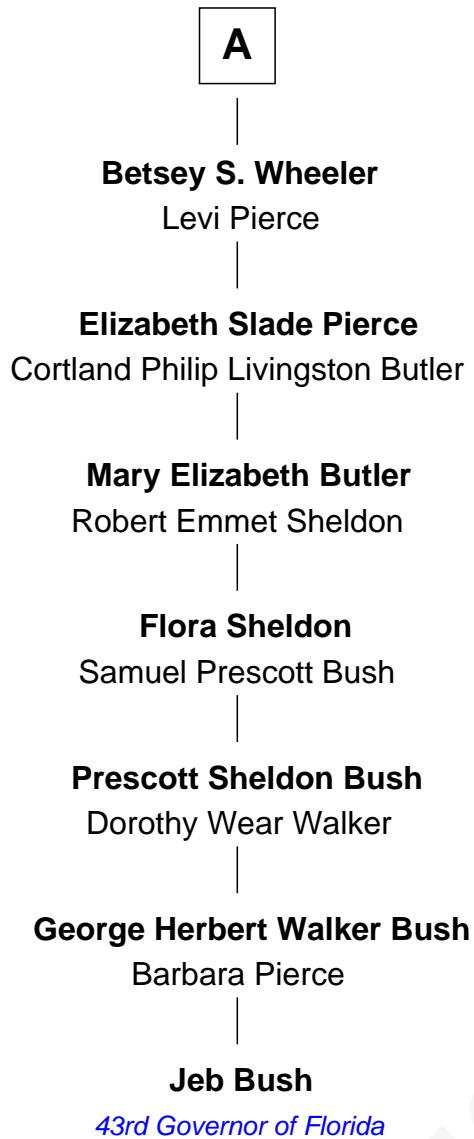

FamousKin.com Relationship Chart of

Jeb Bush

43rd Governor of Florida

6th cousin 7 times removed of

Levi Parsons Morton

22nd U.S. Vice-President

John Howland
Elizabeth Tilley

Hope Howland
John Chipman

Hope Chipman
John Huckins

Hope Huckins
Thomas Nelson

Hannah Nelson
Jabez Wood

Rev. Jabez Wood
Joanna Short

Joanna Wood
Comfort Horton

Sarah Horton
Jervise Wheeler

A

John Howland
Mary Lee

Lydia Howland
Jeremiah Thomas

Thankful Thomas
James Cobb

Sarah Cobb
Ebenezer Morton

Levy Morton
Hannah Dailey

Rev. Daniel Oliver Morton
Lucretia Parsons

Levi Parsons Morton
22nd U.S. Vice-President

FamousKin.com