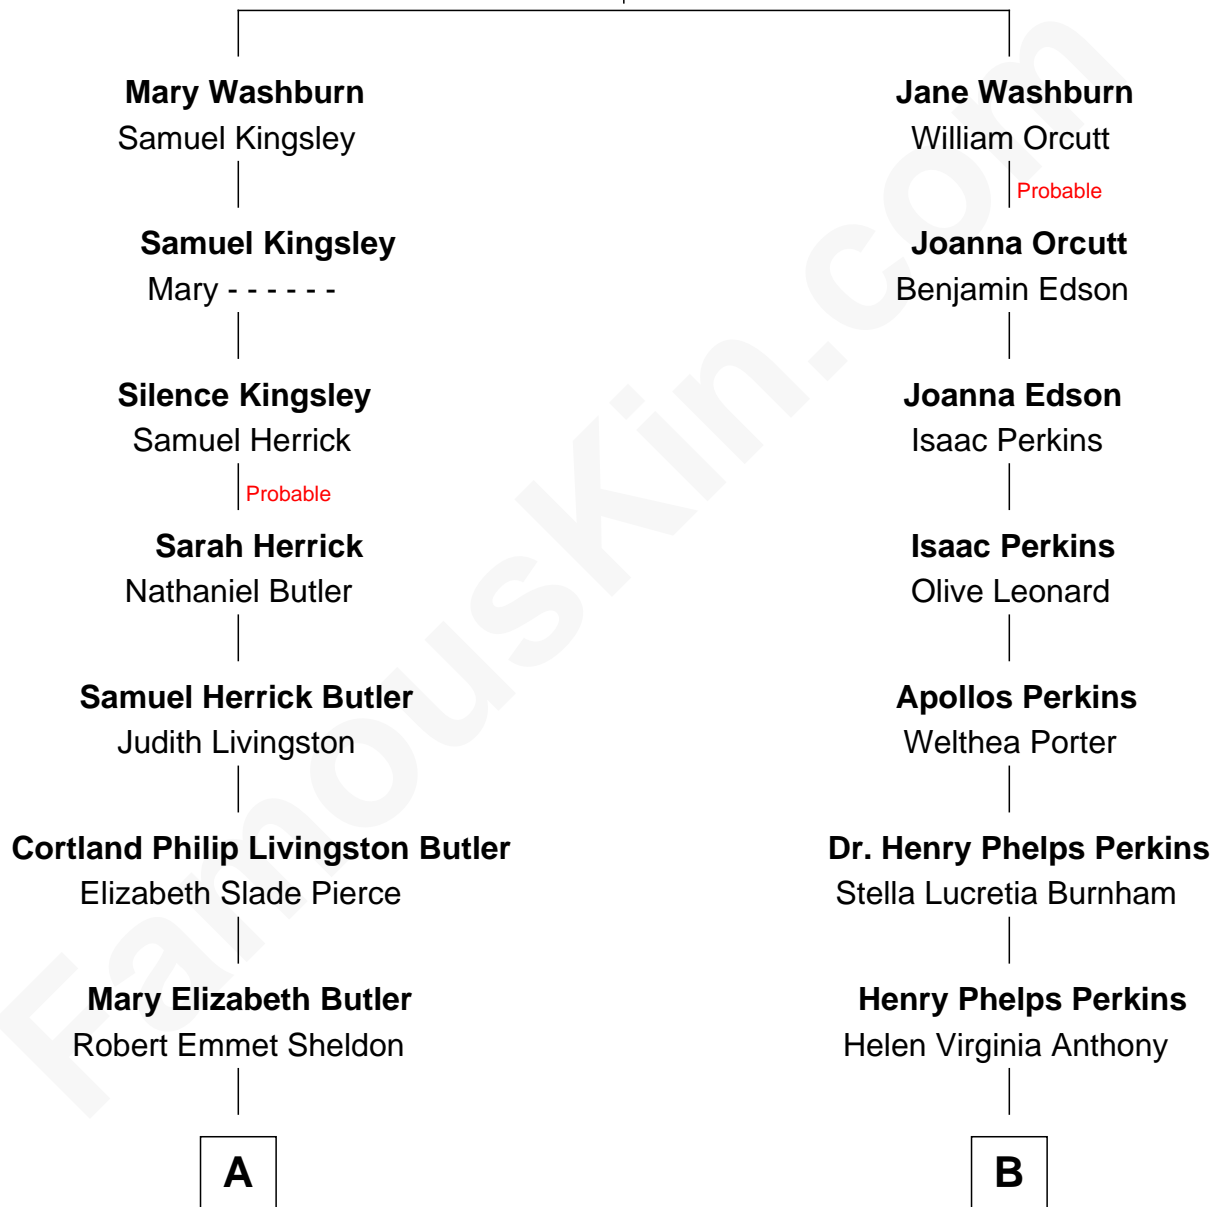

FamousKin.com Relationship Chart of

Jeb Bush

43rd Governor of Florida

8th cousin 2 times removed of

Anthony Perkins

Movie Actor

John Washburn
Elizabeth Mitchell

FamousKin.com