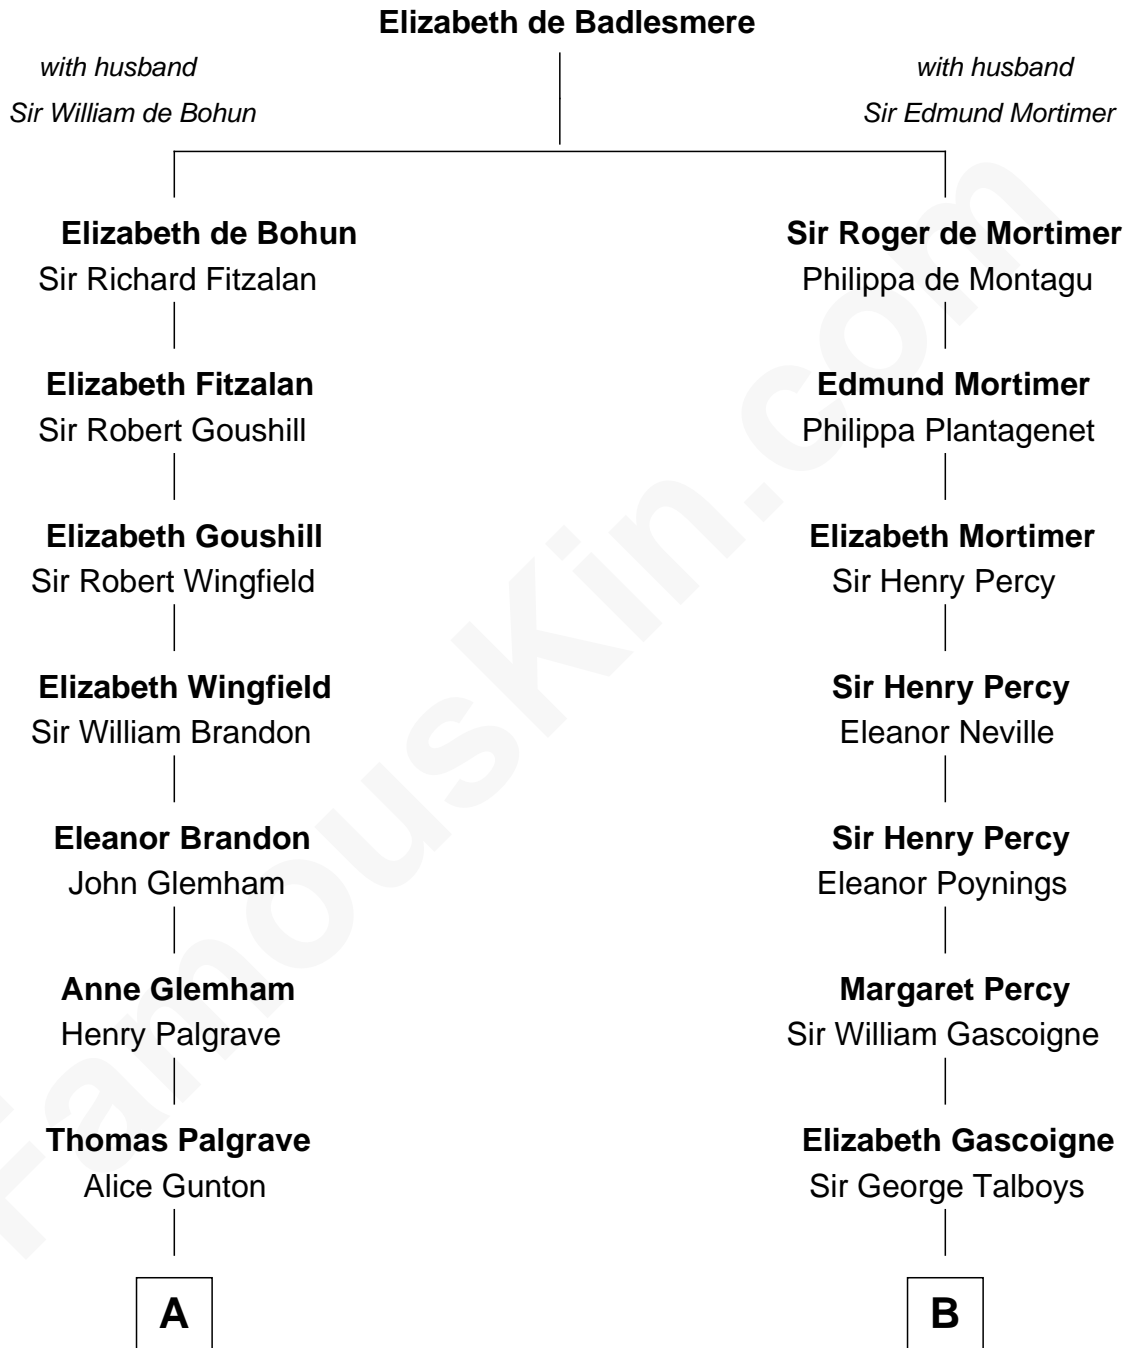

FamousKin.com

Relationship Chart of

Jeb Bush

43rd Governor of Florida

14th cousin 7 times removed of

George Washington
1st U.S. President

C

Harriet Eleanor Fay
Rev. James Smith Bush

Samuel Prescott Bush
Flora Sheldon

Prescott Sheldon Bush
Dorothy Wear Walker

George Herbert Walker Bush
Barbara Pierce

Jeb Bush
43rd Governor of Florida

FamousKin.com