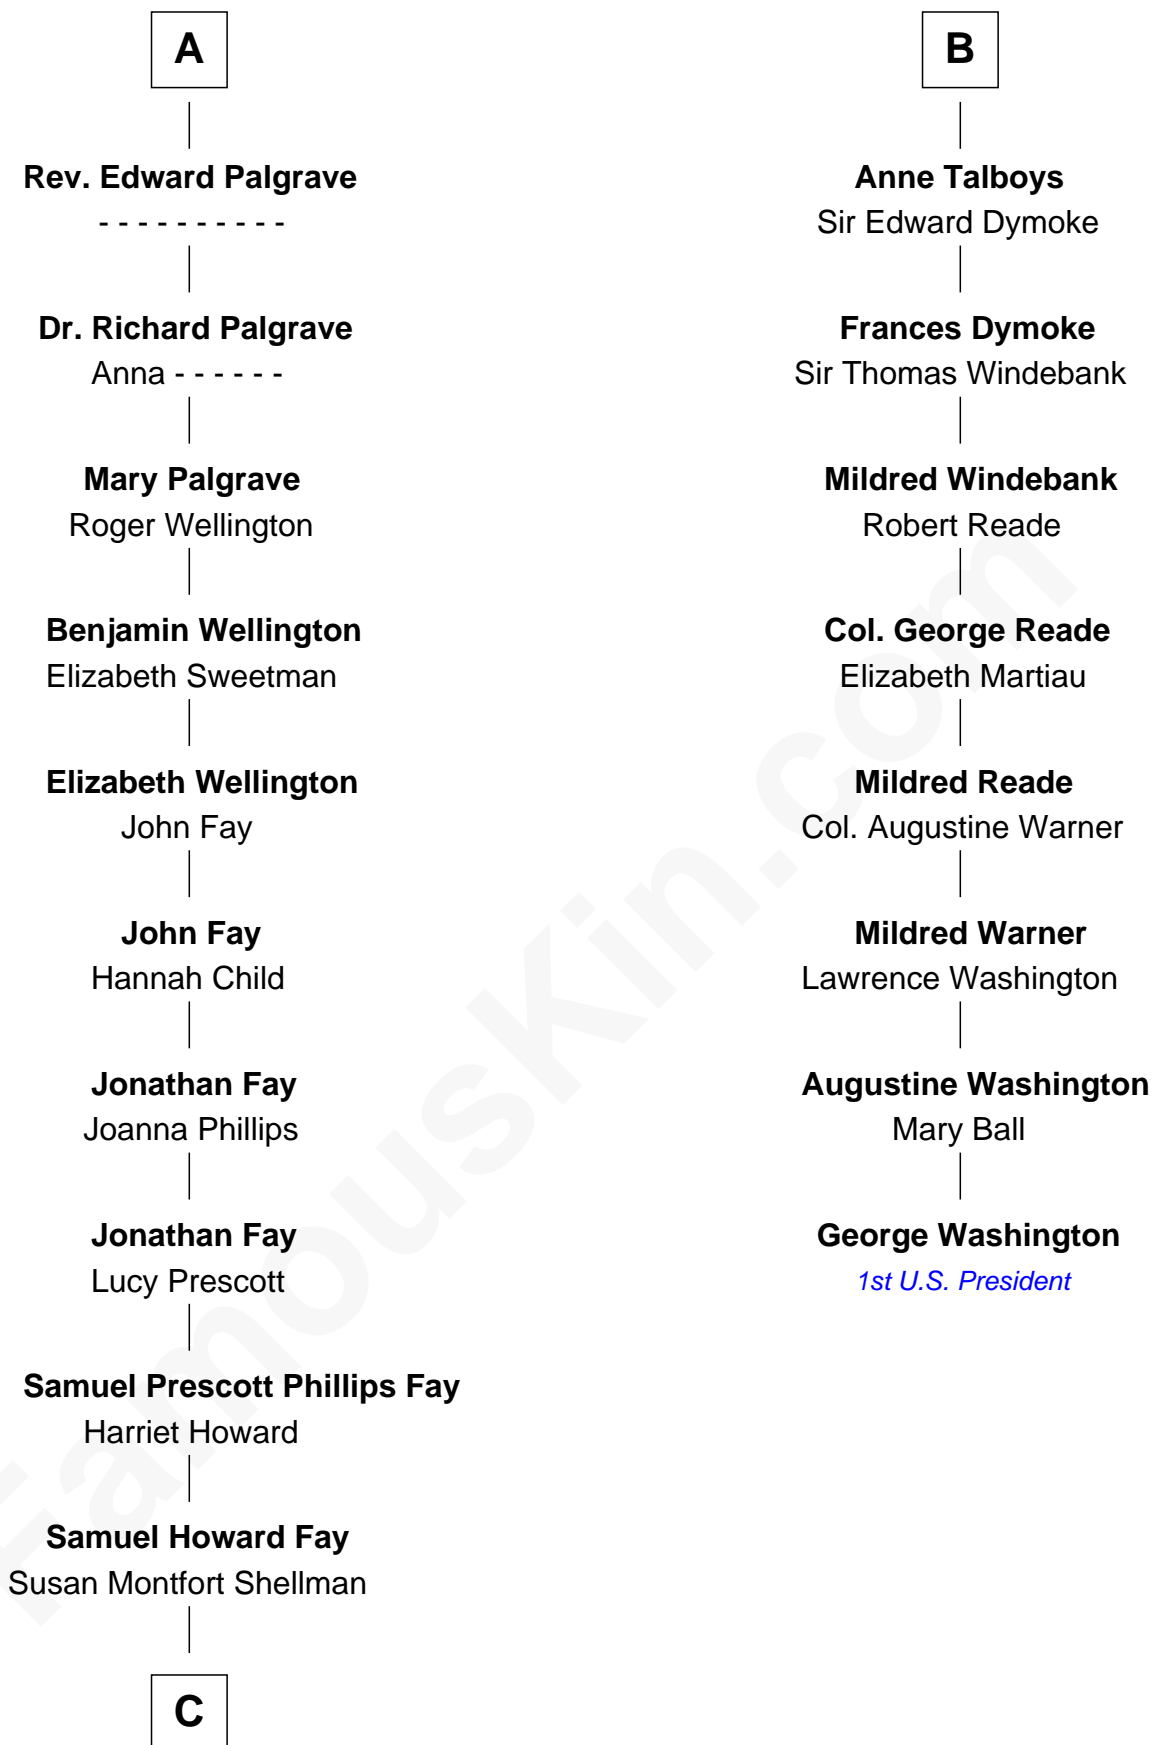

FamousKin.com

Relationship Chart of

Jeb Bush

43rd Governor of Florida

14th cousin 7 times removed of

George Washington
1st U.S. President

C

Harriet Eleanor Fay
Rev. James Smith Bush

Samuel Prescott Bush
Flora Sheldon

Prescott Sheldon Bush
Dorothy Wear Walker

George Herbert Walker Bush
Barbara Pierce

Jeb Bush
43rd Governor of Florida

FamousKin.com