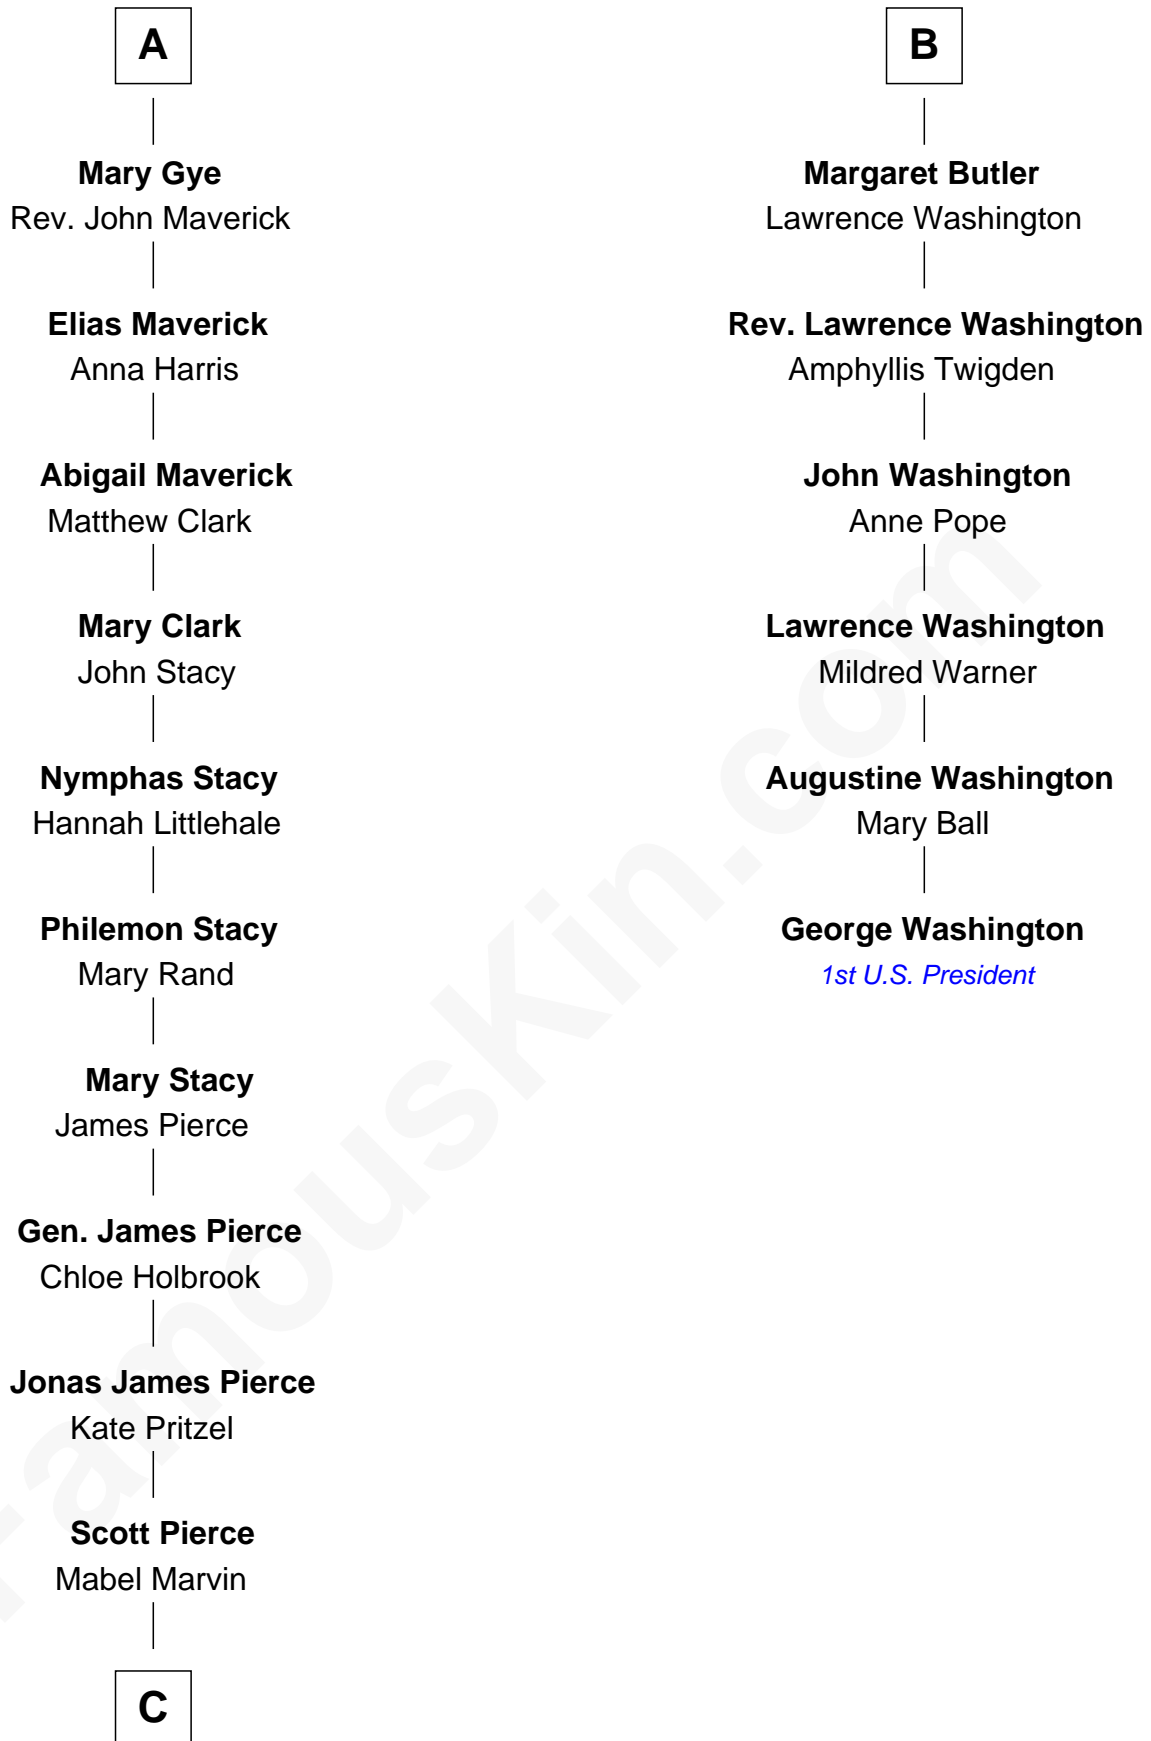

# FamousKin.com Relationship Chart of

**Jeb Bush**

*43rd Governor of Florida*

12th cousin 7 times removed of

**George Washington**

*1st U.S. President*

**Richard Fitzalan**  
Eleanor Plantagenet

**C**

—  
**Marvin Pierce**  
Pauline Robinson

—  
**Barbara Pierce**  
George Herbert Walker Bush

—  
**Jeb Bush**  
*43rd Governor of Florida*

FamousKin.com