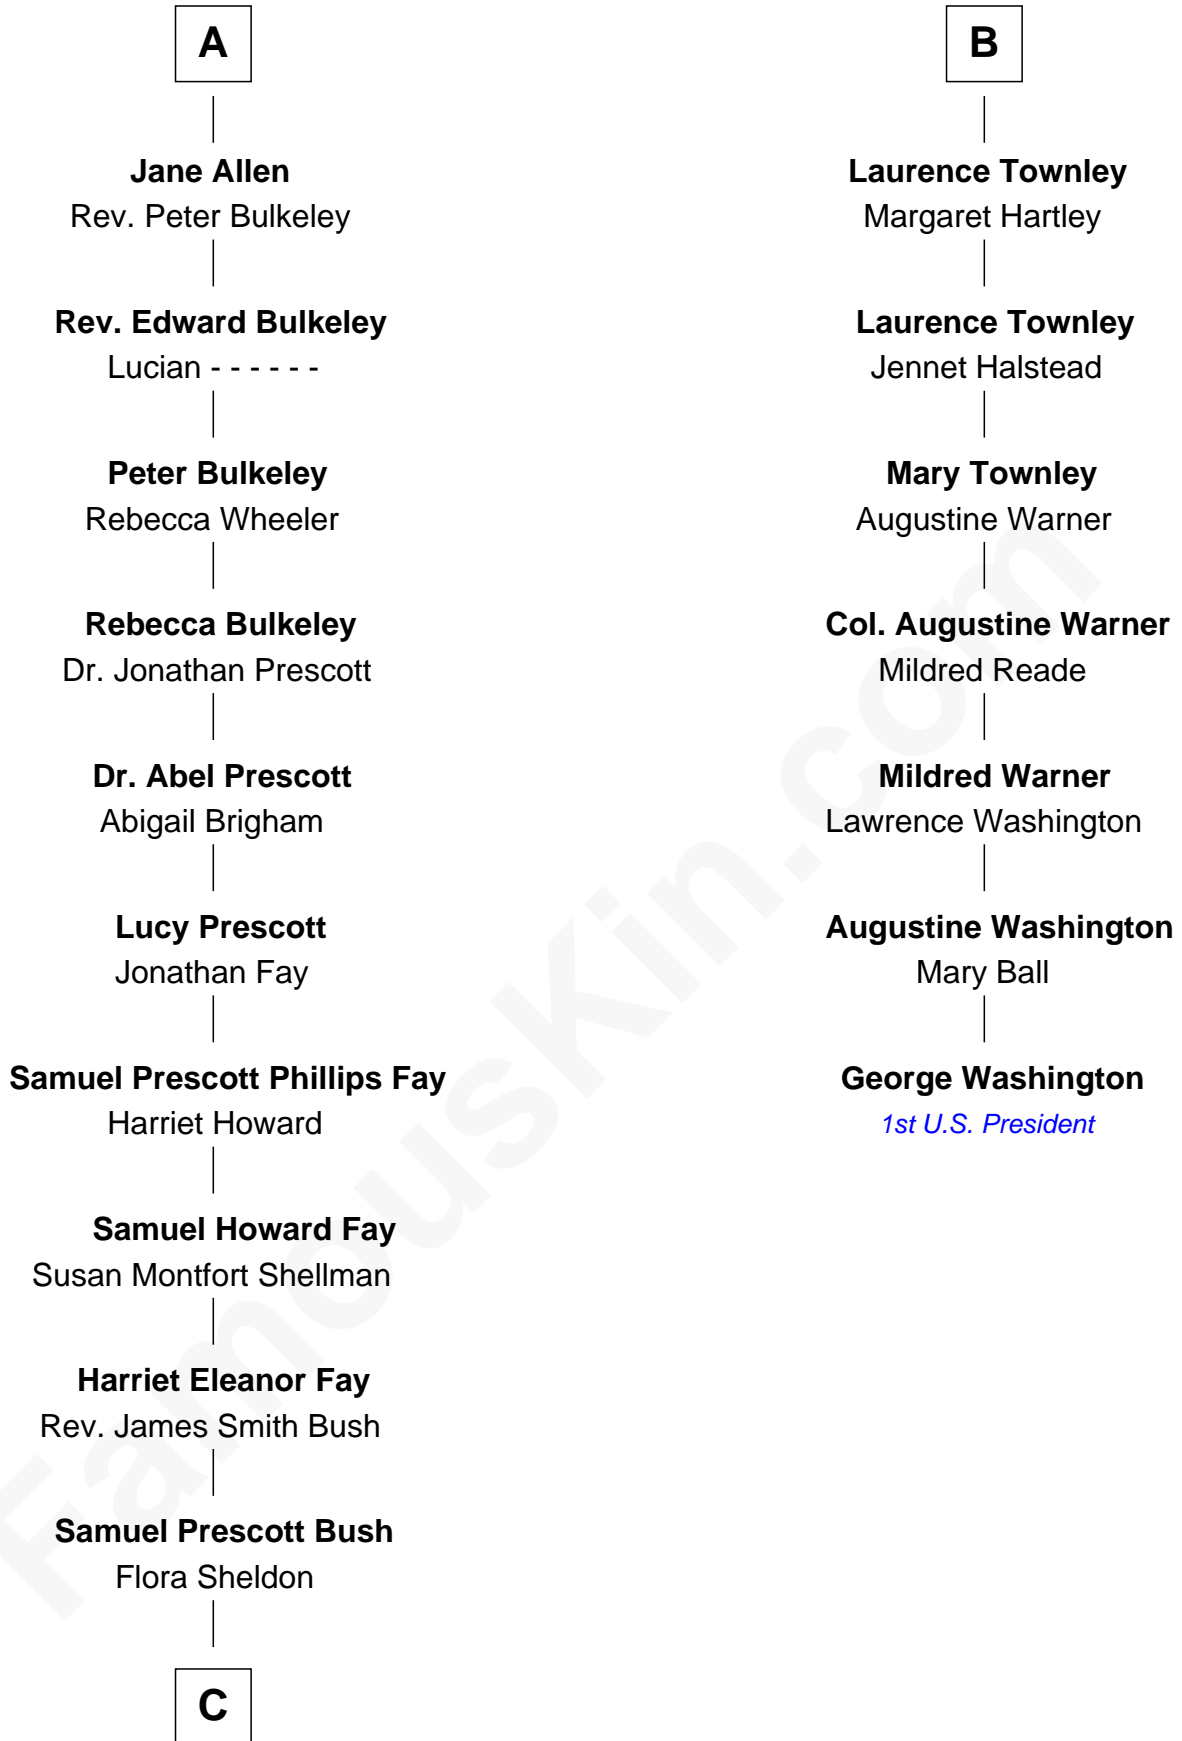

FamousKin.com Relationship Chart of

Jeb Bush

43rd Governor of Florida

13th cousin 6 times removed of

George Washington

1st U.S. President

Alice Plumpton

with husband
Sir John Boteler

Agnes Harington

Oliver Standish

Richard Sherburne

Alice Hamerton

Grace Standish

Ralph Faircloth

Isabel Sherburne

John Townley

Lawrence Faircloth

Elizabeth -----

Laurence Townley

Thomas Faircloth

Millicent Barr

Henry Townley

Mary Faircloth

Thomas Allen

Laurence Townley

Hellen Hesketh

A

B

C

—
Prescott Sheldon Bush

Dorothy Wear Walker

—
George Herbert Walker Bush